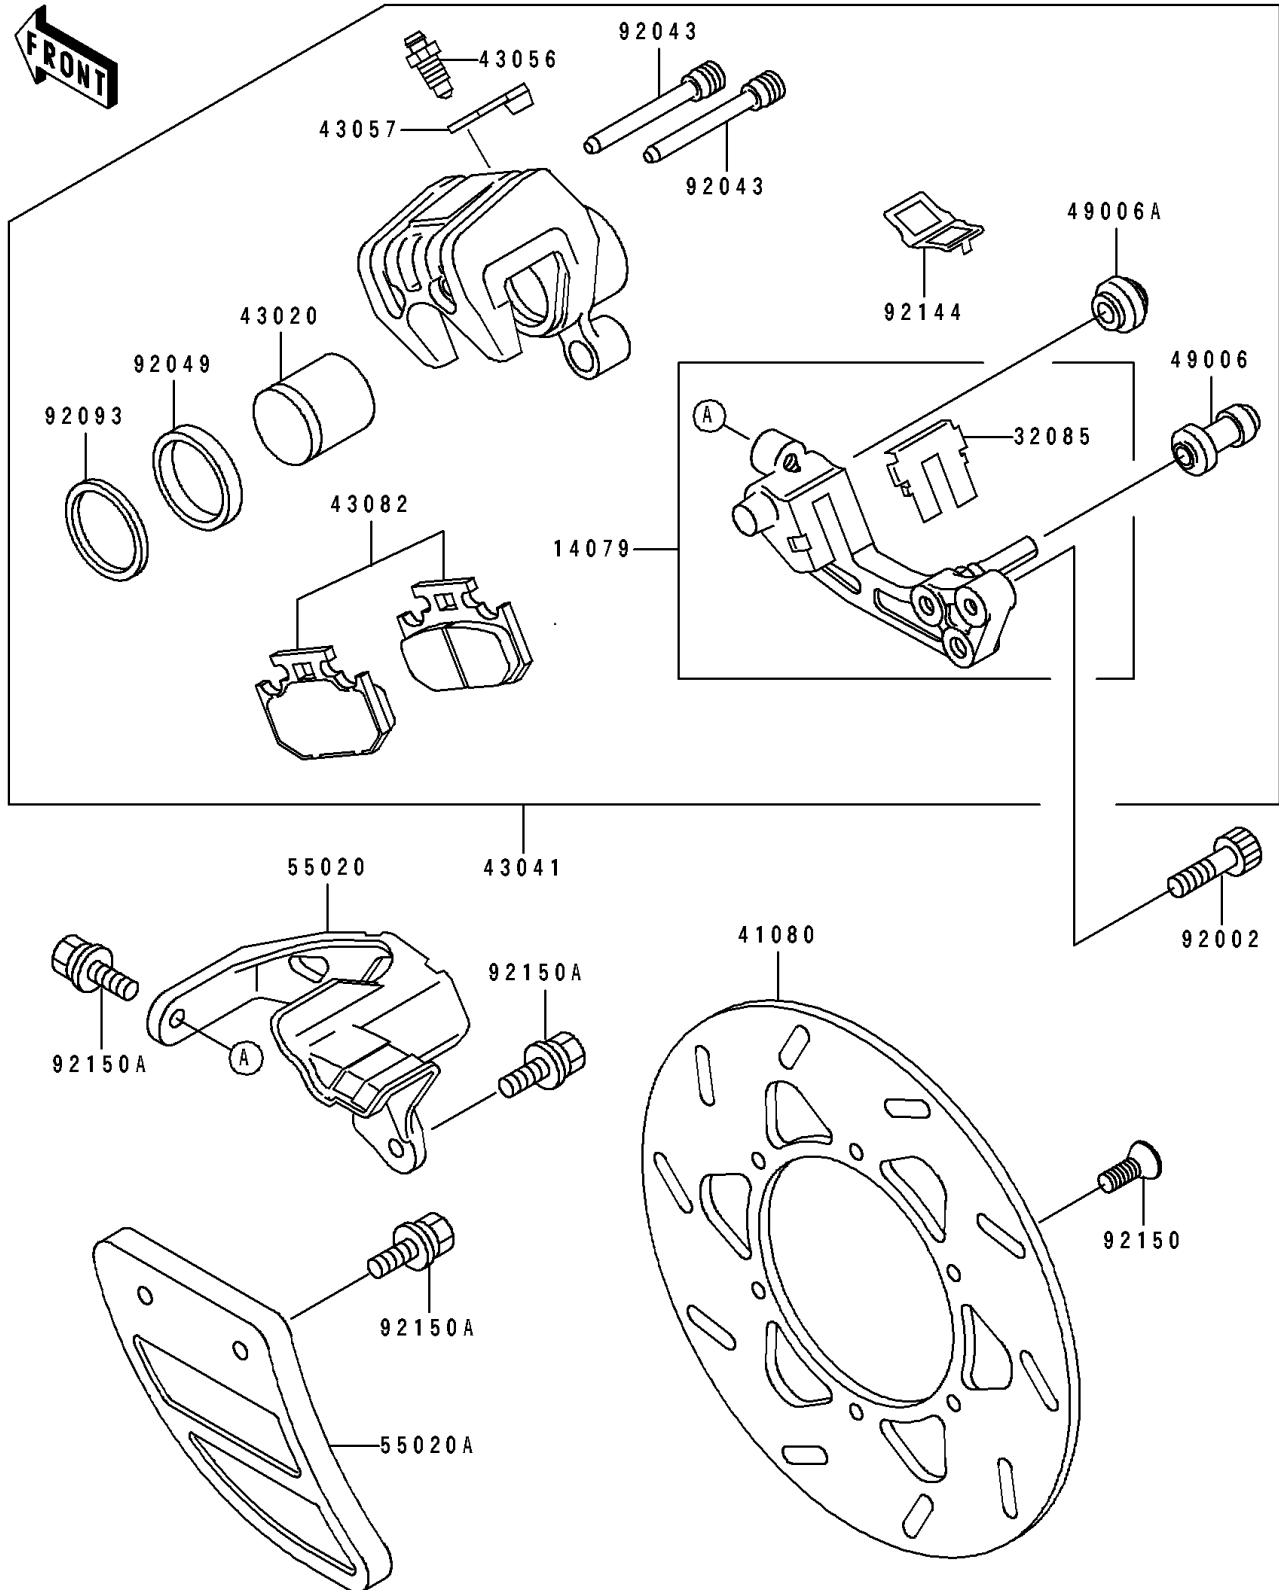

1993 KDX250

PARTS DIAGRAM

Rear Brake

F 2 2 8 4

1993 KDX250

PARTS LIST

Rear Brake

ITEM NAME

PART NUMBER

QUANTITY
