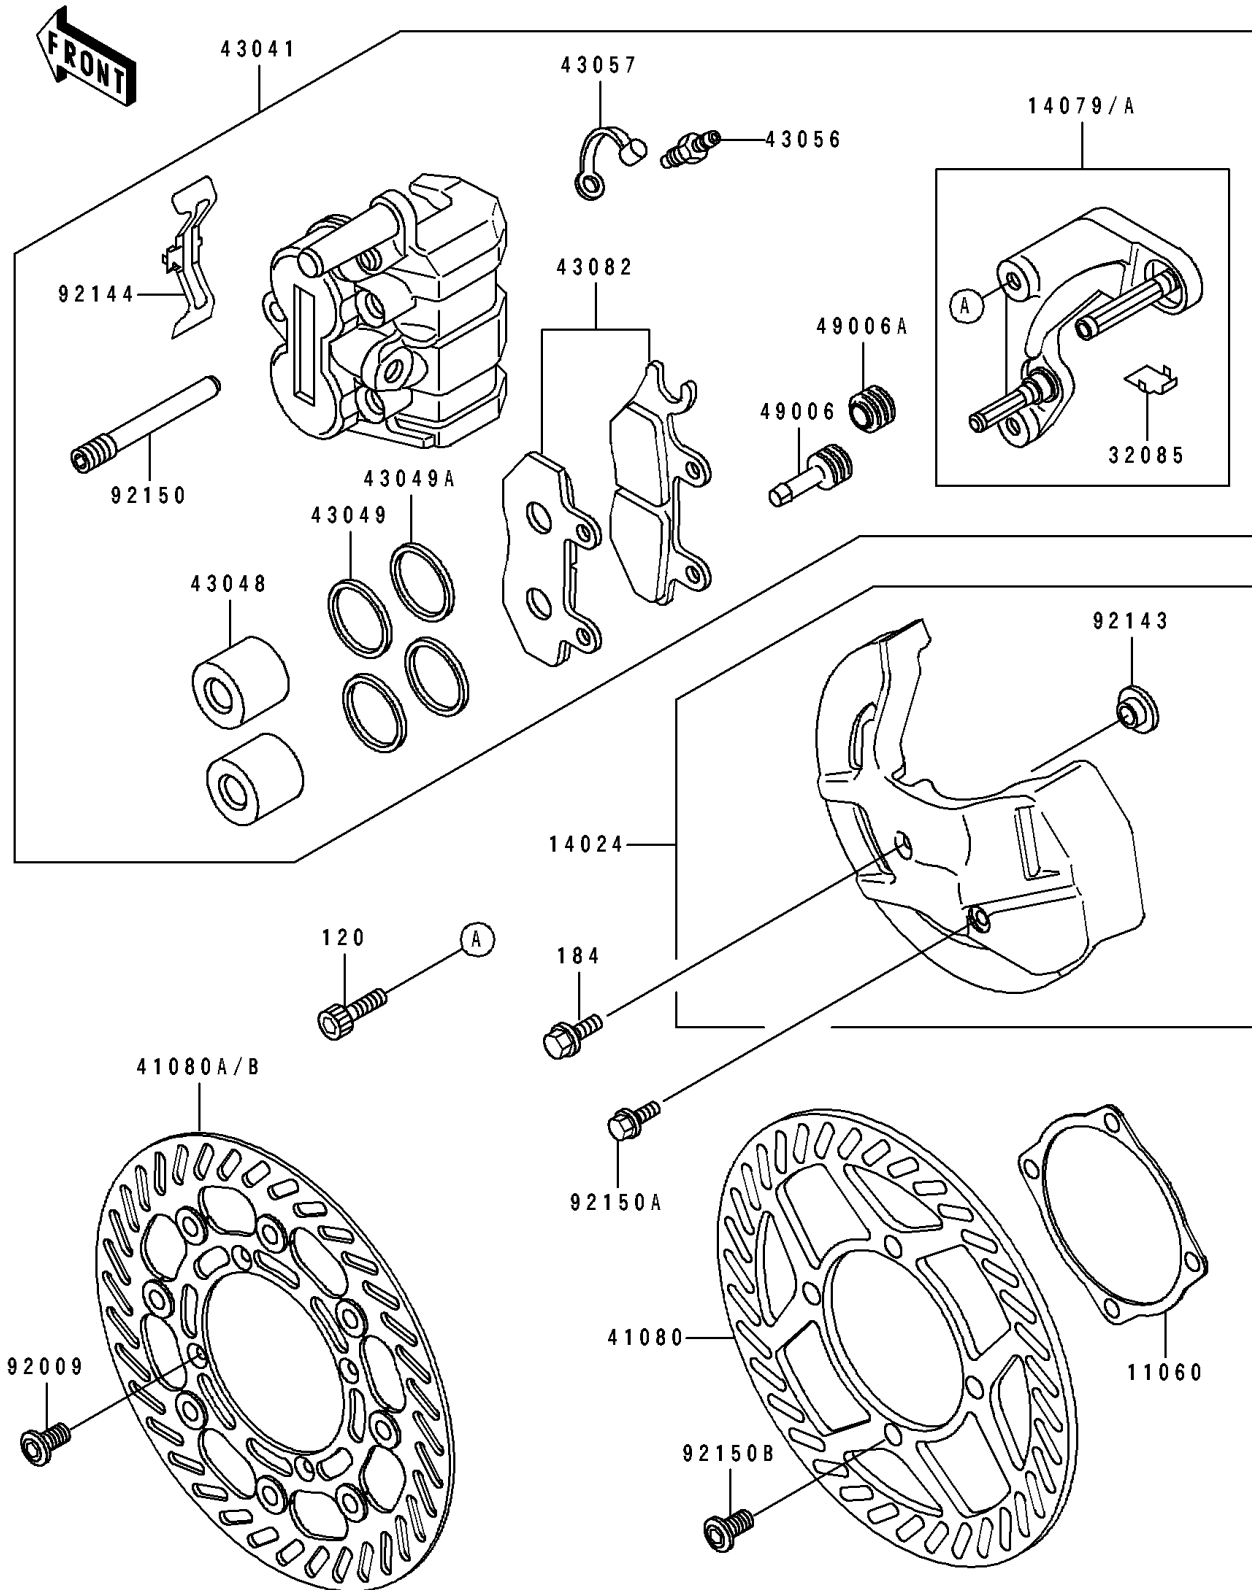

1993 KDX250

PARTS DIAGRAM

Front Brake

F2292

1993 KDX250

PARTS LIST

Front Brake

ITEM NAME

PART NUMBER

QUANTITY
