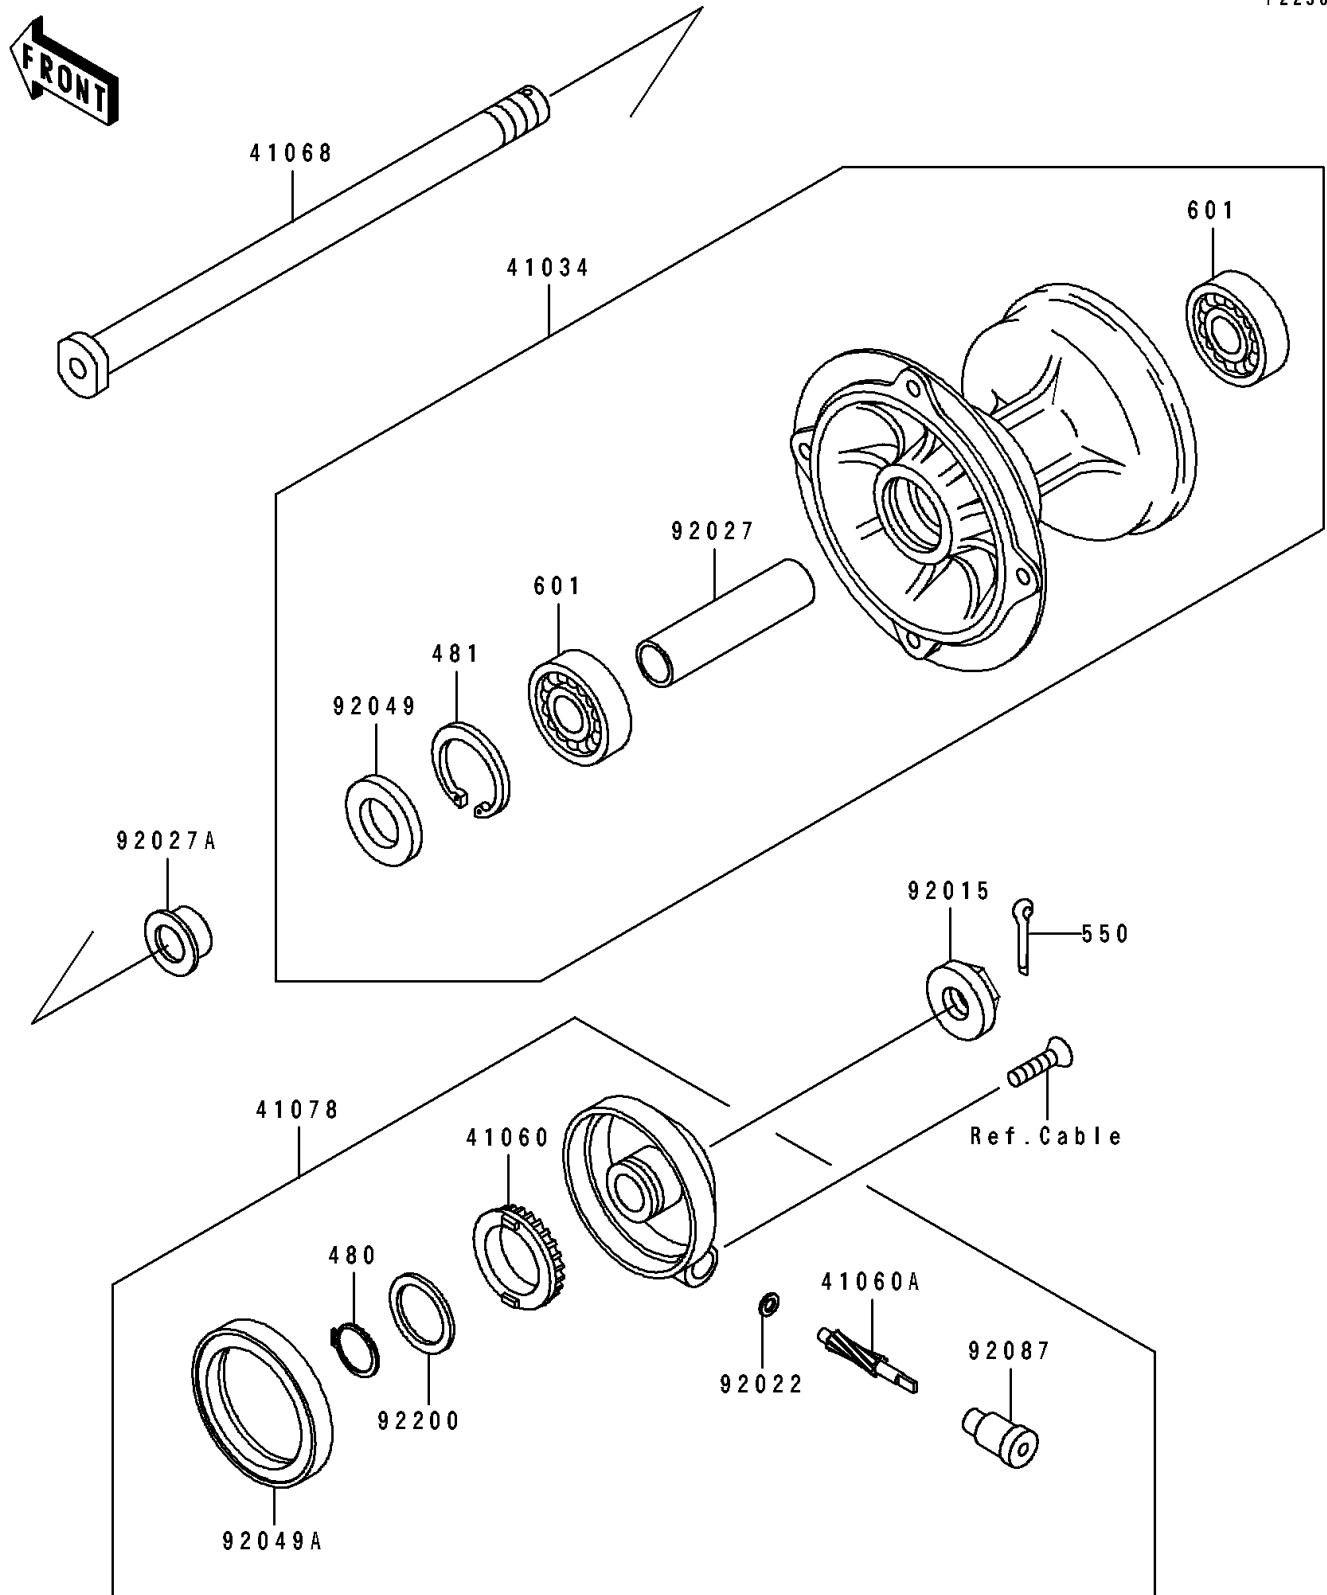

1993 KDX250

PARTS DIAGRAM

Front Hub@(KDX250-D2/D3/D4)

F2230A

1993 KDX250

PARTS LIST

Front Hub@(KDX250-D2/D3/D4)

ITEM NAME

PART NUMBER

QUANTITY
