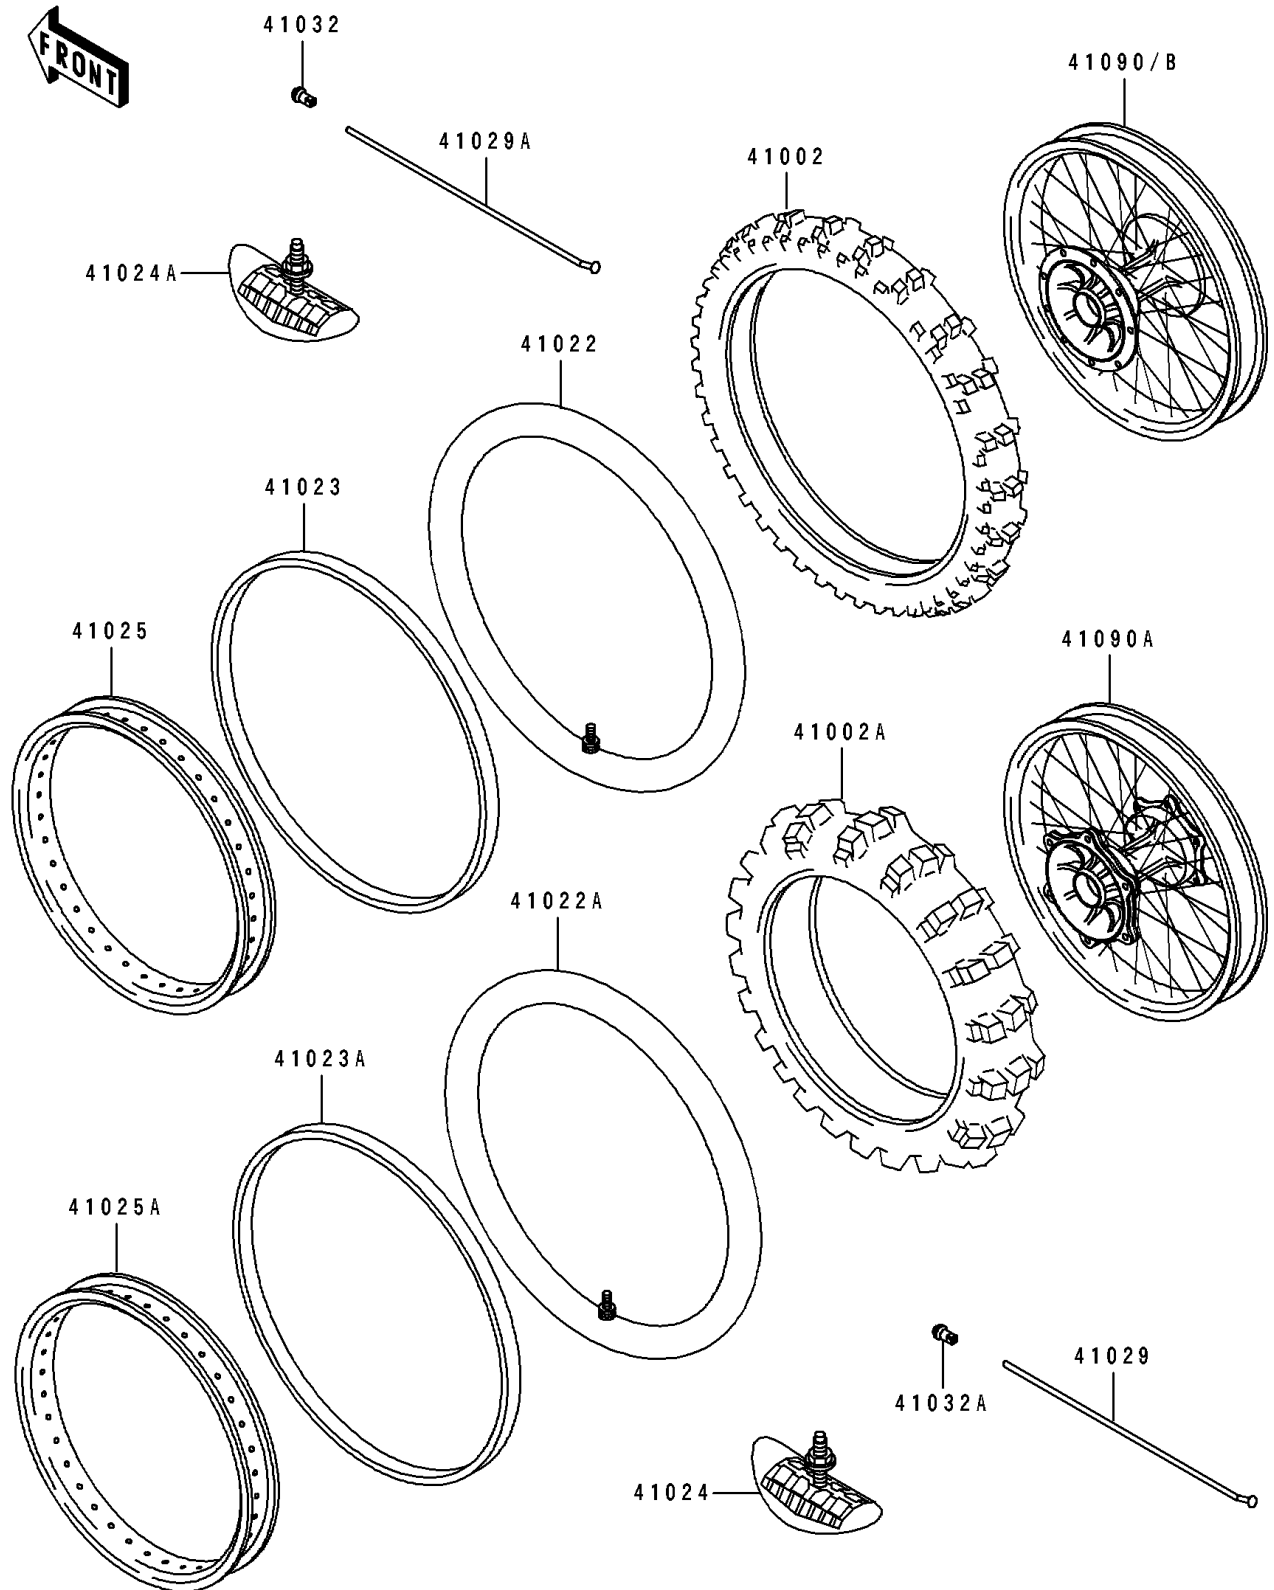

1993 KDX250

PARTS DIAGRAM

Wheels/Tires

F2210

1993 KDX250

PARTS LIST

Wheels/Tires

ITEM NAME

PART NUMBER

QUANTITY
