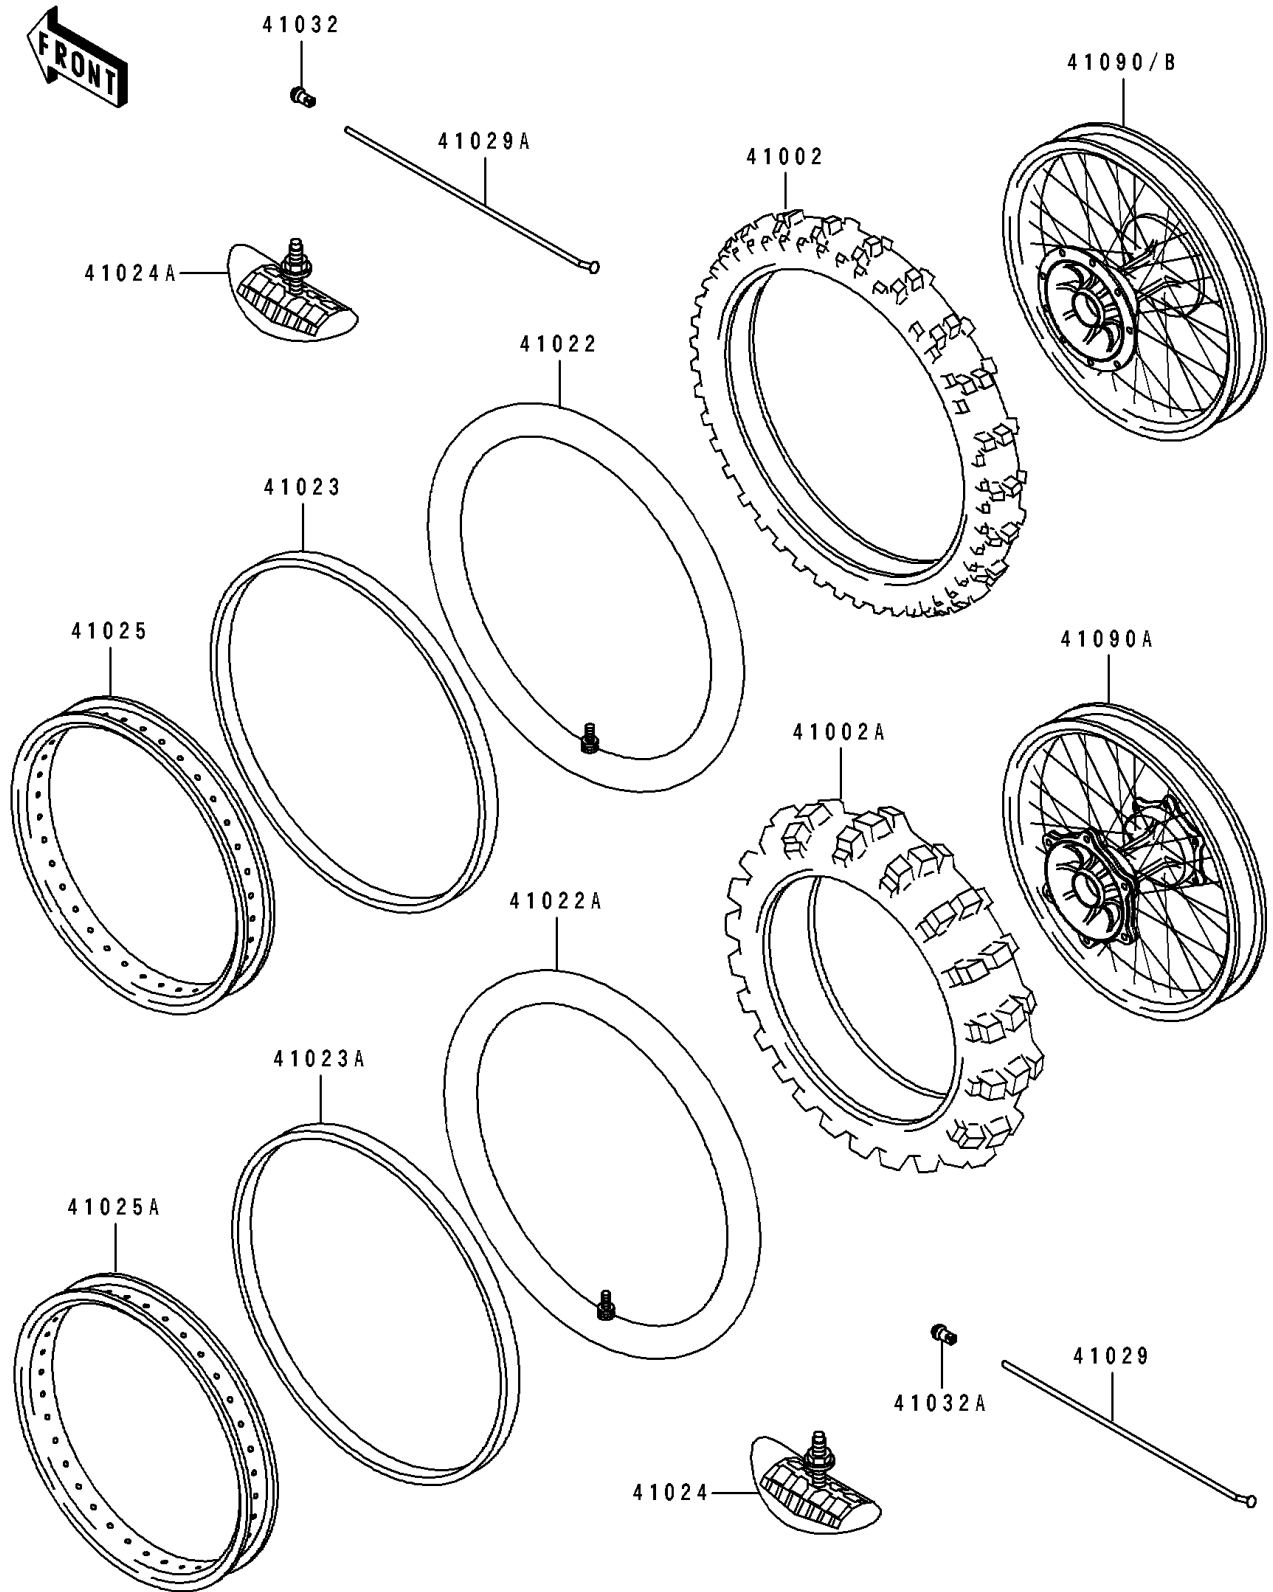

1991 KDX250

PARTS DIAGRAM

Wheels/Tires

F2210

1991 KDX250

PARTS LIST

Wheels/Tires

Kawasaki

Let the Good Times Roll®

ITEM NAME

PART NUMBER

QUANTITY
