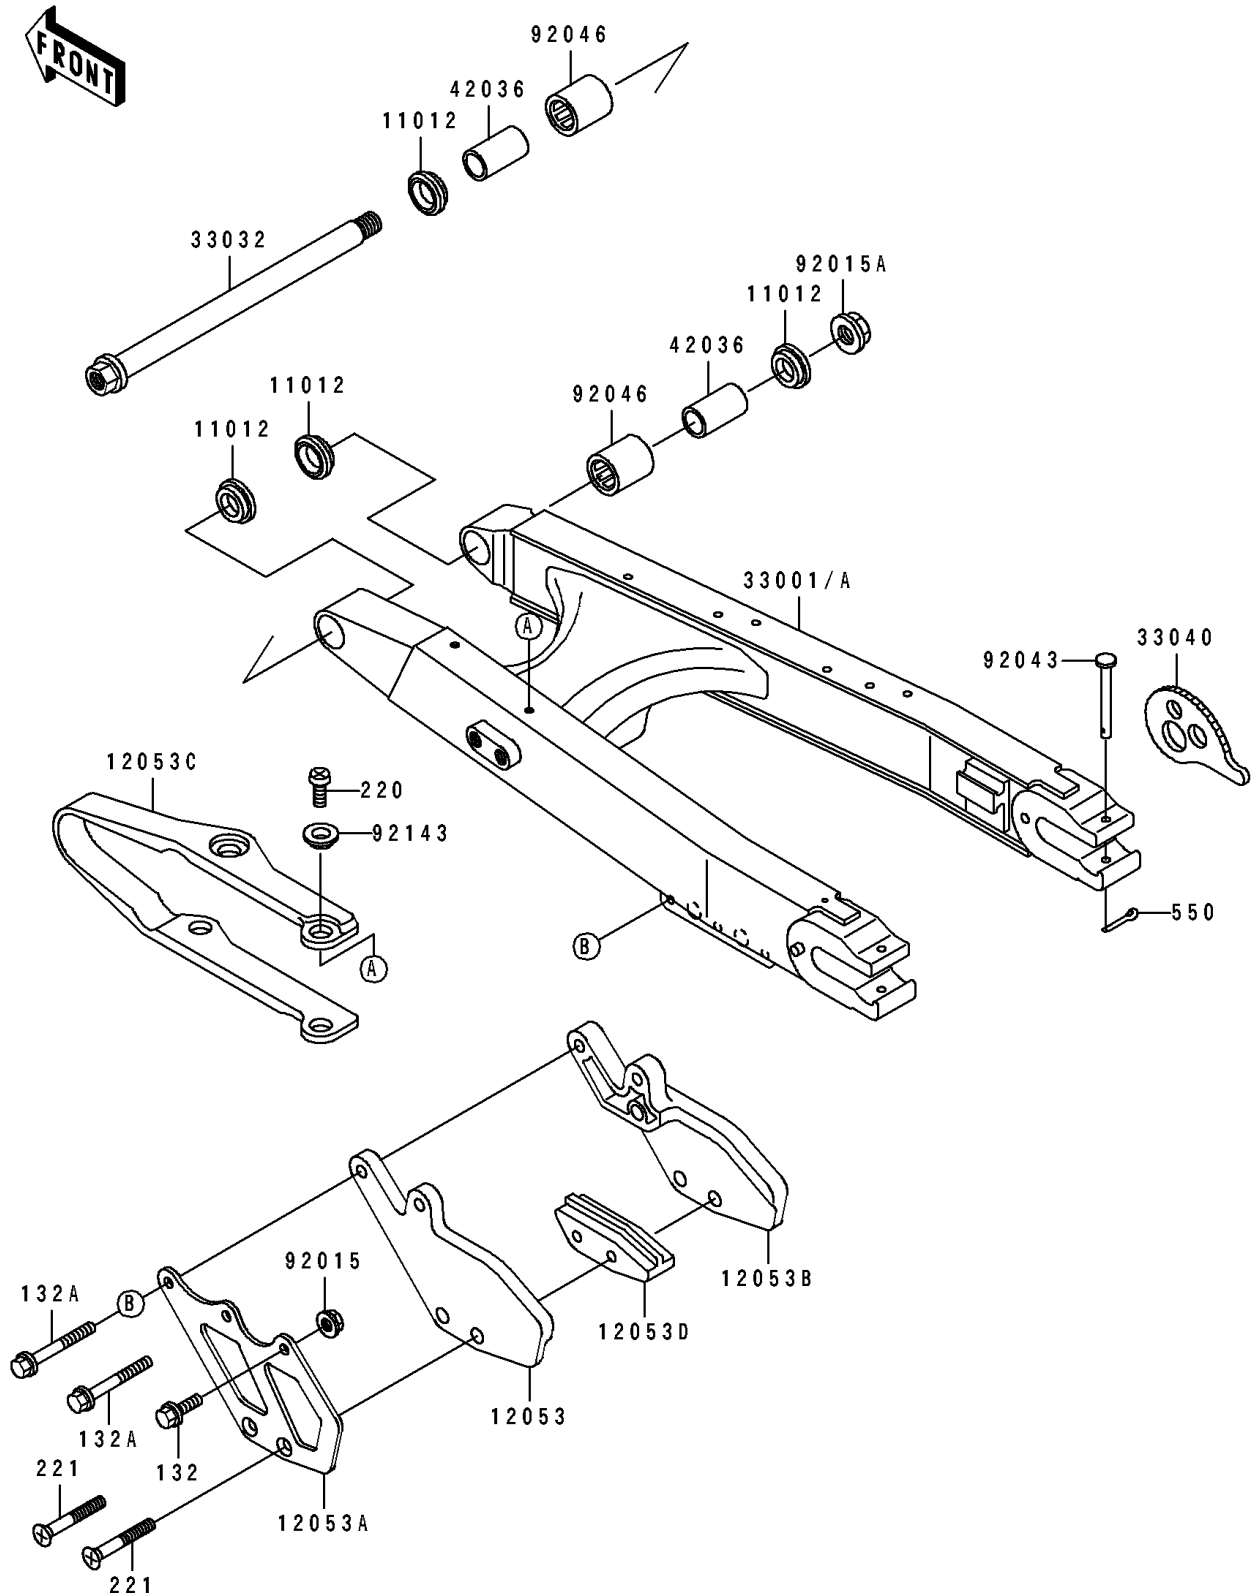

1993 KDX250

PARTS DIAGRAM

Swingarm

F2141

1993 KDX250

PARTS LIST

Swingarm

Kawasaki

Let the Good Times Roll®

ITEM NAME

PART NUMBER

QUANTITY
