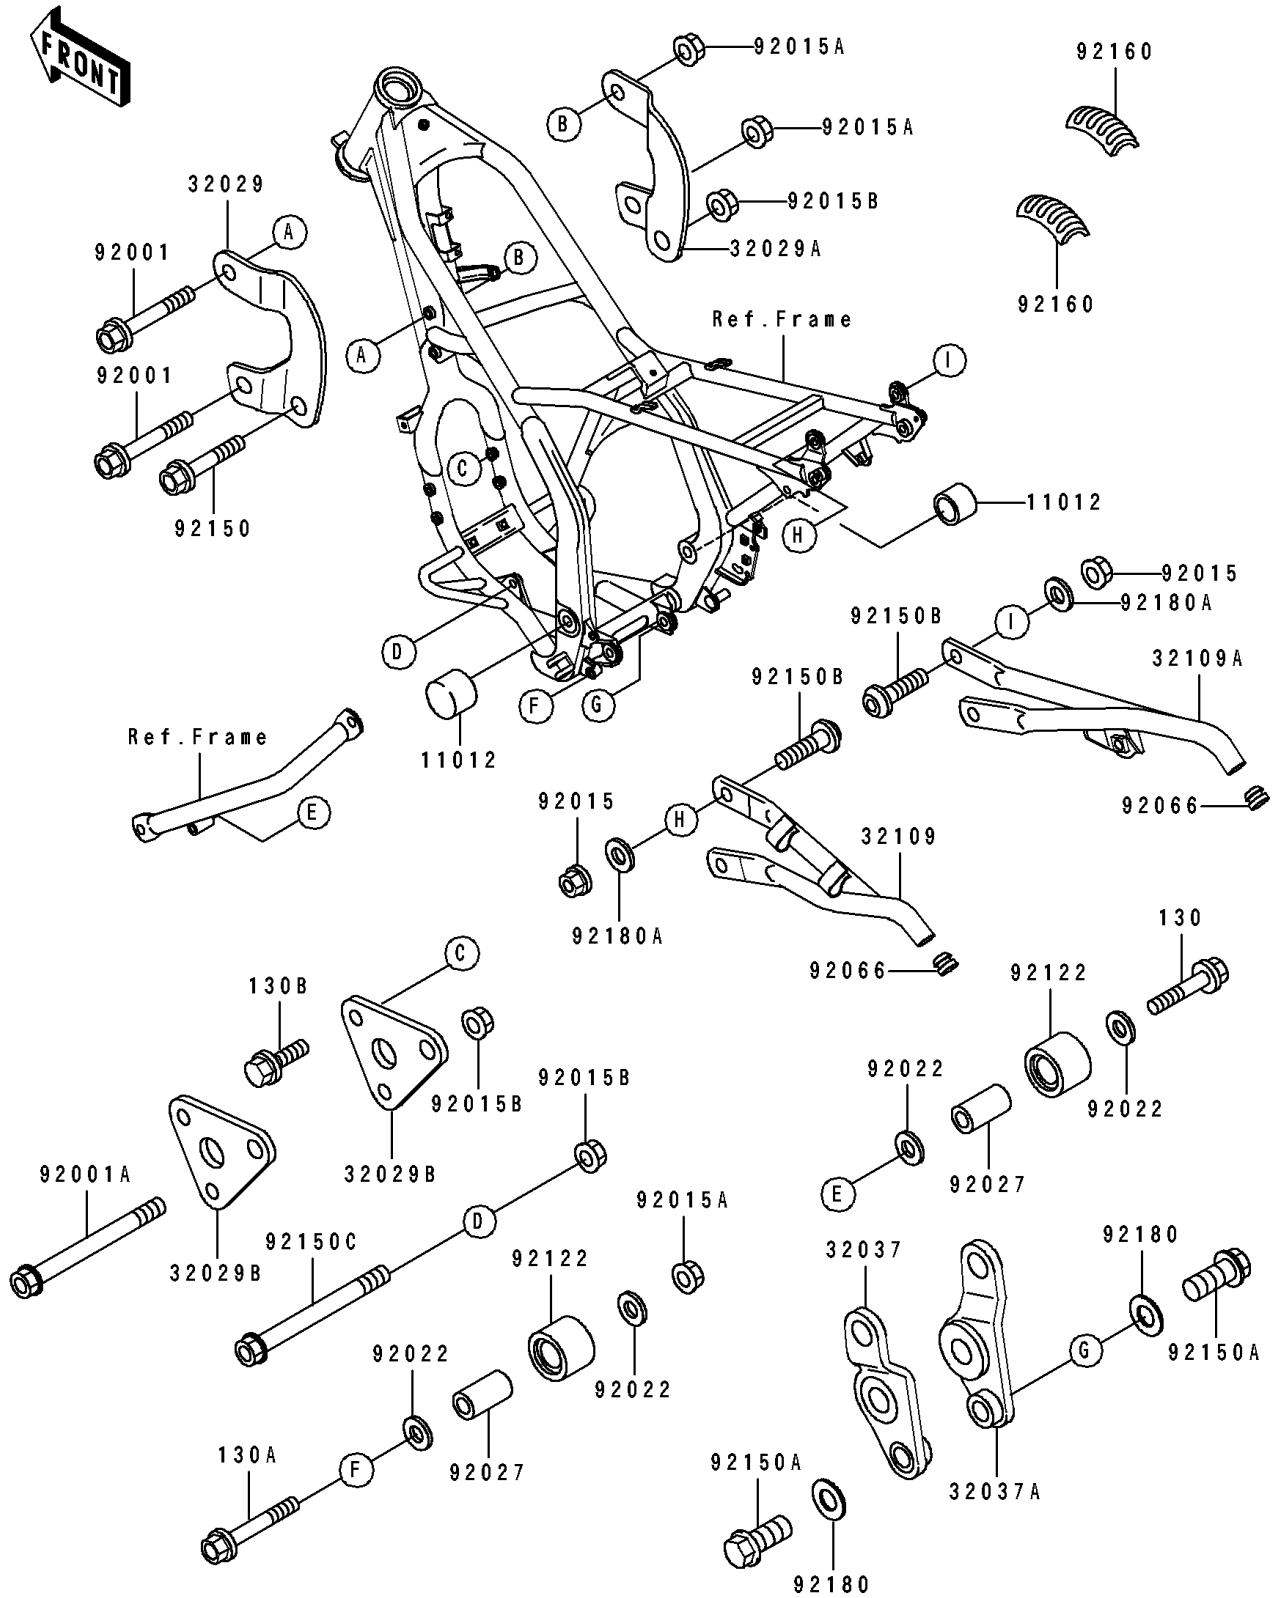

1993 KDX250

PARTS DIAGRAM

Frame Fittings

F2131

1993 KDX250

PARTS LIST Frame Fittings

ITEM NAME	PART NUMBER	QUANTITY
-----------	-------------	----------
