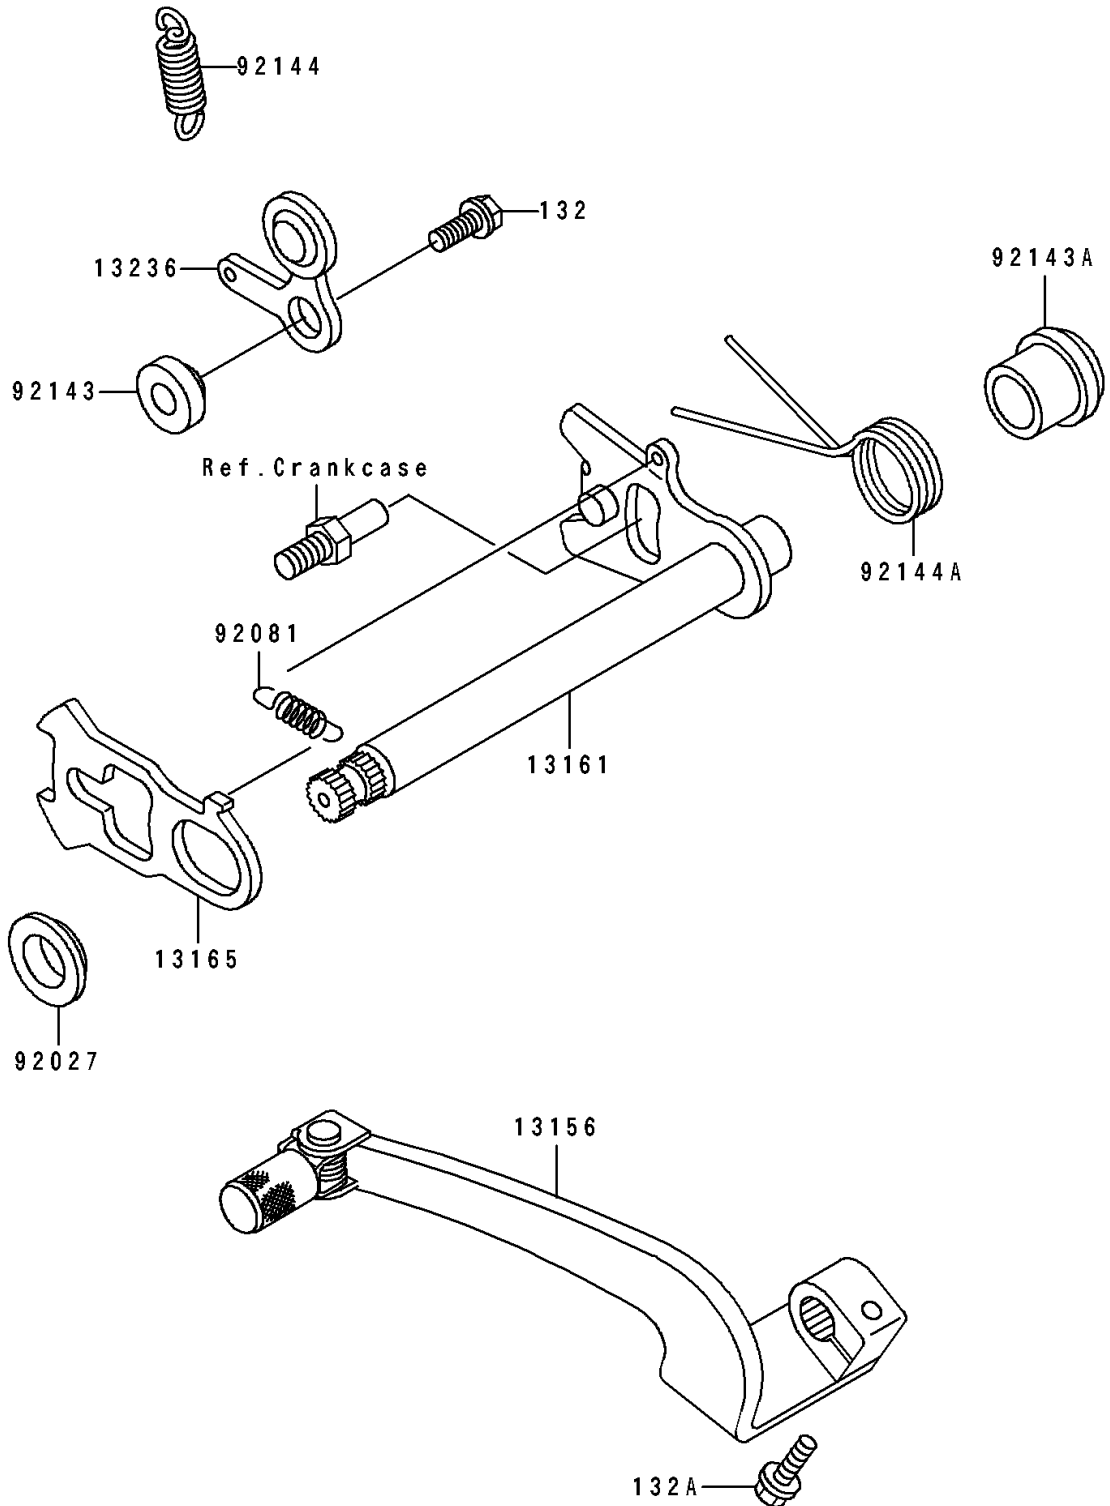

1993 KDX250

PARTS DIAGRAM

Gear Change Mechanism

E1370

1993 KDX250

PARTS LIST

Gear Change Mechanism

Kawasaki

Let the Good Times Roll®

ITEM NAME

PART NUMBER

QUANTITY
