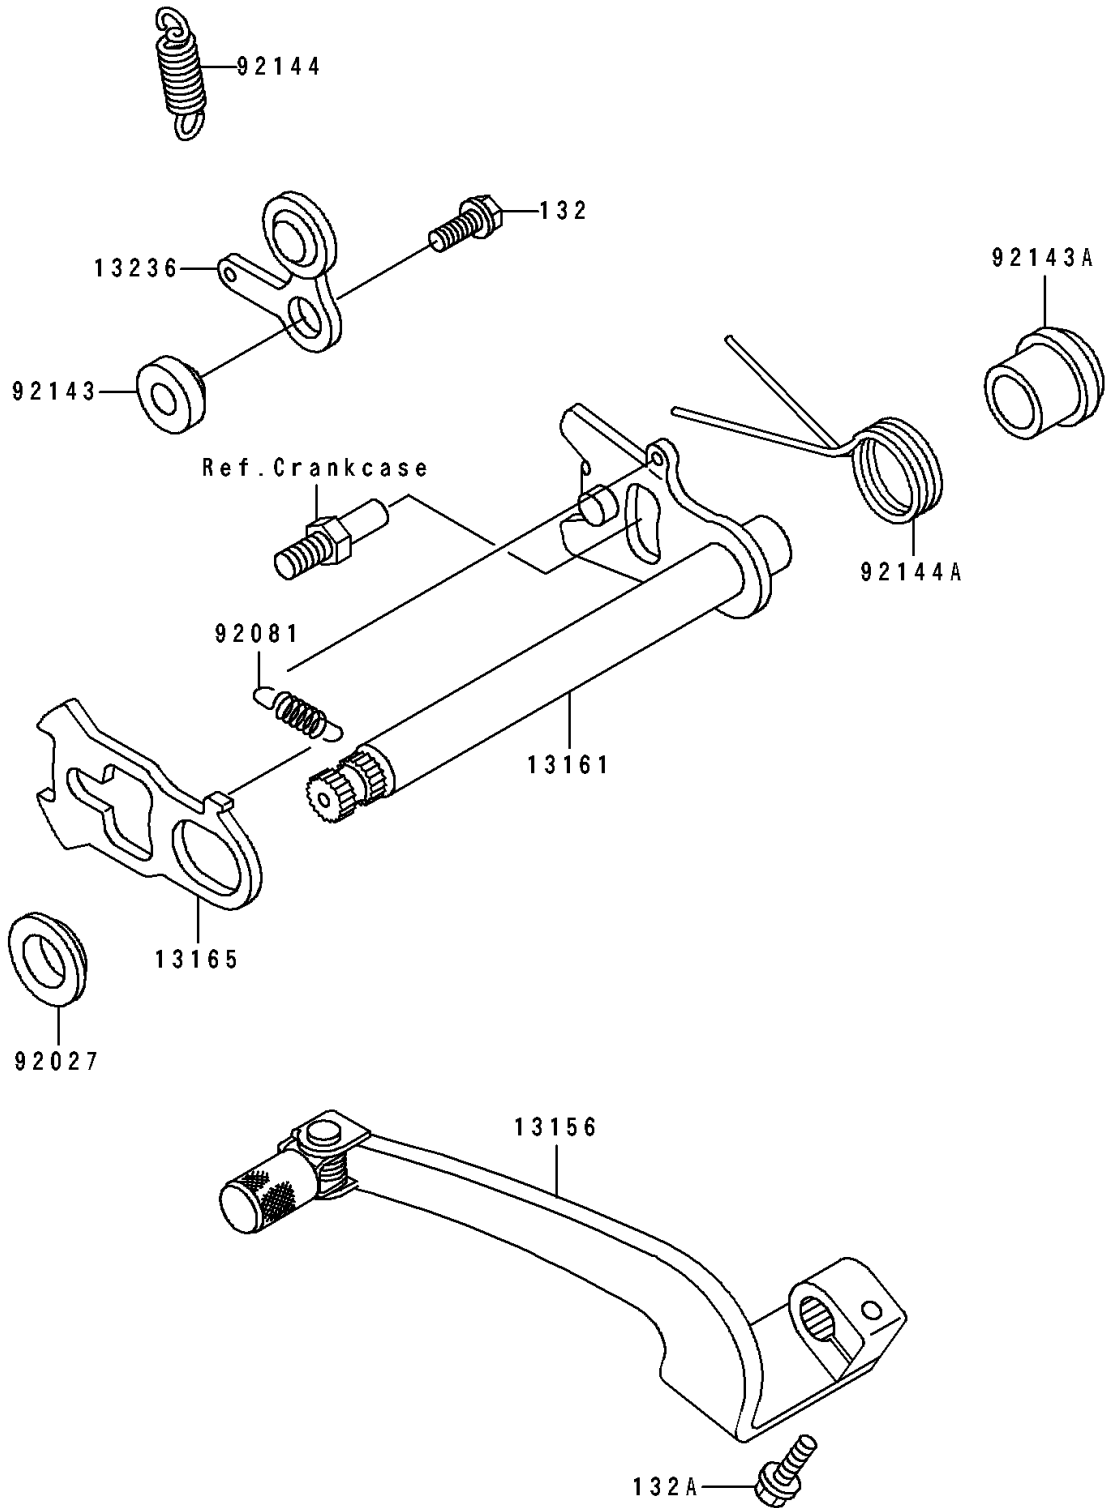

1991 KDX250

PARTS DIAGRAM

Gear Change Mechanism

E1370

1991 KDX250

PARTS LIST

Gear Change Mechanism

ITEM NAME

PART NUMBER

QUANTITY
