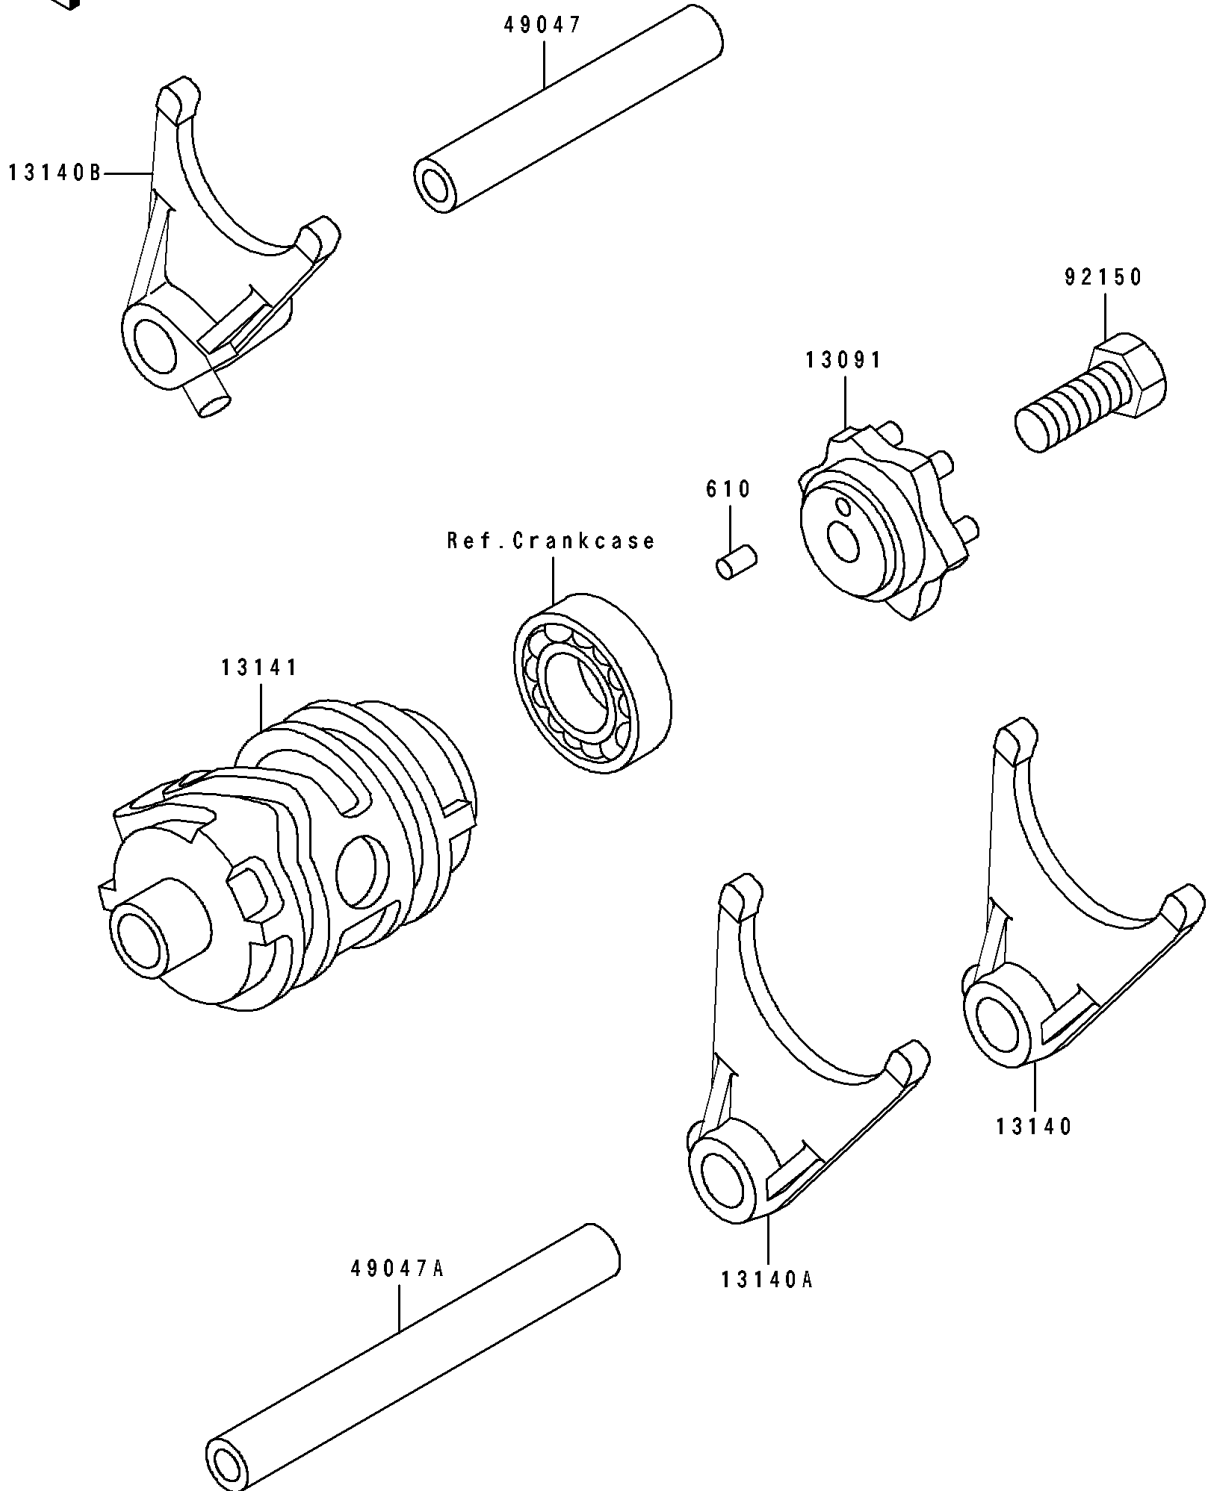

1993 KDX250

PARTS DIAGRAM

Gear Change Drum/Shift Forks

E1362

1993 KDX250

PARTS LIST

Gear Change Drum/Shift Forks

ITEM NAME

PART NUMBER

QUANTITY
