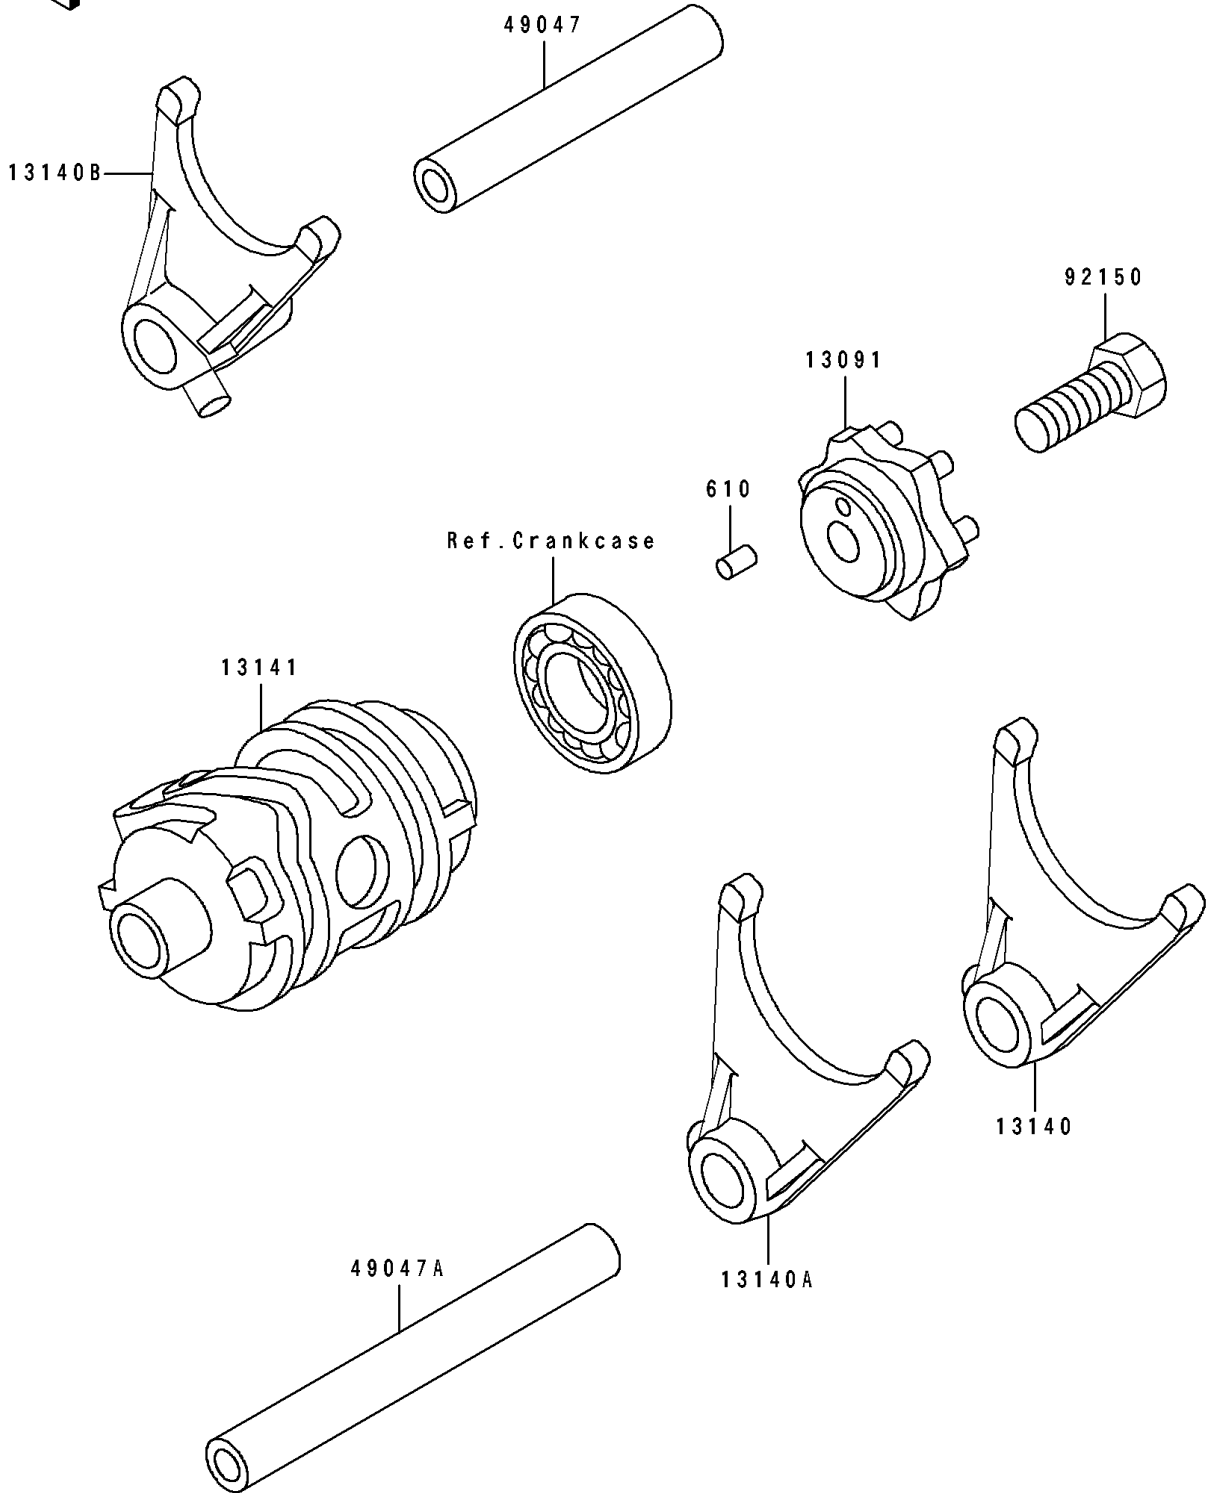

1991 KDX250

PARTS DIAGRAM

Gear Change Drum/Shift Forks

E1362

1991 KDX250

PARTS LIST

Gear Change Drum/Shift Forks

ITEM NAME

PART NUMBER

QUANTITY
