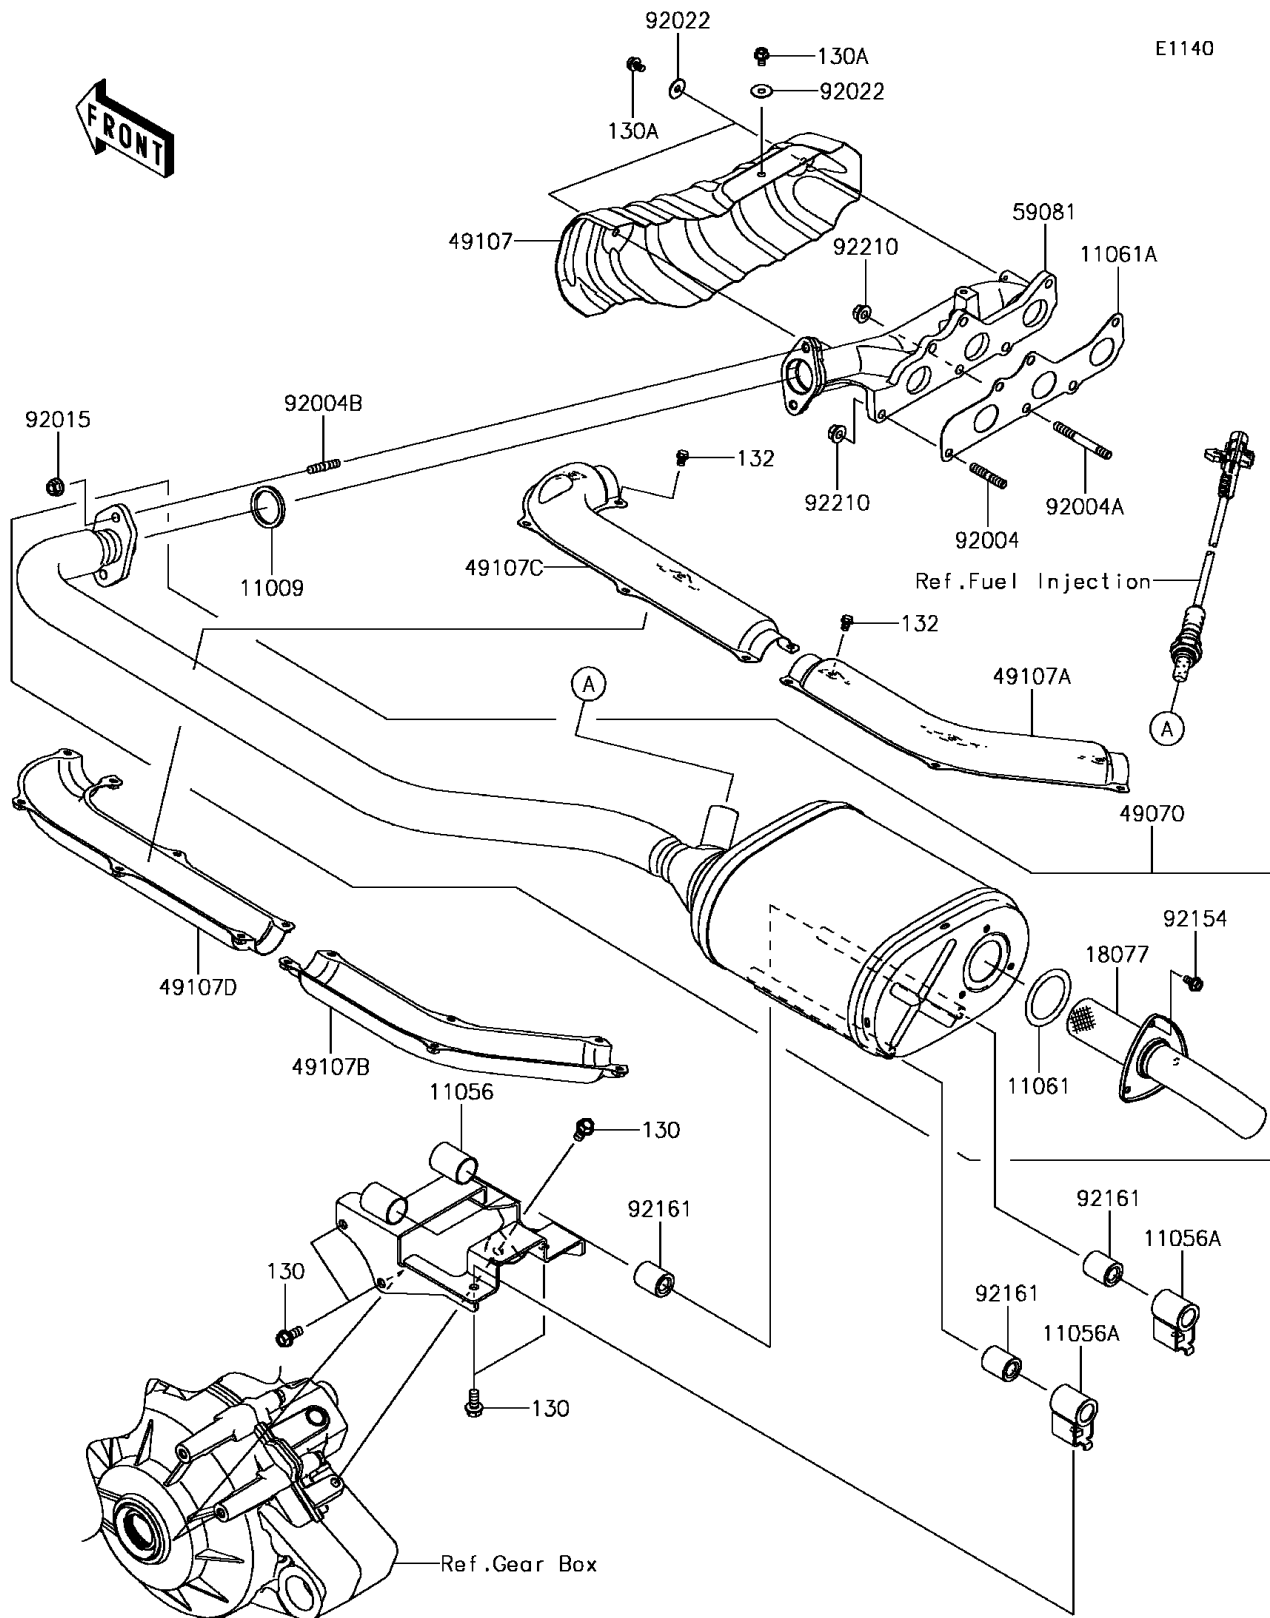

2017 MULE PRO-FX™ EPS CAMO

PARTS DIAGRAM

Muffler(s)

2017 MULE PRO-FX™ EPS CAMO

PARTS LIST

Muffler(s)

ITEM NAME

PART NUMBER

QUANTITY
