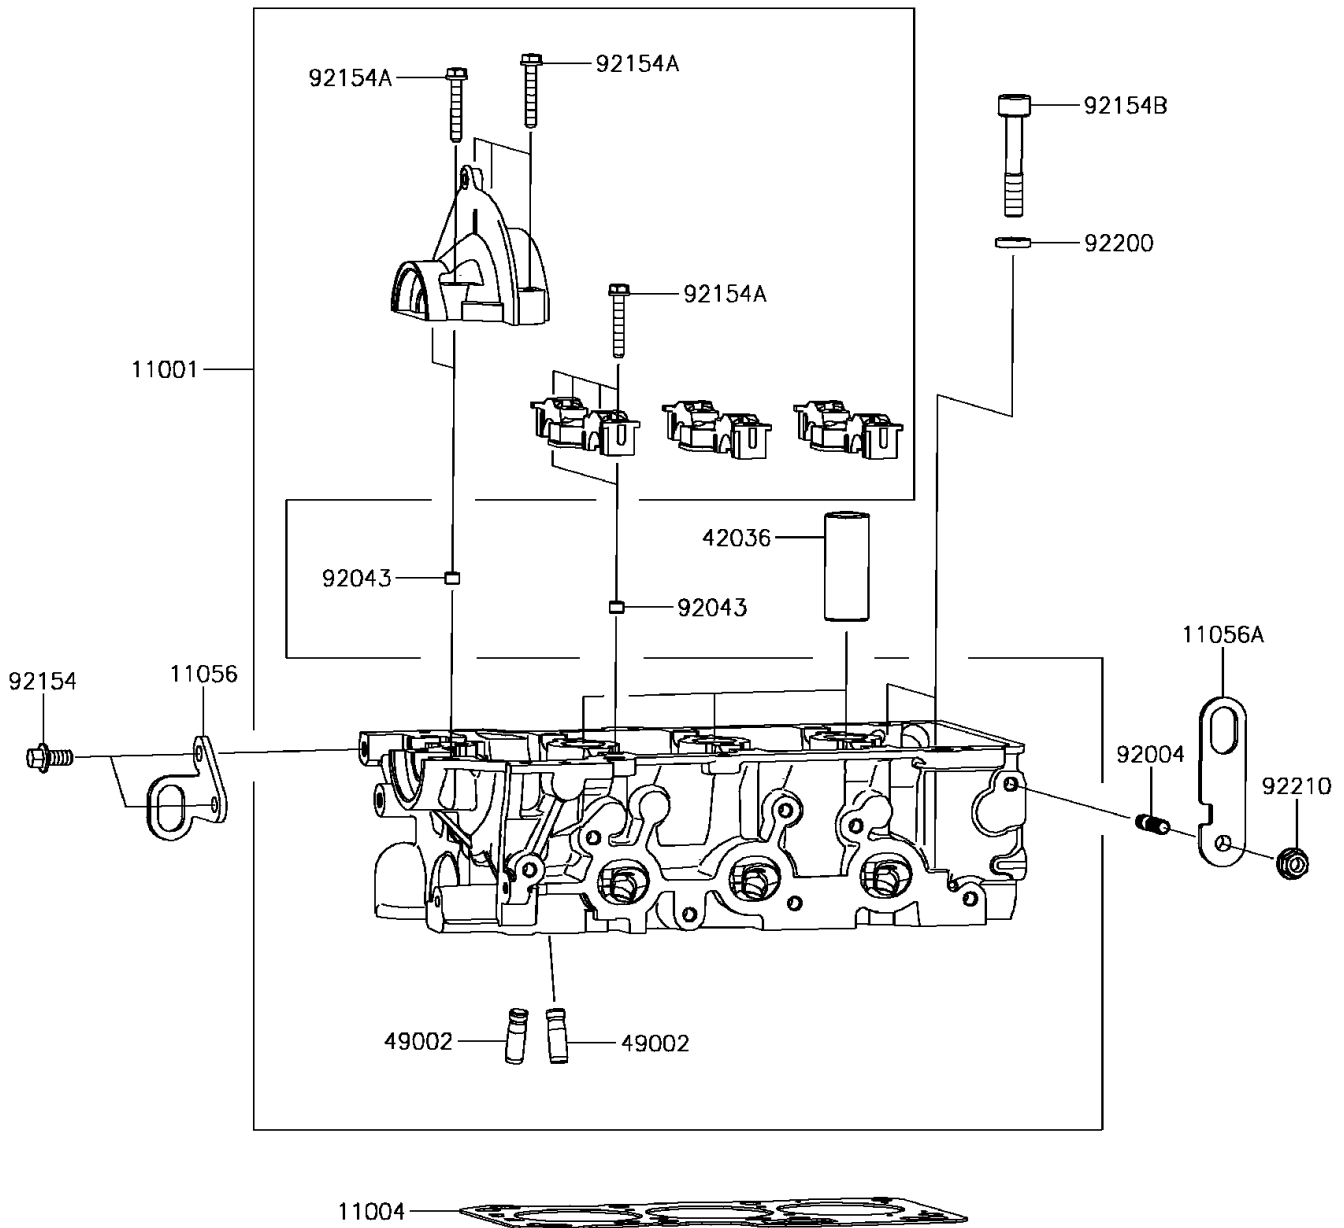

2017 MULE PRO-FX™ EPS CAMO

PARTS DIAGRAM

Cylinder Head

E1111

2017 MULE PRO-FX™ EPS CAMO

PARTS LIST

Cylinder Head

ITEM NAME	PART NUMBER	QUANTITY
-----------	-------------	----------
