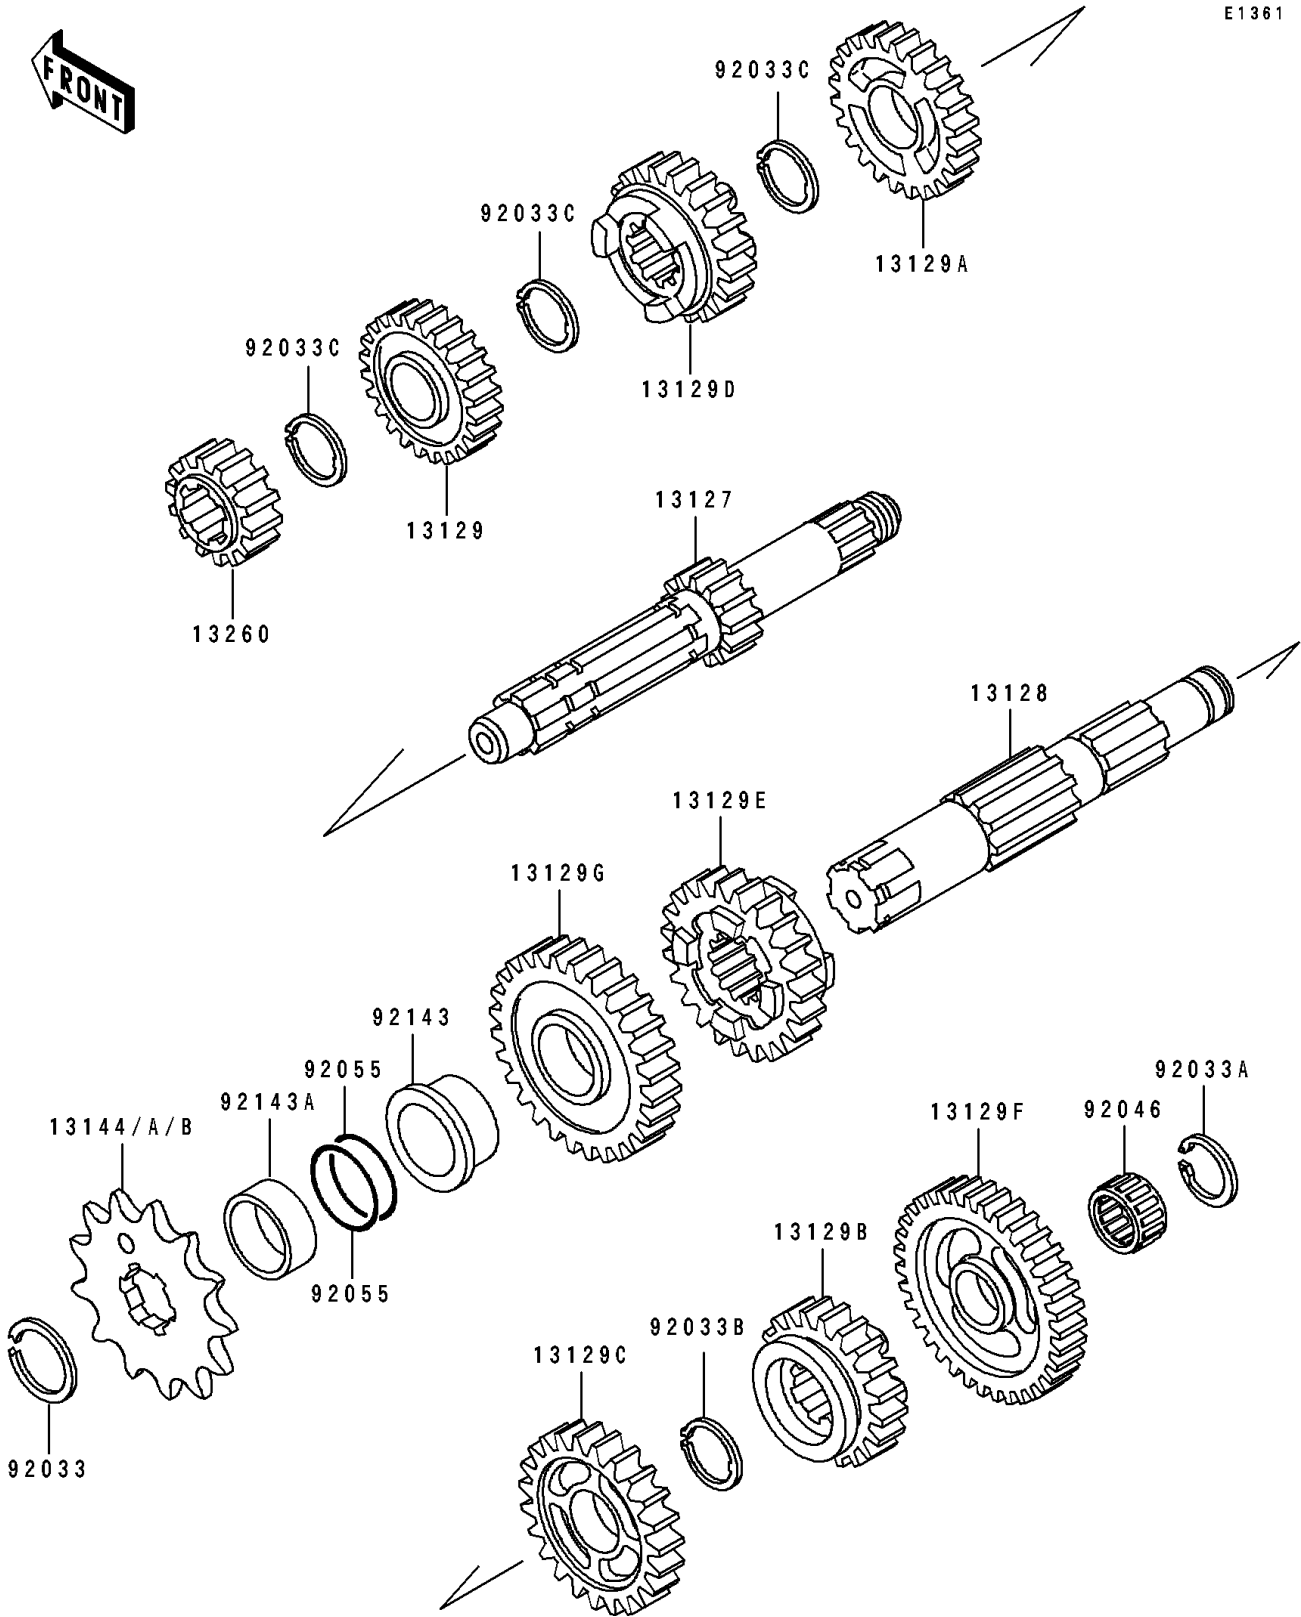

1991 KDX250

PARTS DIAGRAM

Transmission

E1361

1991 KDX250

PARTS LIST

Transmission

Kawasaki

Let the Good Times Roll®

ITEM NAME

PART NUMBER

QUANTITY
