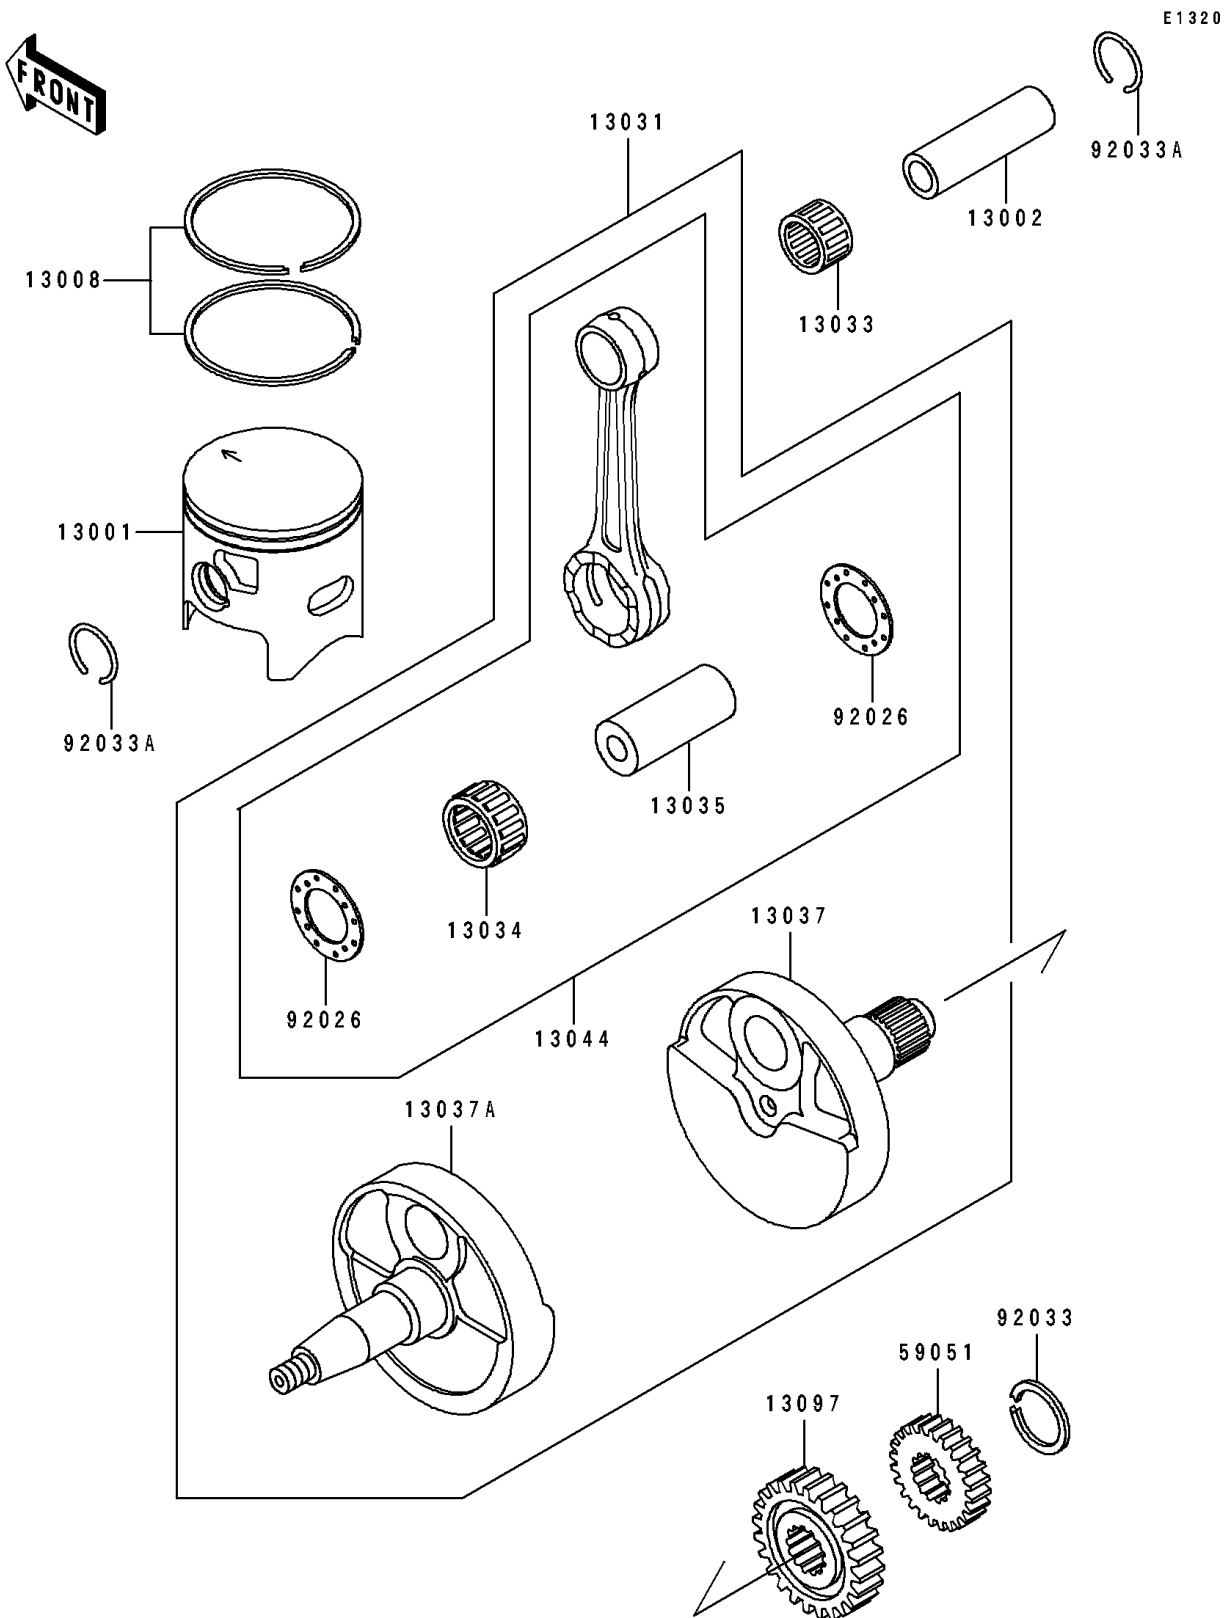

1991 KDX250

PARTS DIAGRAM

Crankshaft/Piston

1991 KDX250

PARTS LIST

Crankshaft/Piston

Kawasaki

Let the Good Times Roll®

ITEM NAME

PART NUMBER

QUANTITY
