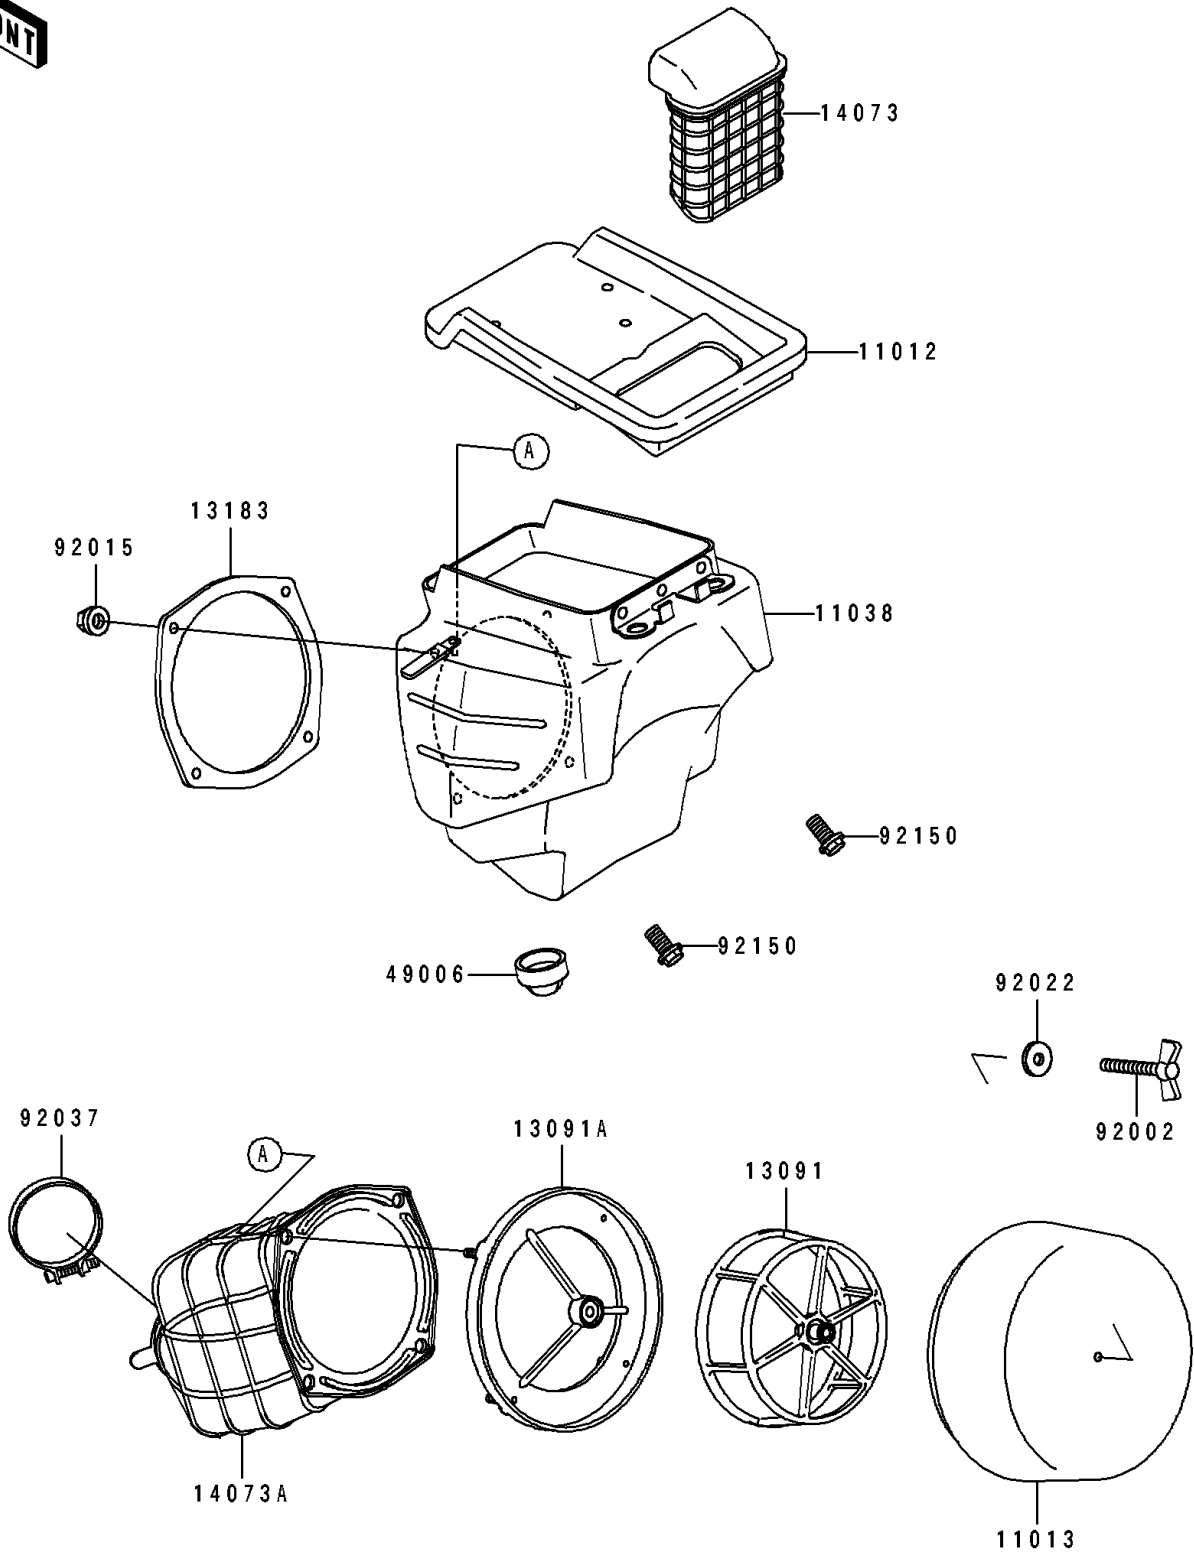

1993 KDX250

PARTS DIAGRAM

Air Cleaner

E1130

1993 KDX250

PARTS LIST

Air Cleaner

ITEM NAME

PART NUMBER

QUANTITY
