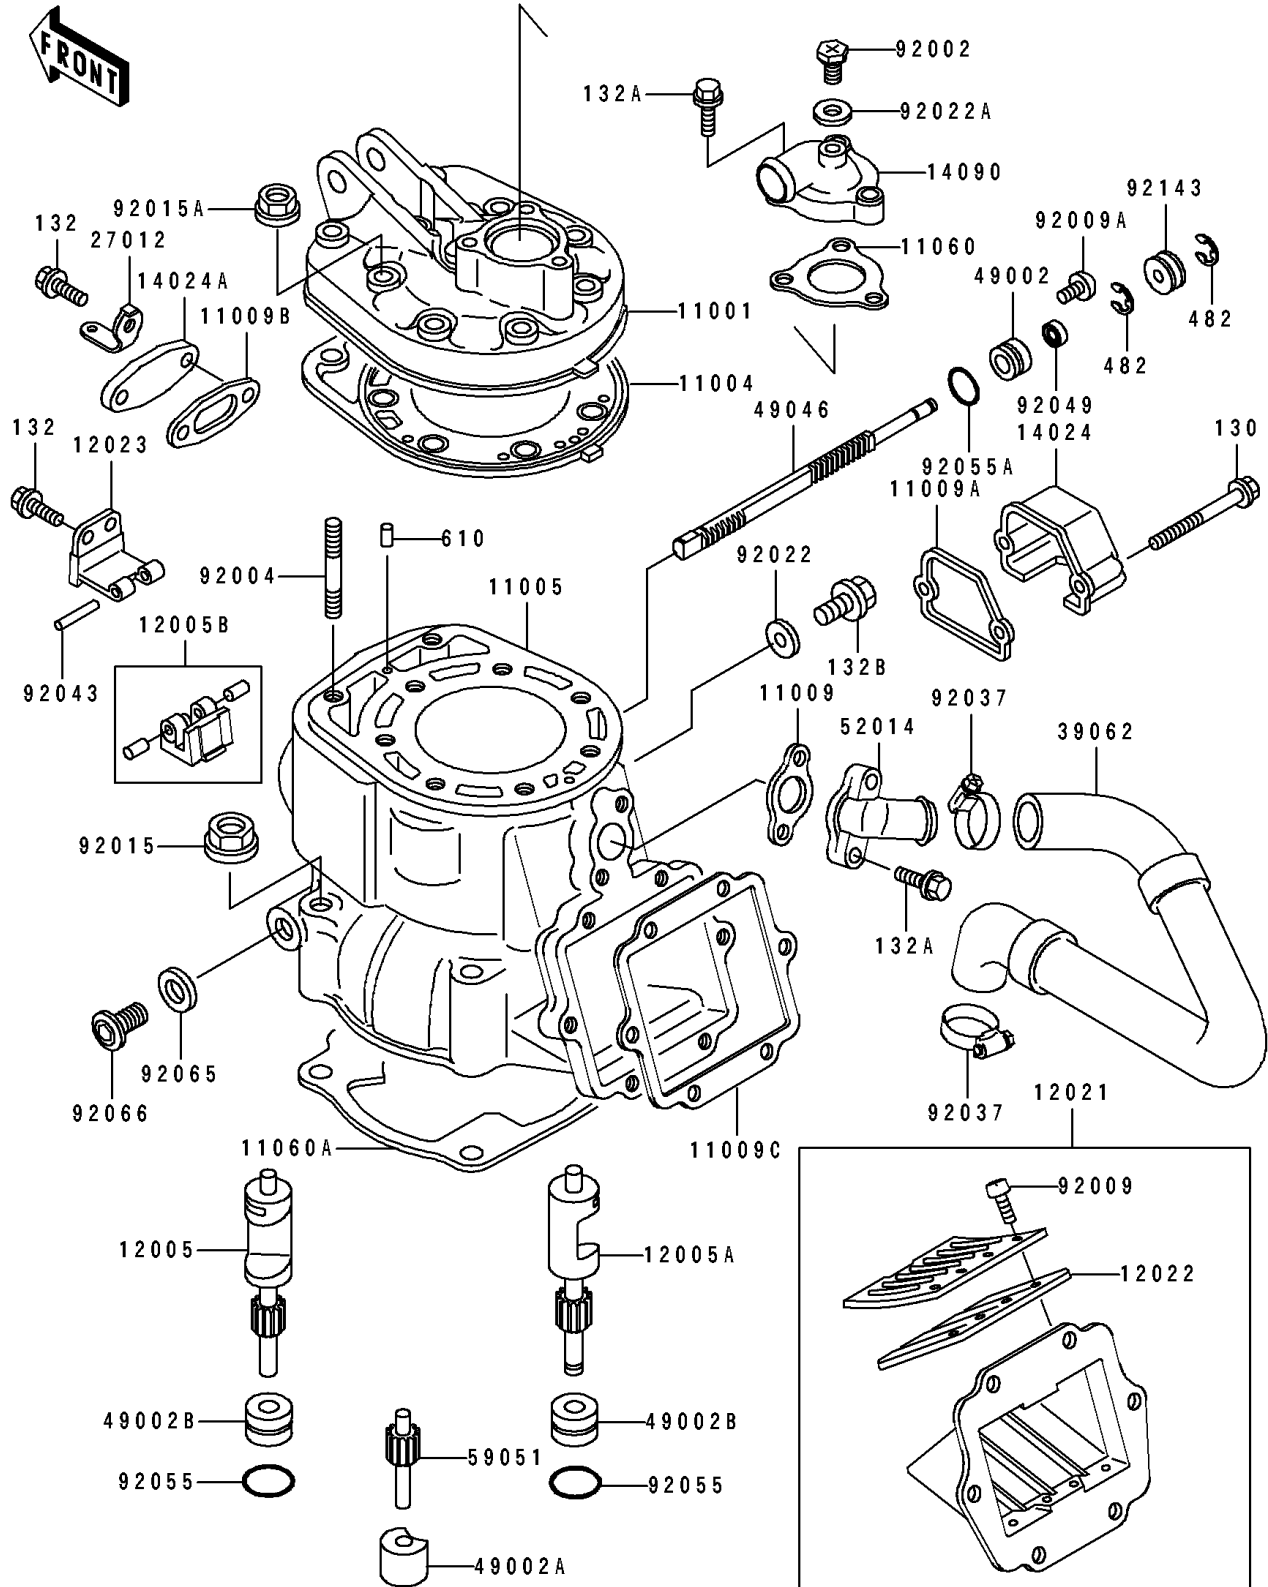

1993 KDX250

PARTS DIAGRAM

Cylinder Head/Cylinder

E1110

1993 KDX250

PARTS LIST

Cylinder Head/Cylinder

Kawasaki

Let the Good Times Roll®

ITEM NAME

PART NUMBER

QUANTITY
