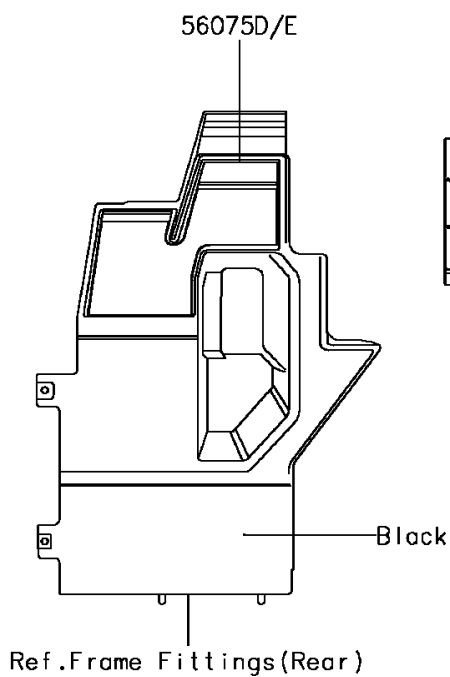

2017 MULE PRO-FX™ EPS

PARTS DIAGRAM

Decals(Blue)

F2861A

2017 MULE PRO-FX™ EPS

PARTS LIST

Decals(Blue)

Kawasaki

Let the Good Times Roll®

ITEM NAME

PART NUMBER

QUANTITY
