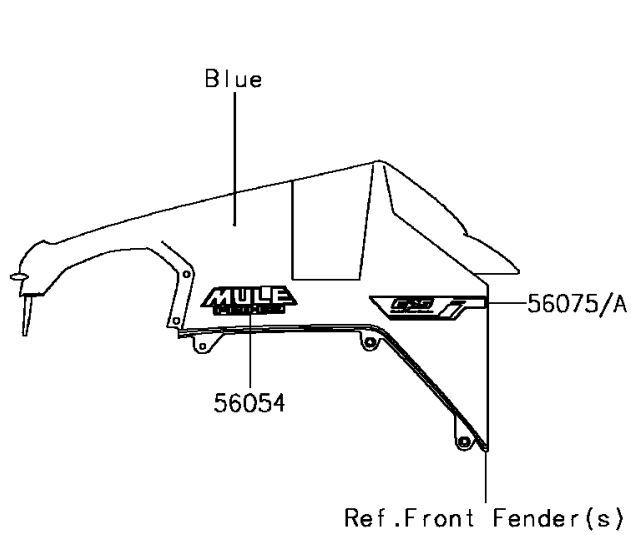

2017 MULE PRO-FX™ EPS

PARTS DIAGRAM

Decals(Blue)

F2861A

2017 MULE PRO-FX™ EPS

PARTS LIST

Decals(Blue)

Kawasaki

Let the Good Times Roll®

ITEM NAME

PART NUMBER

QUANTITY
