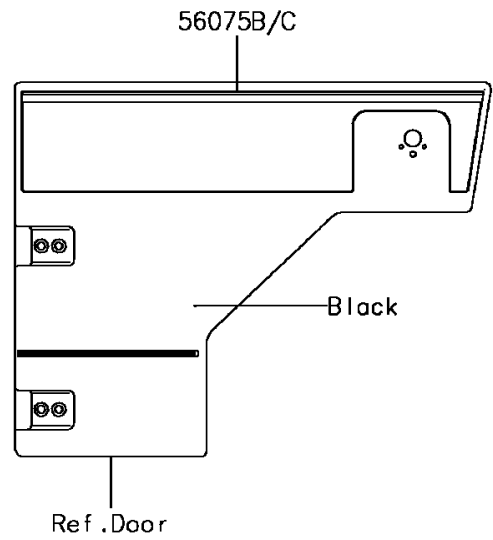

2017 MULE PRO-FX™ EPS

PARTS DIAGRAM

Decals(Blue)

F2861A

2017 MULE PRO-FX™ EPS

PARTS LIST

Decals(Blue)

Kawasaki

Let the Good Times Roll®

ITEM NAME

PART NUMBER

QUANTITY
