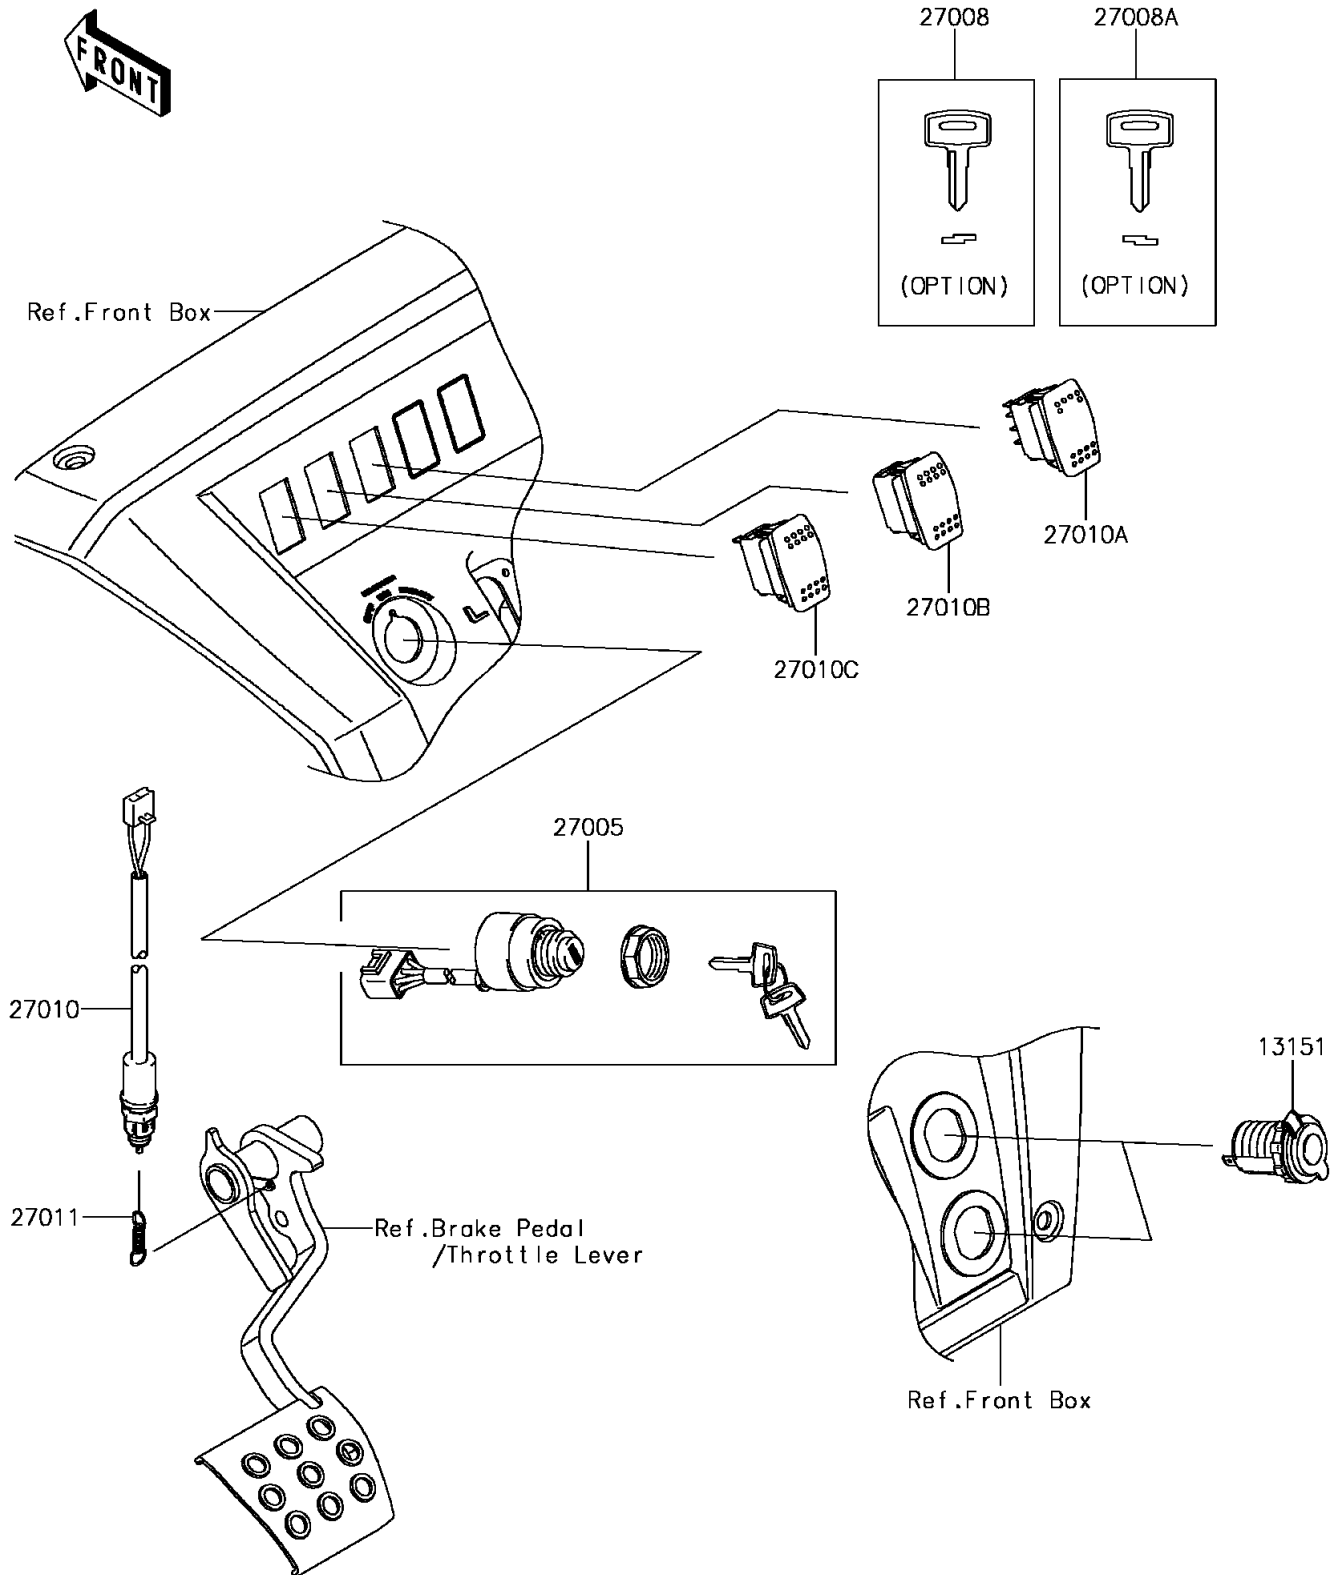

2017 MULE PRO-FX™ EPS

PARTS DIAGRAM

Ignition Switch

F2770

2017 MULE PRO-FX™ EPS

PARTS LIST

Ignition Switch

ITEM NAME

PART NUMBER

QUANTITY
