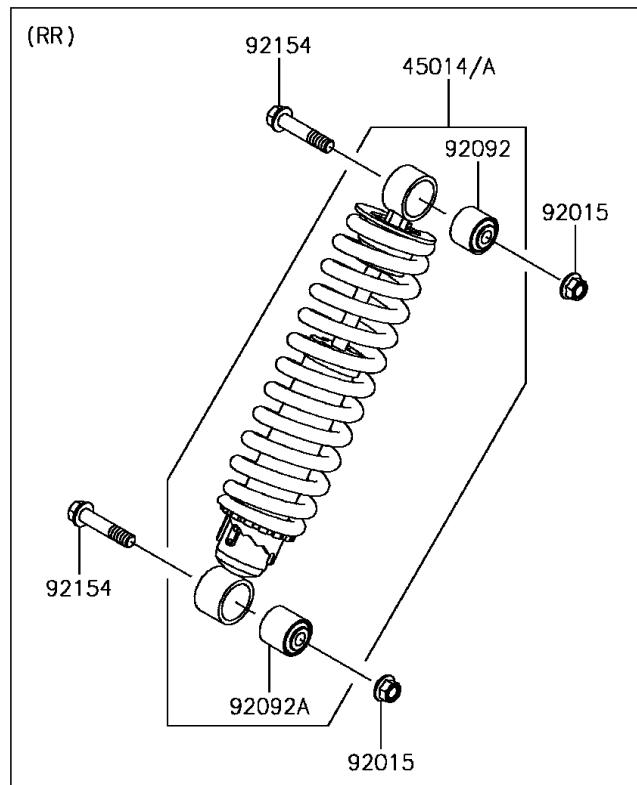

2017 MULE PRO-FX™ EPS

PARTS DIAGRAM

Shock Absorber(s)

F2280

2017 MULE PRO-FX™ EPS

PARTS LIST

Shock Absorber(s)

ITEM NAME

PART NUMBER

QUANTITY
