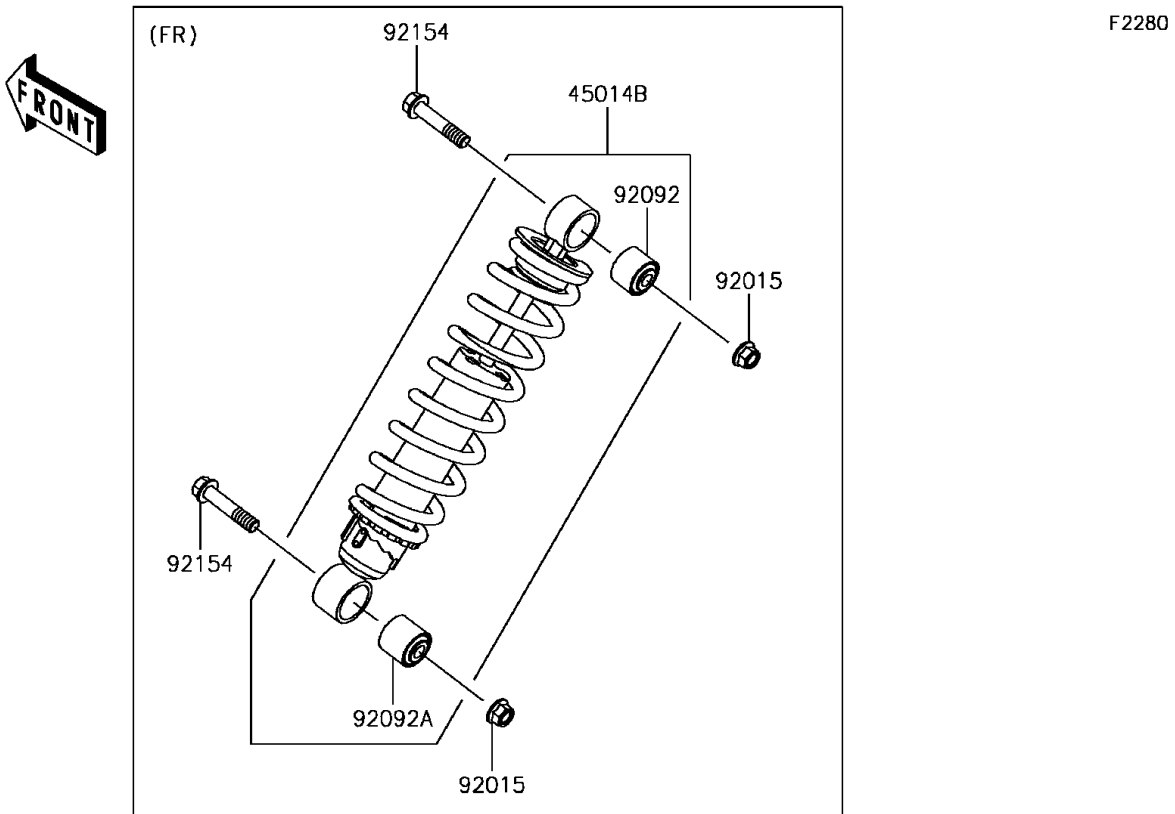

2017 MULE PRO-FX™ EPS

PARTS DIAGRAM

Shock Absorber(s)

F2280

2017 MULE PRO-FX™ EPS

PARTS LIST

Shock Absorber(s)

ITEM NAME

PART NUMBER

QUANTITY
