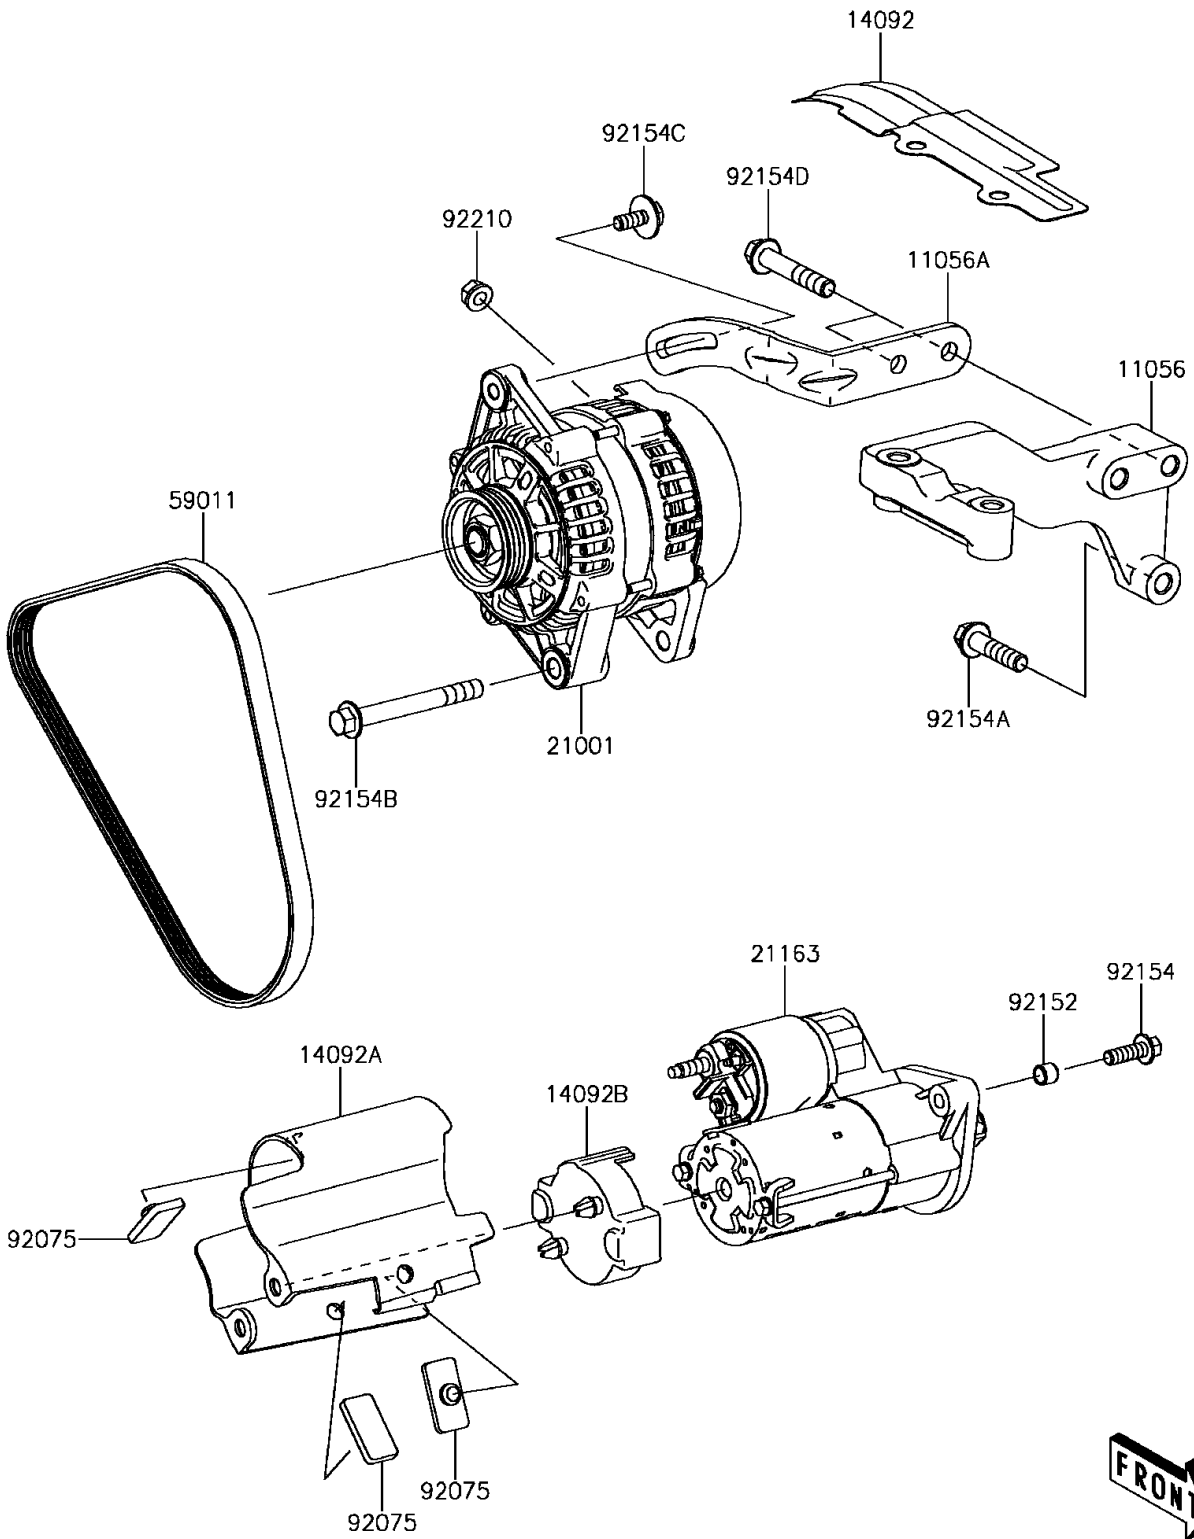

2017 MULE PRO-FX™ EPS

PARTS DIAGRAM

Starter Motor

E1840

2017 MULE PRO-FX™ EPS

PARTS LIST

Starter Motor

ITEM NAME

PART NUMBER

QUANTITY
