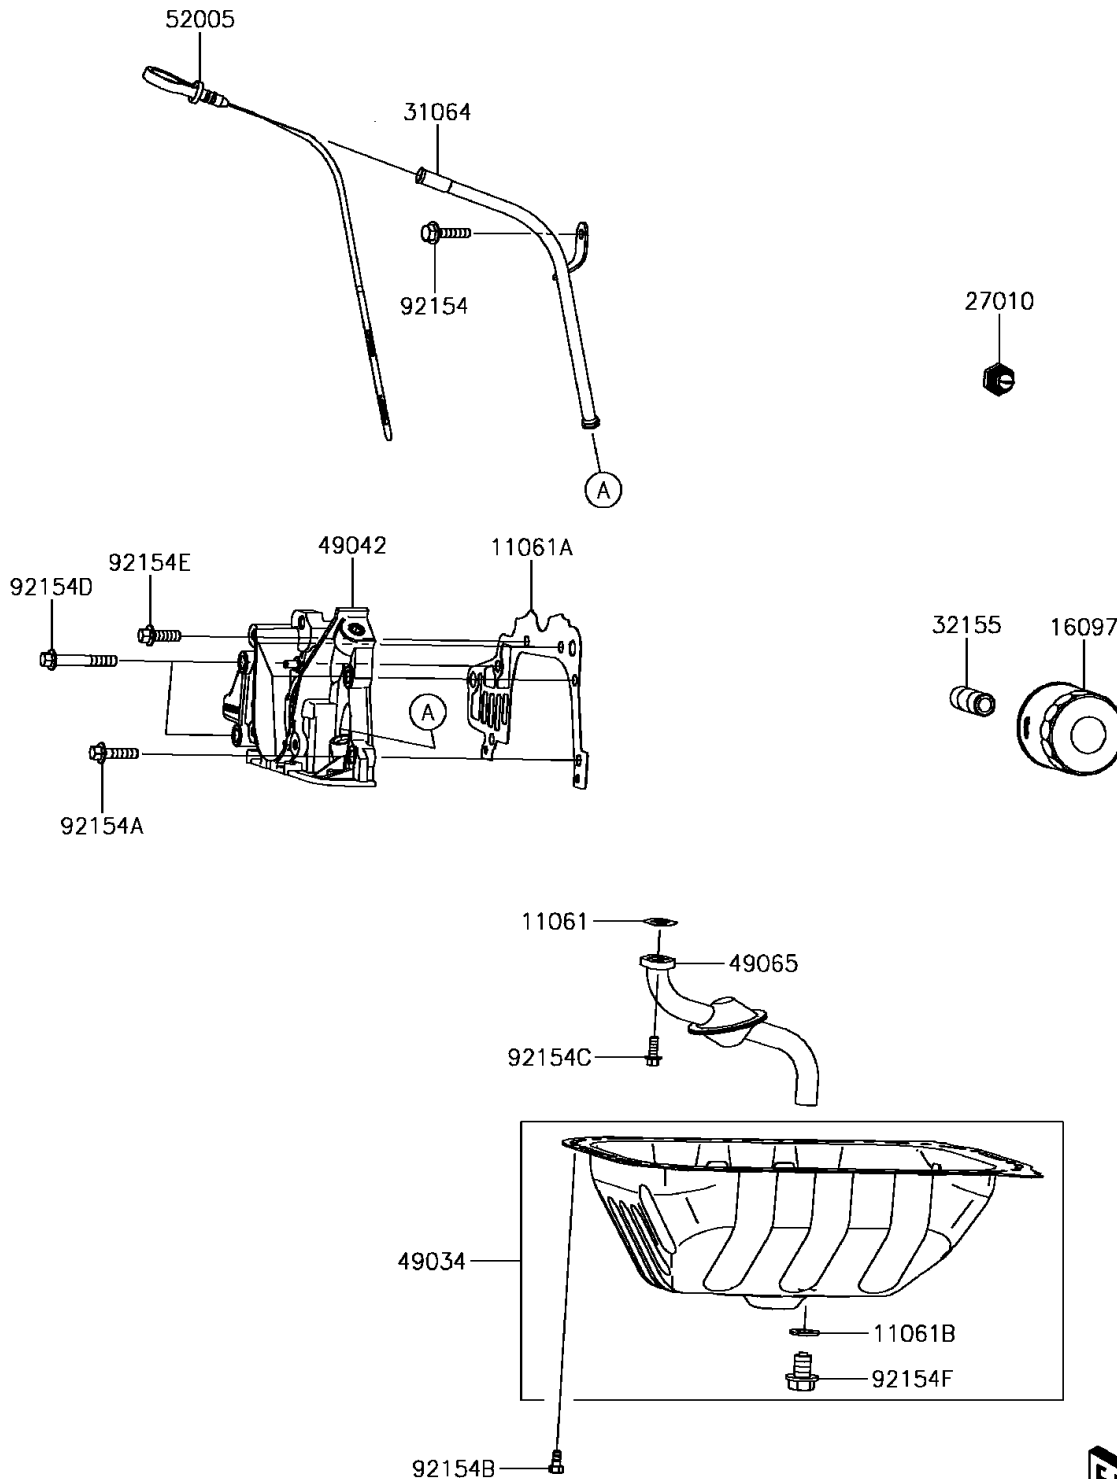

2017 MULE PRO-FX™ EPS

PARTS DIAGRAM

Oil Pump/Oil Filter

E1710

2017 MULE PRO-FX™ EPS

PARTS LIST

Oil Pump/Oil Filter

ITEM NAME

PART NUMBER

QUANTITY
