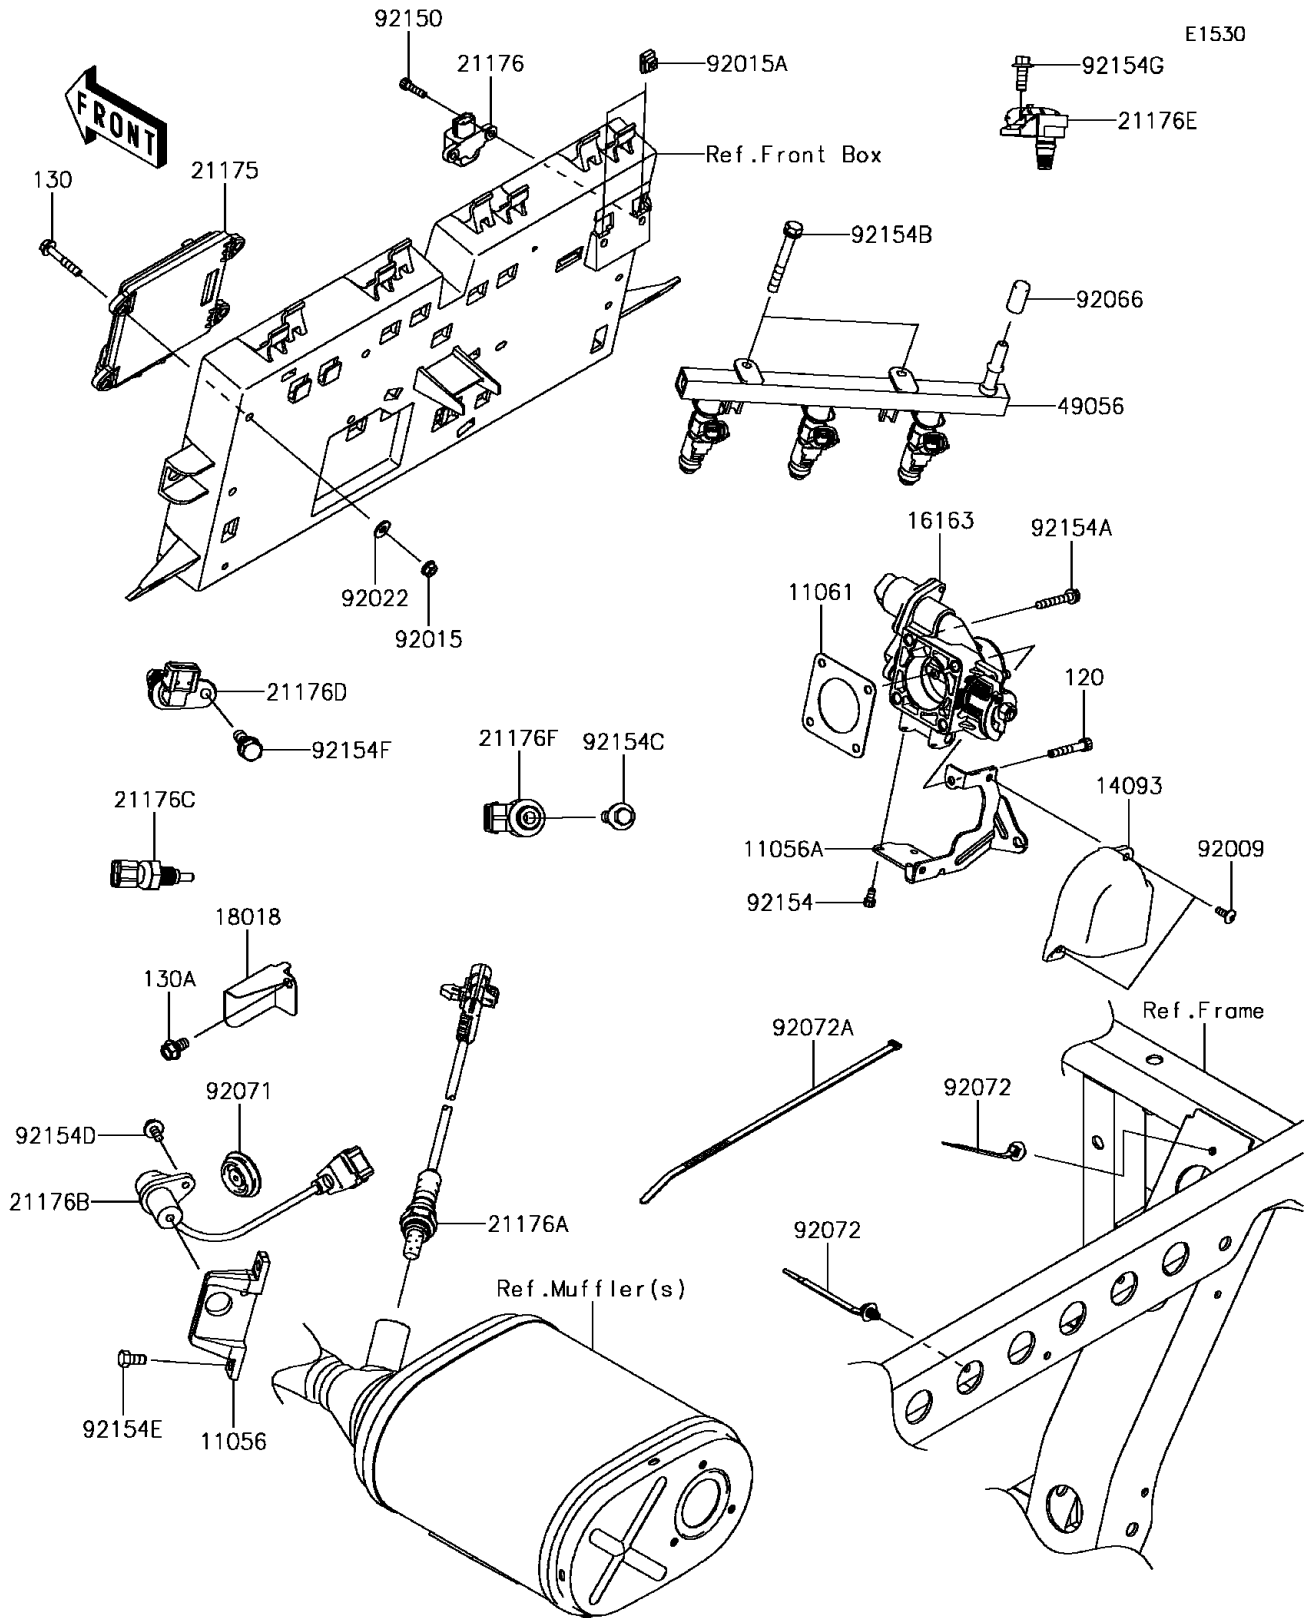

2017 MULE PRO-FX™ EPS

PARTS DIAGRAM

Fuel Injection

2017 MULE PRO-FX™ EPS

PARTS LIST Fuel Injection

ITEM NAME	PART NUMBER	QUANTITY
-----------	-------------	----------
