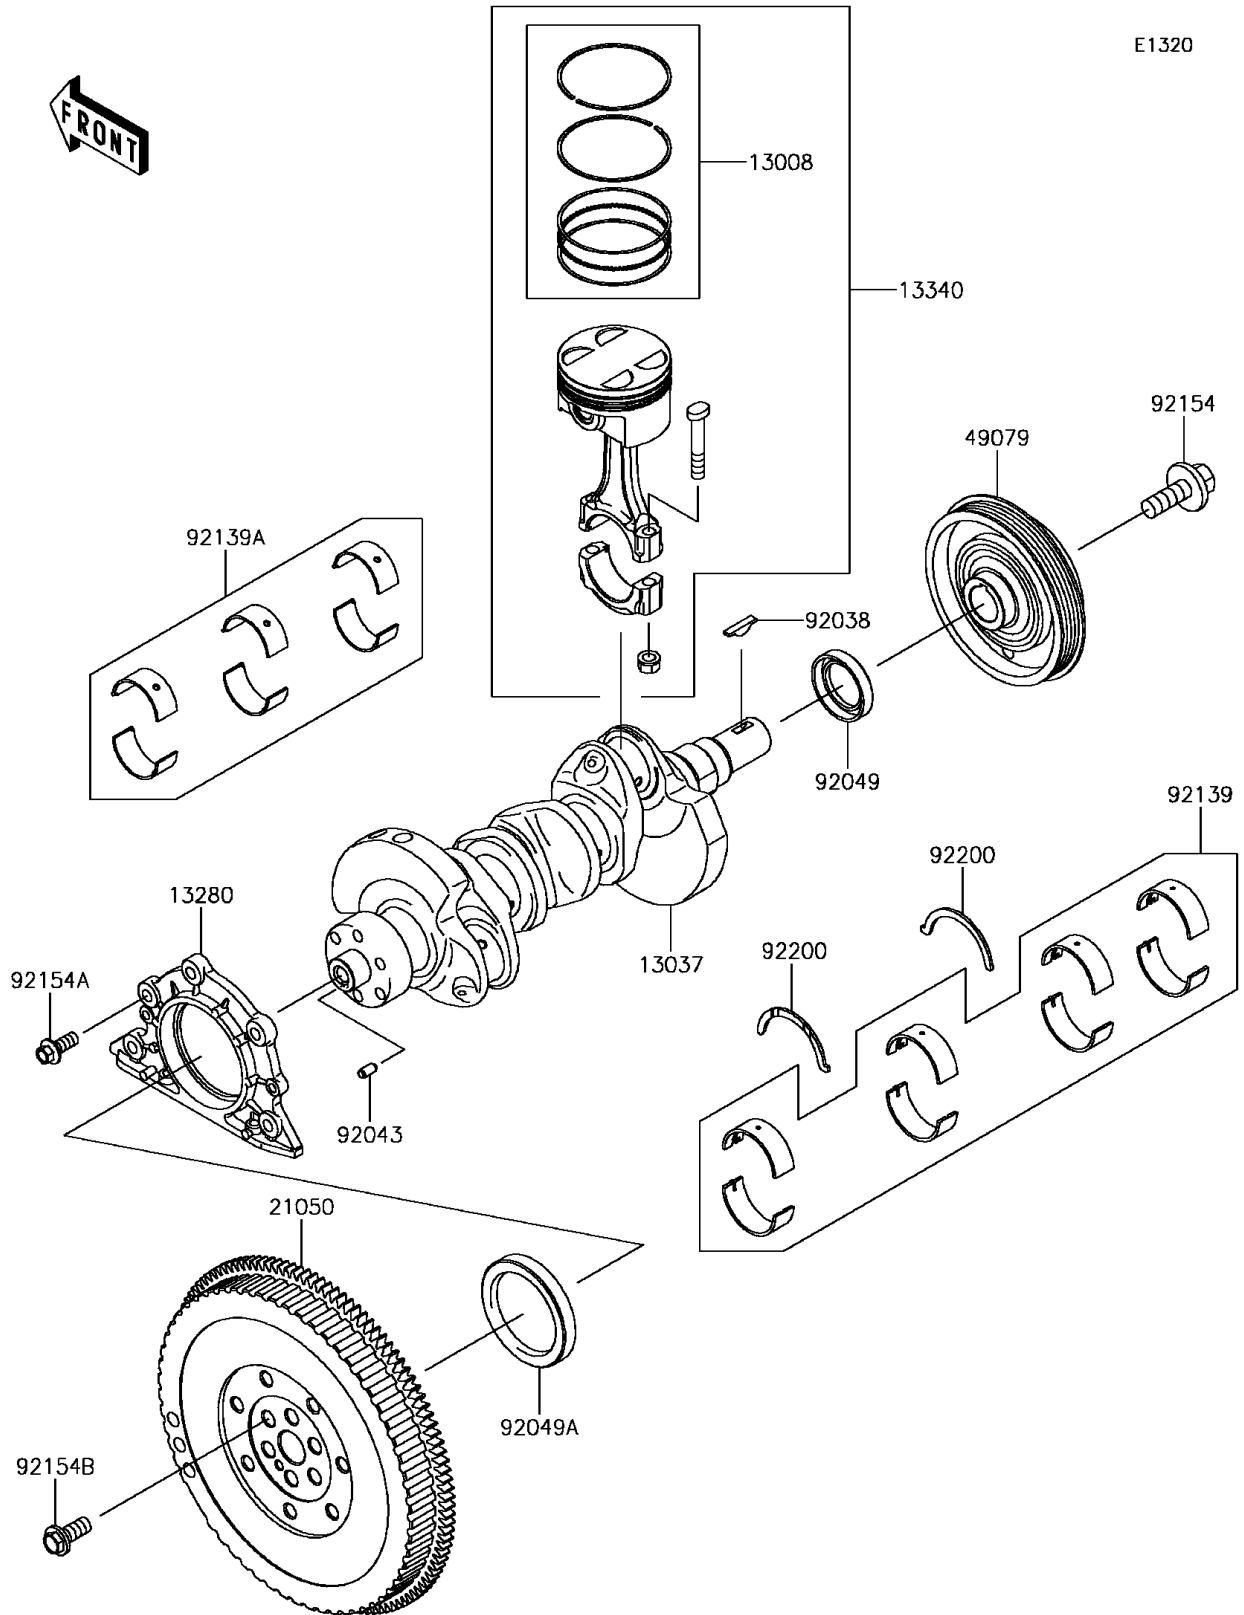

2017 MULE PRO-FX™ EPS

PARTS DIAGRAM Crankshaft/Piston(s)

2017 MULE PRO-FX™ EPS

PARTS LIST

Crankshaft/Piston(s)

ITEM NAME

PART NUMBER

QUANTITY
