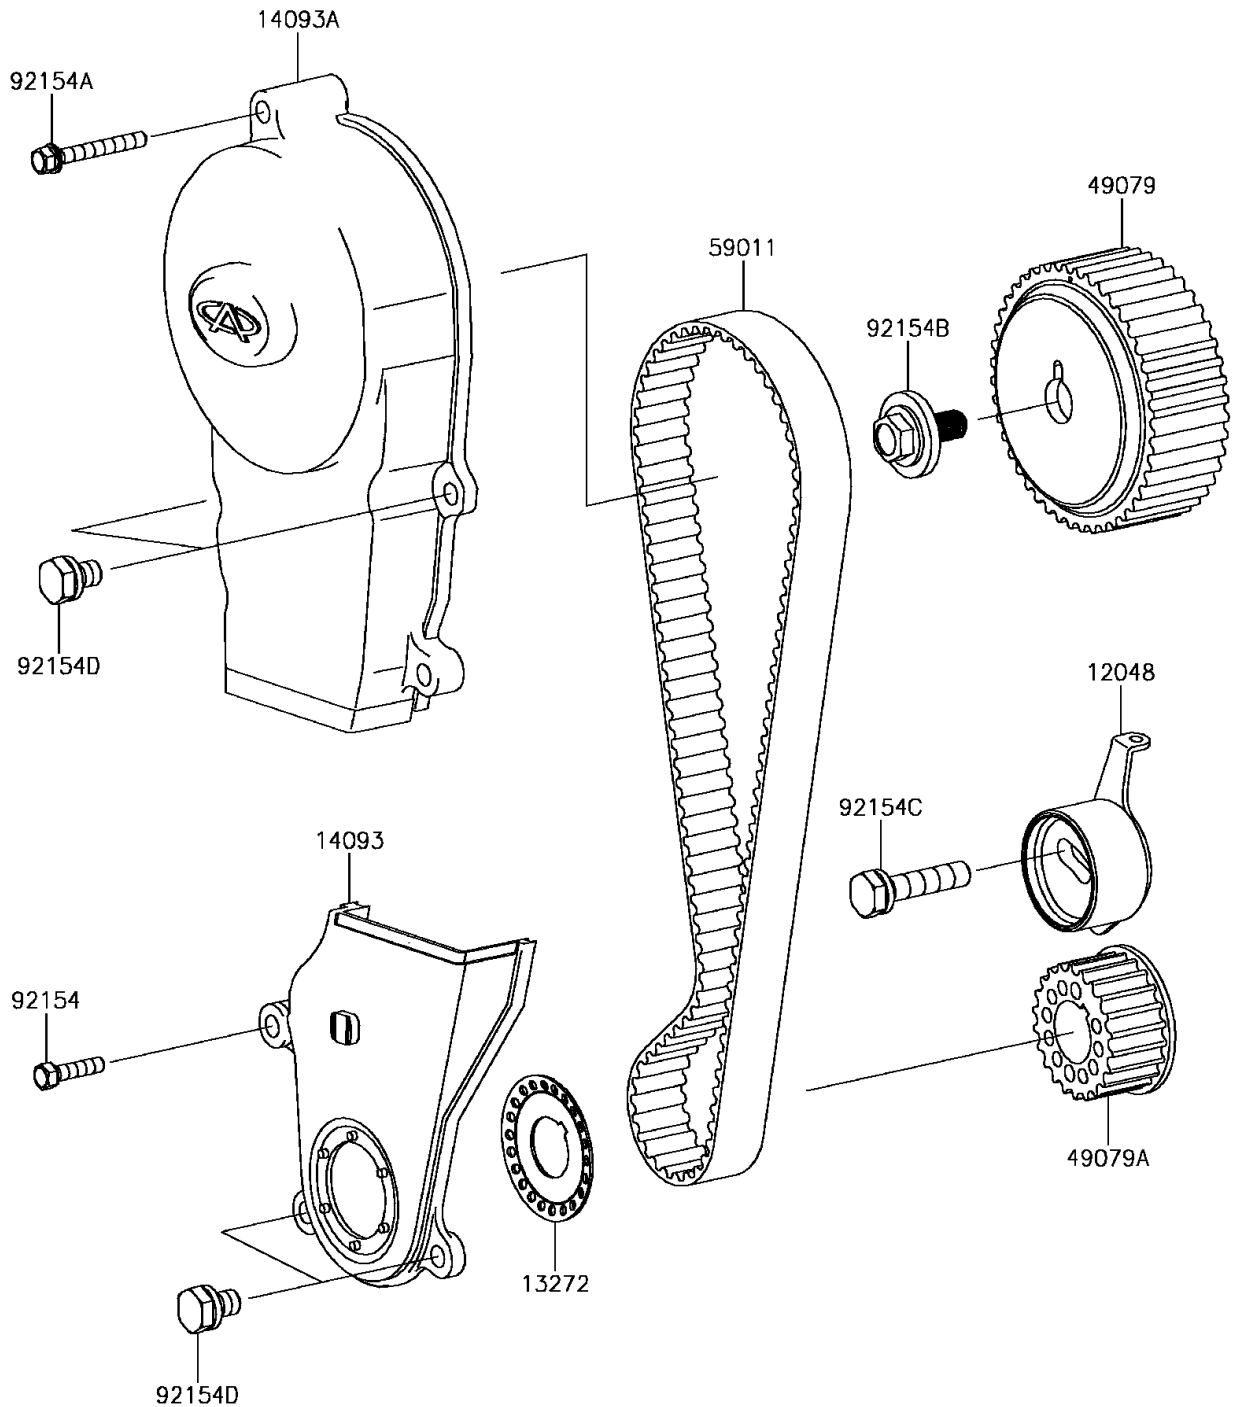

2017 MULE PRO-FX™ EPS

PARTS DIAGRAM

Timing Belt

E1215

2017 MULE PRO-FX™ EPS

PARTS LIST

Timing Belt

ITEM NAME

PART NUMBER

QUANTITY
