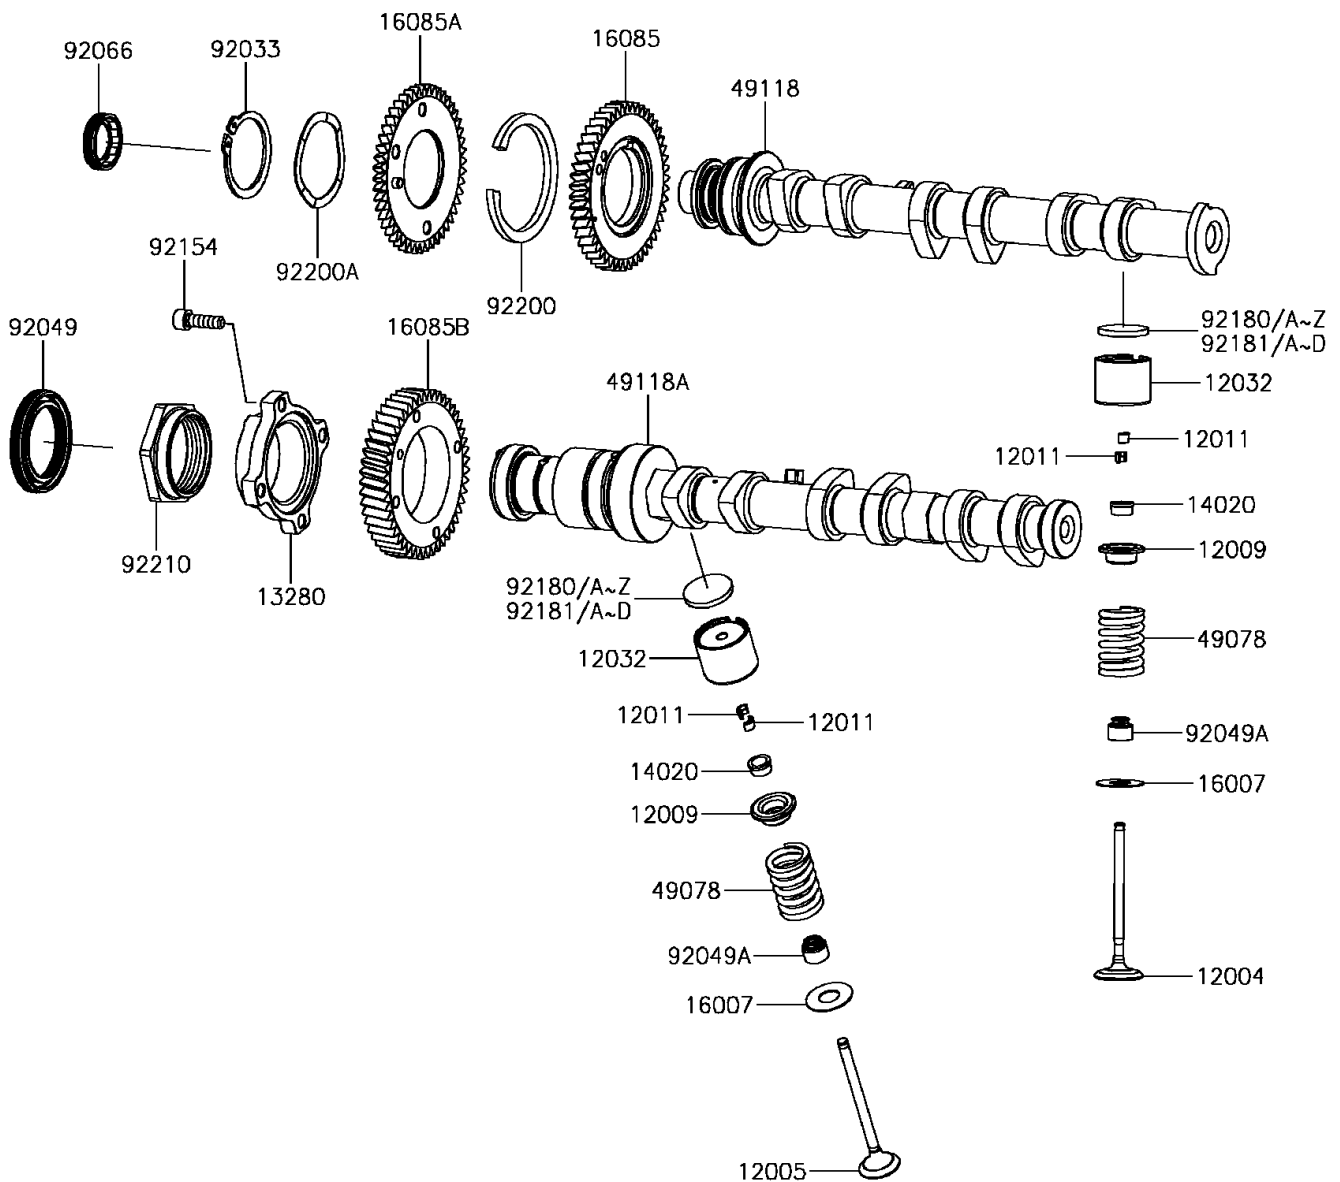

2017 MULE PRO-FX™ EPS

PARTS DIAGRAM

Valve(s)/Camshaft(s)

E1211

2017 MULE PRO-FX™ EPS

PARTS LIST

Valve(s)/Camshaft(s)

ITEM NAME

PART NUMBER

QUANTITY
