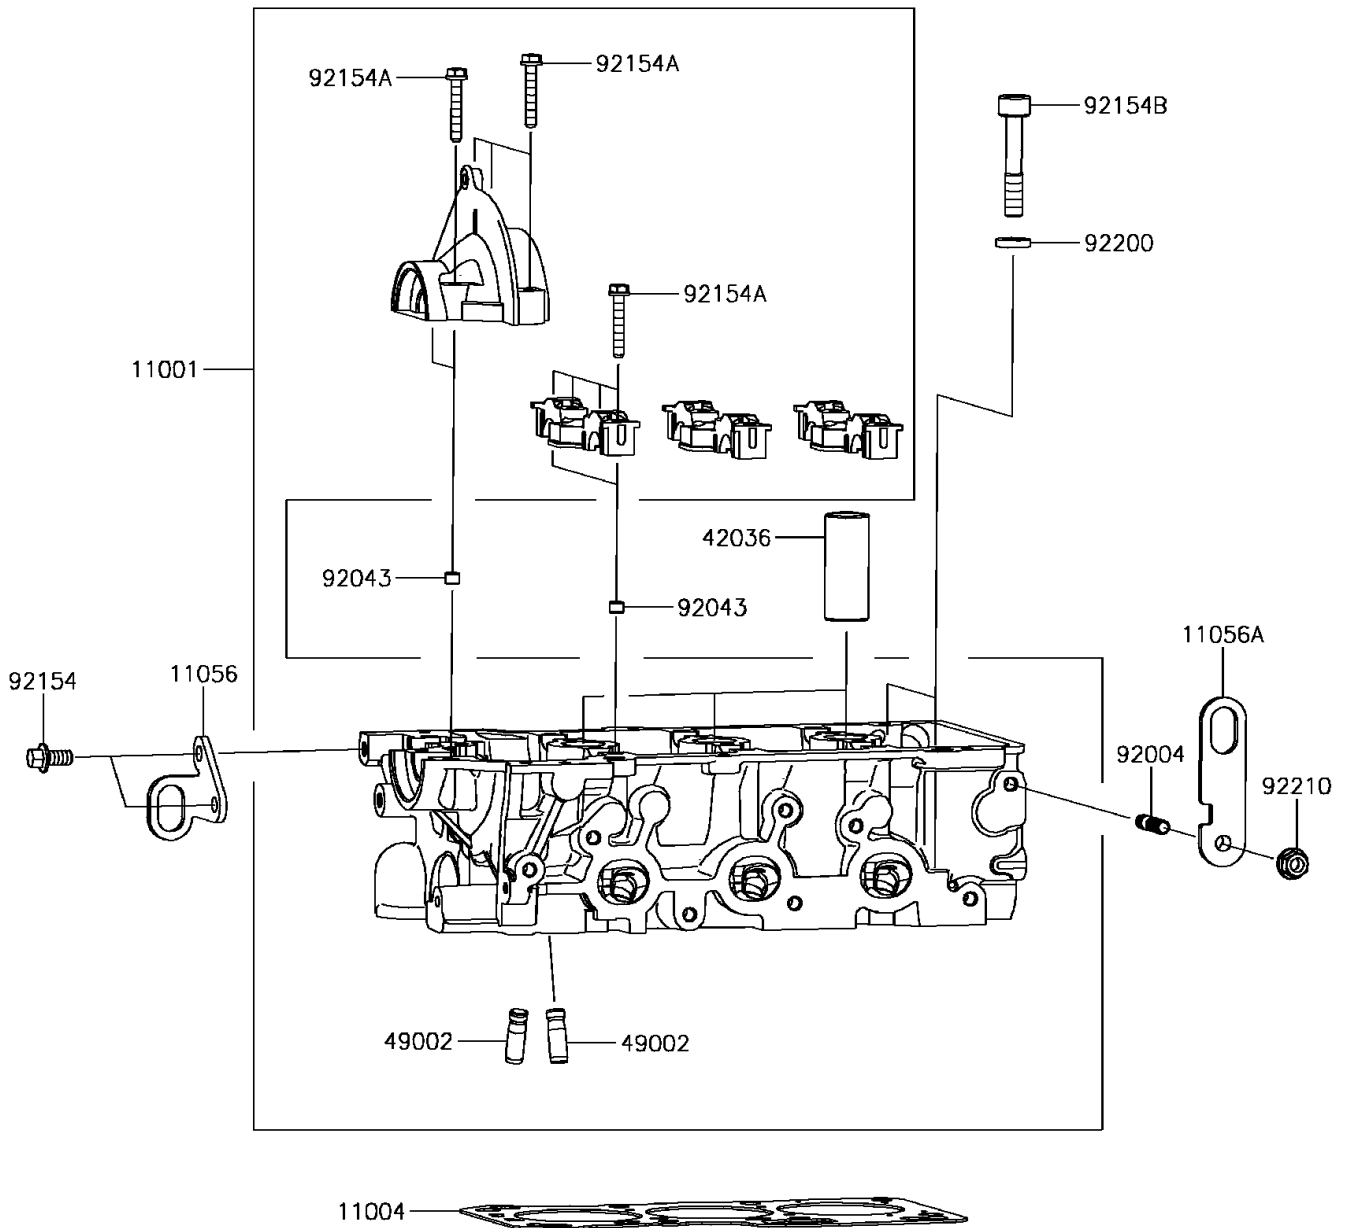

2017 MULE PRO-FX™ EPS

PARTS DIAGRAM

Cylinder Head

E1111

2017 MULE PRO-FX™ EPS

PARTS LIST

Cylinder Head

ITEM NAME

PART NUMBER

QUANTITY
