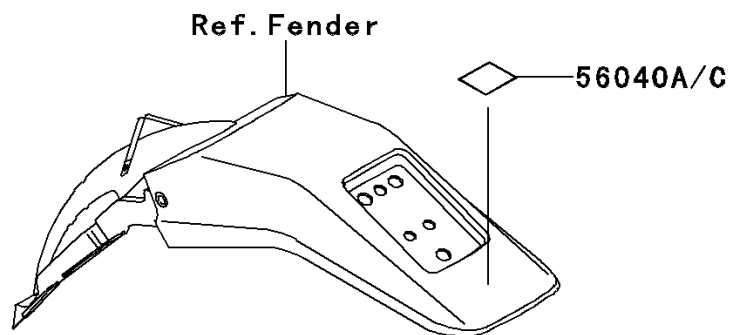

2001 KDX220R

PARTS DIAGRAM

Labels

Kawasaki

Let the Good Times Roll®

F2860

2001 KDX220R

PARTS LIST

Labels

ITEM NAME	PART NUMBER	QUANTITY
LABEL-WARNING,OFF-ROAD VEHICLE (Ref # 56040)	56040-1018	1
LABEL-WARNING,GASOLINE/OIL (Ref # 56040A)	56040-1129	1
LABEL-WARNING,OFF-ROAD VEHICLE (Ref # 56040B)	56040-1304	1
LABEL-WARNING,GASOLINE/OIL (Ref # 56040C)	56040-1306	1