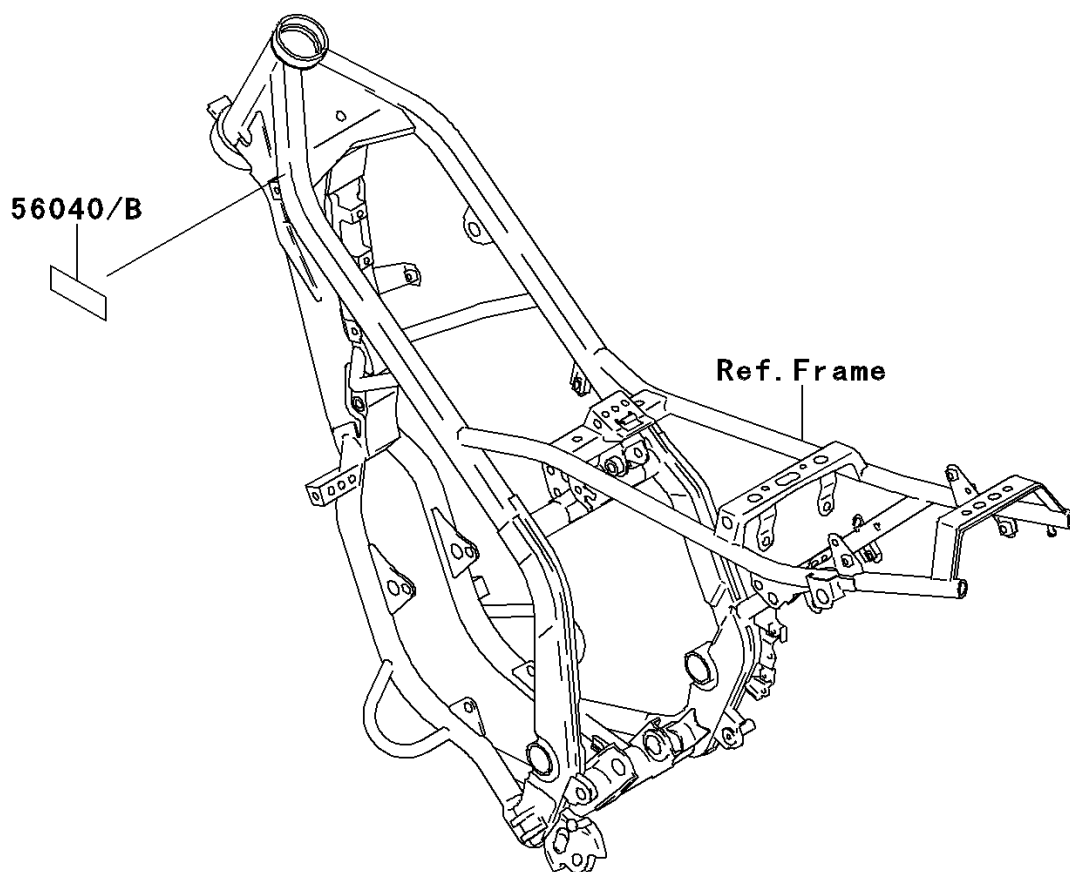

2001 KDX220R

PARTS DIAGRAM

Labels

Kawasaki

Let the Good Times Roll®

F2860

2001 KDX220R

PARTS LIST

Labels

ITEM NAME	PART NUMBER	QUANTITY
LABEL-WARNING,OFF-ROAD VEHICLE (Ref # 56040)	56040-1018	1
LABEL-WARNING,GASOLINE/OIL (Ref # 56040A)	56040-1129	1
LABEL-WARNING,OFF-ROAD VEHICLE (Ref # 56040B)	56040-1304	1
LABEL-WARNING,GASOLINE/OIL (Ref # 56040C)	56040-1306	1