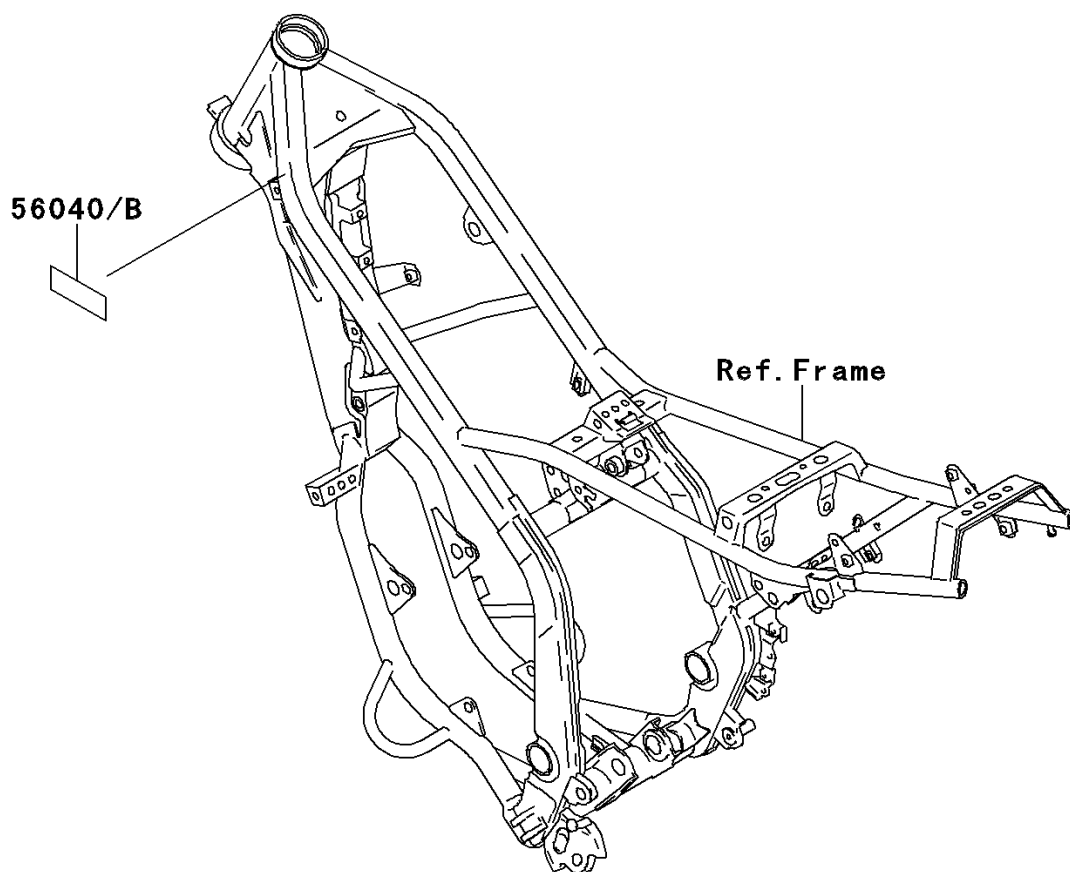

1997 KDX220R

PARTS DIAGRAM

Labels

Kawasaki

Let the Good Times Roll®

F2860

1997 KDX220R

PARTS LIST

Labels

ITEM NAME

PART NUMBER

QUANTITY
