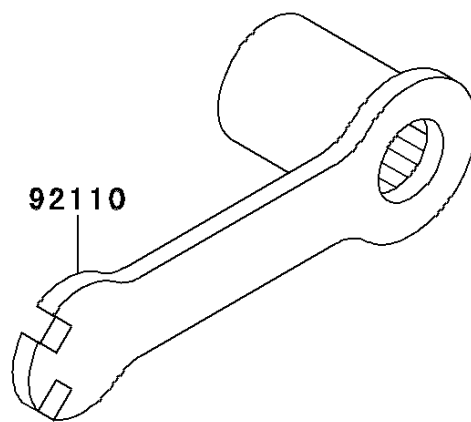

1999 KDX220R

PARTS DIAGRAM

Owner's Tools

F2810

1999 KDX220R

PARTS LIST

Owner's Tools

ITEM NAME	PART NUMBER	QUANTITY
GASKET-LIQUID,TUBE,100G,SILVER (Ref # 92104)	92104-002	1
TOOL-WRENCH,BOX,21MM&SPOKE (Ref # 92110)	92110-1142	1