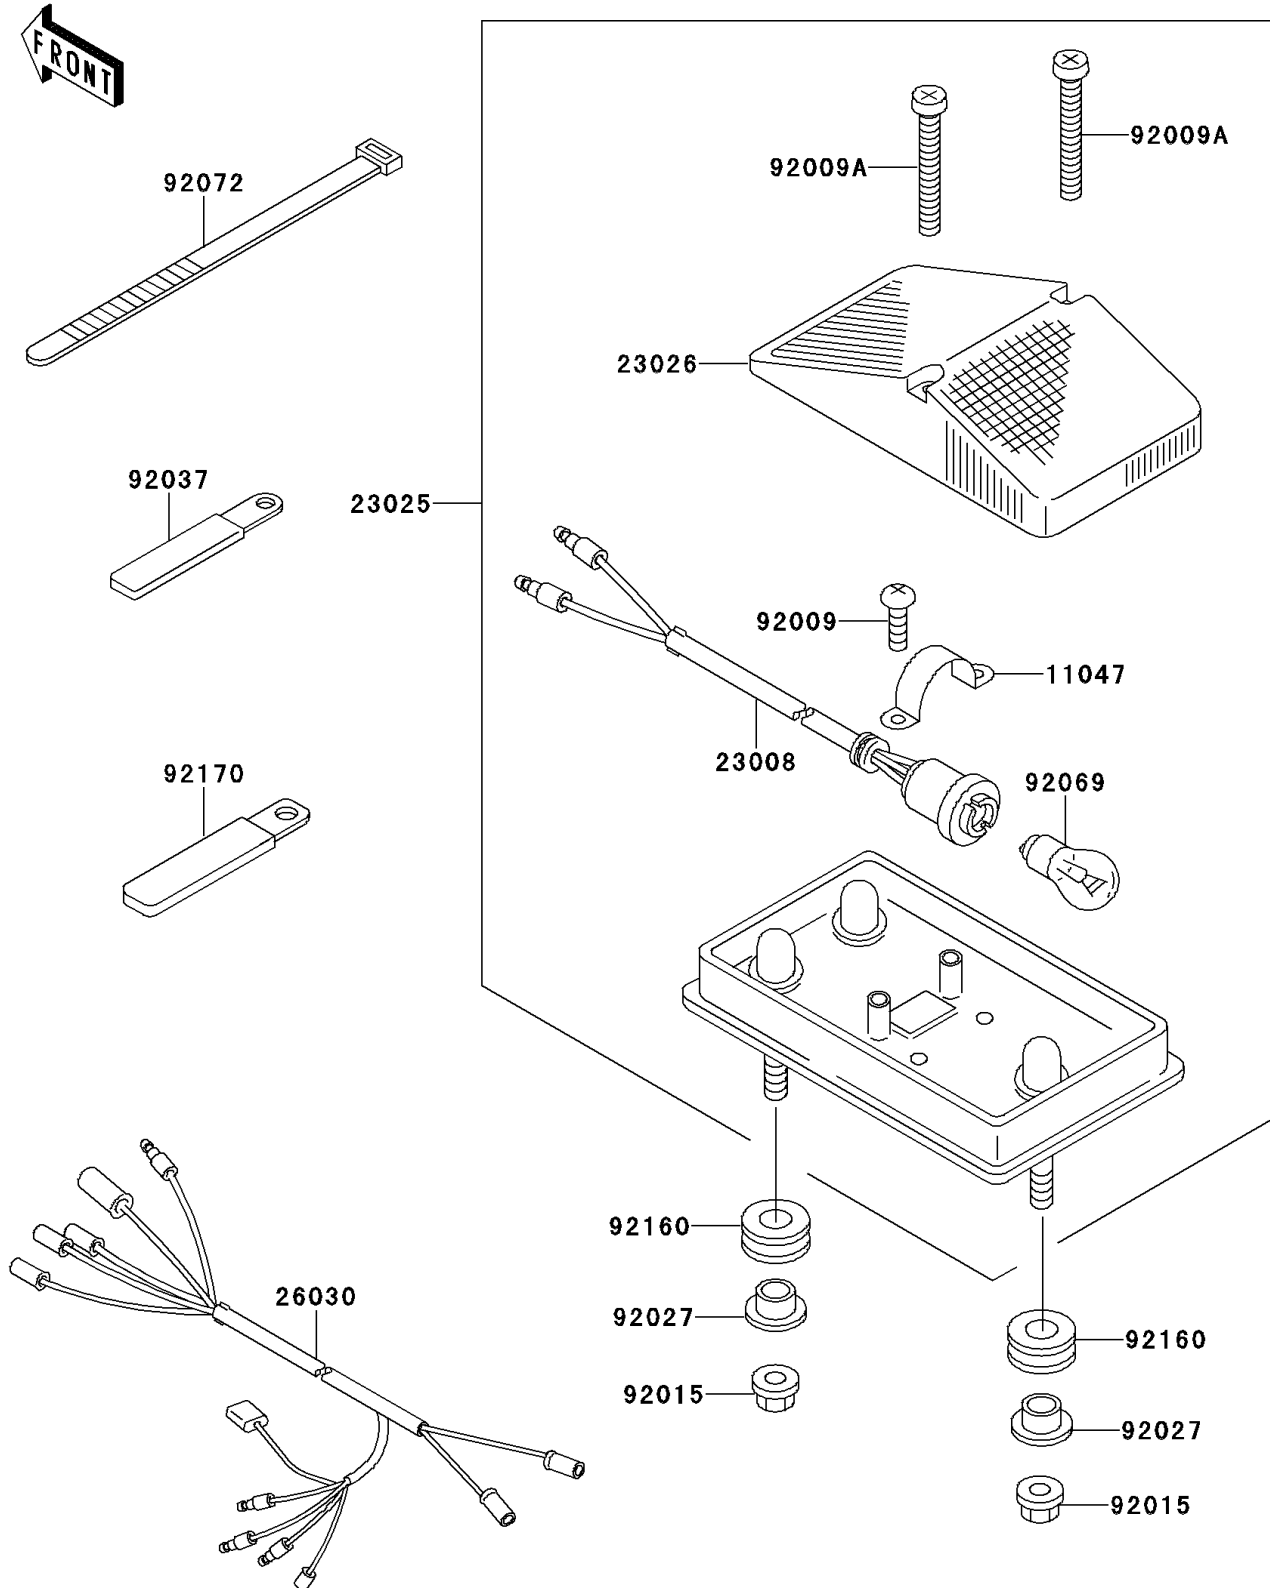

1998 KDX220R

PARTS DIAGRAM

Taillight(s)

F2720

1998 KDX220R

PARTS LIST

Taillight(s)

Kawasaki

Let the Good Times Roll®

ITEM NAME

PART NUMBER

QUANTITY
