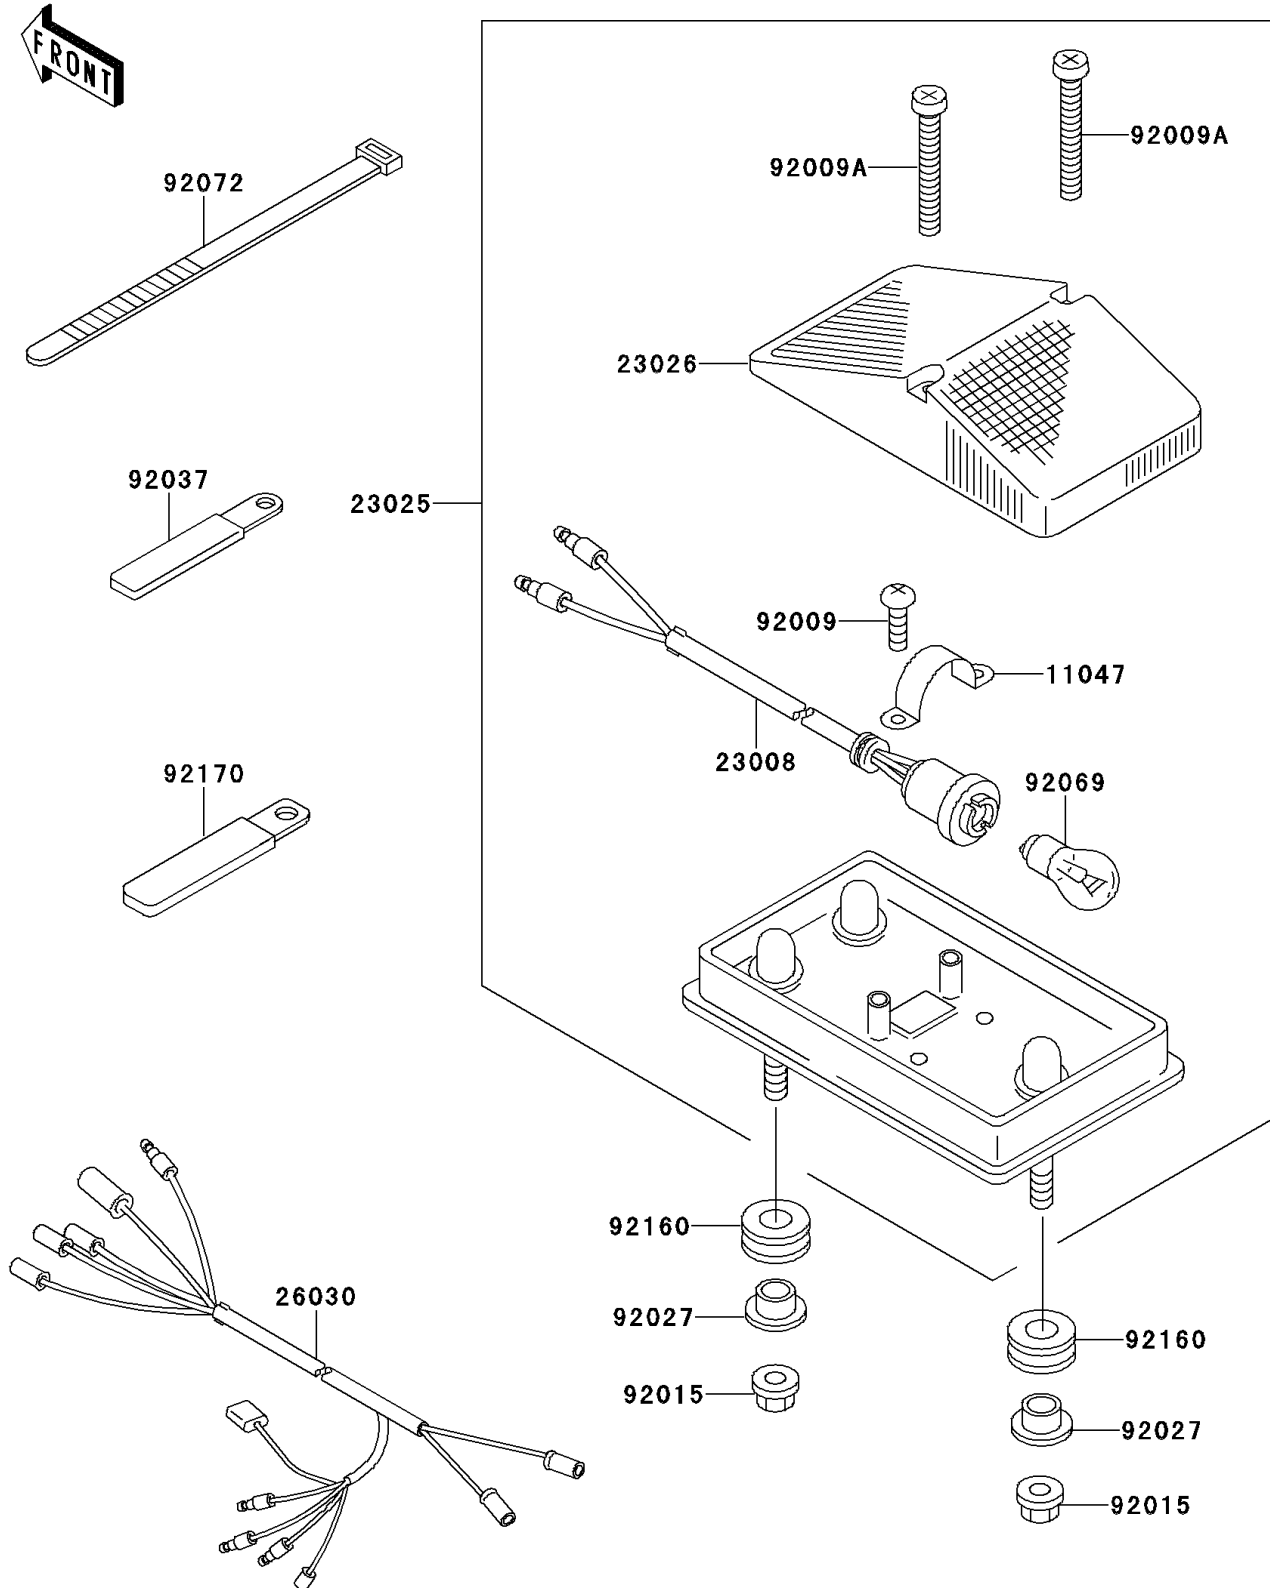

1997 KDX220R

PARTS DIAGRAM

Taillight(s)

F2720

1997 KDX220R

PARTS LIST

Taillight(s)

ITEM NAME

PART NUMBER

QUANTITY
