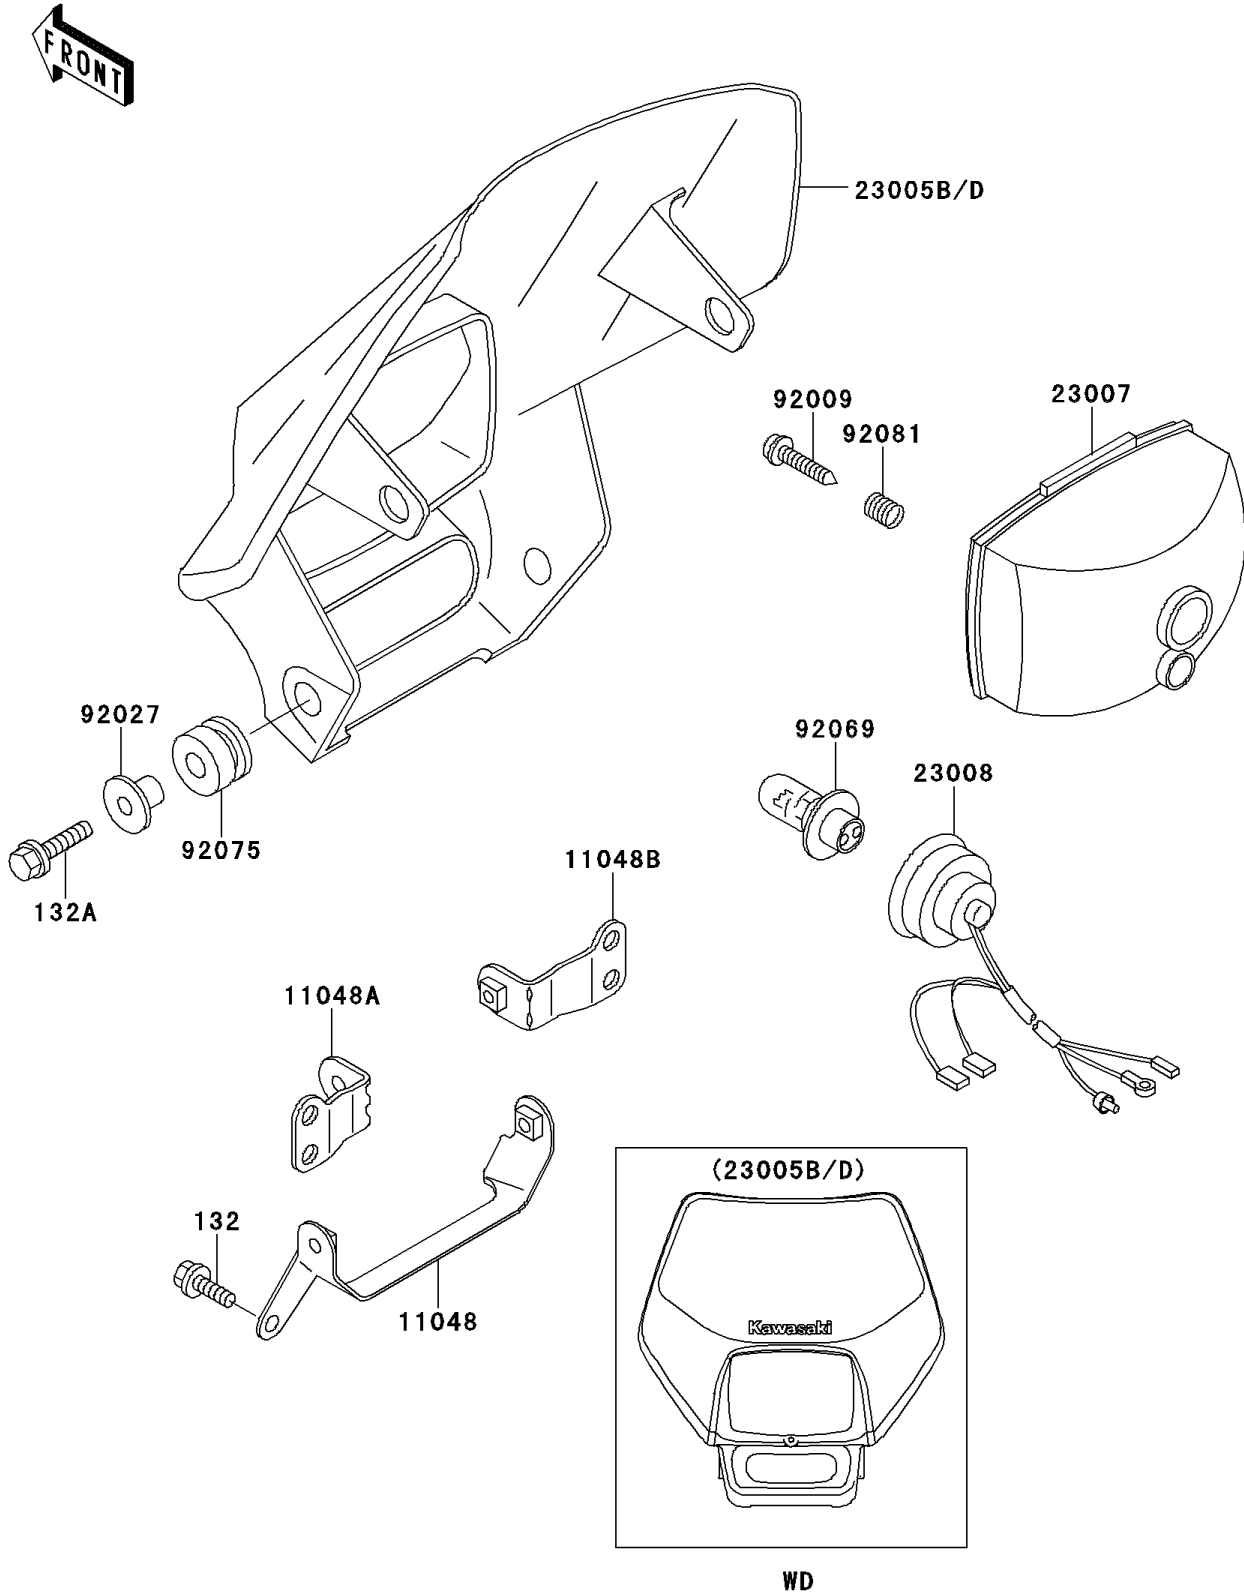

1998 KDX220R

PARTS DIAGRAM

Headlight(s)

F2710

1998 KDX220R

PARTS LIST

Headlight(s)

Kawasaki

Let the Good Times Roll®

ITEM NAME

PART NUMBER

QUANTITY
