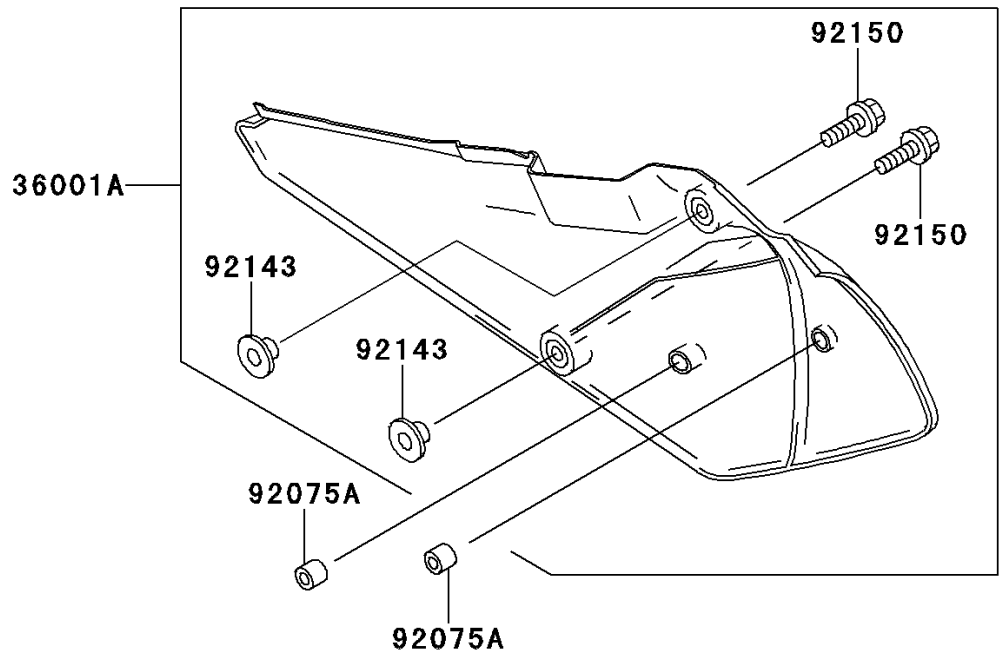

1998 KDX220R

PARTS DIAGRAM

Side Covers/Chain Cover

F2610

1998 KDX220R

PARTS LIST

Side Covers/Chain Cover

Kawasaki

Let the Good Times Roll®

ITEM NAME

PART NUMBER

QUANTITY
