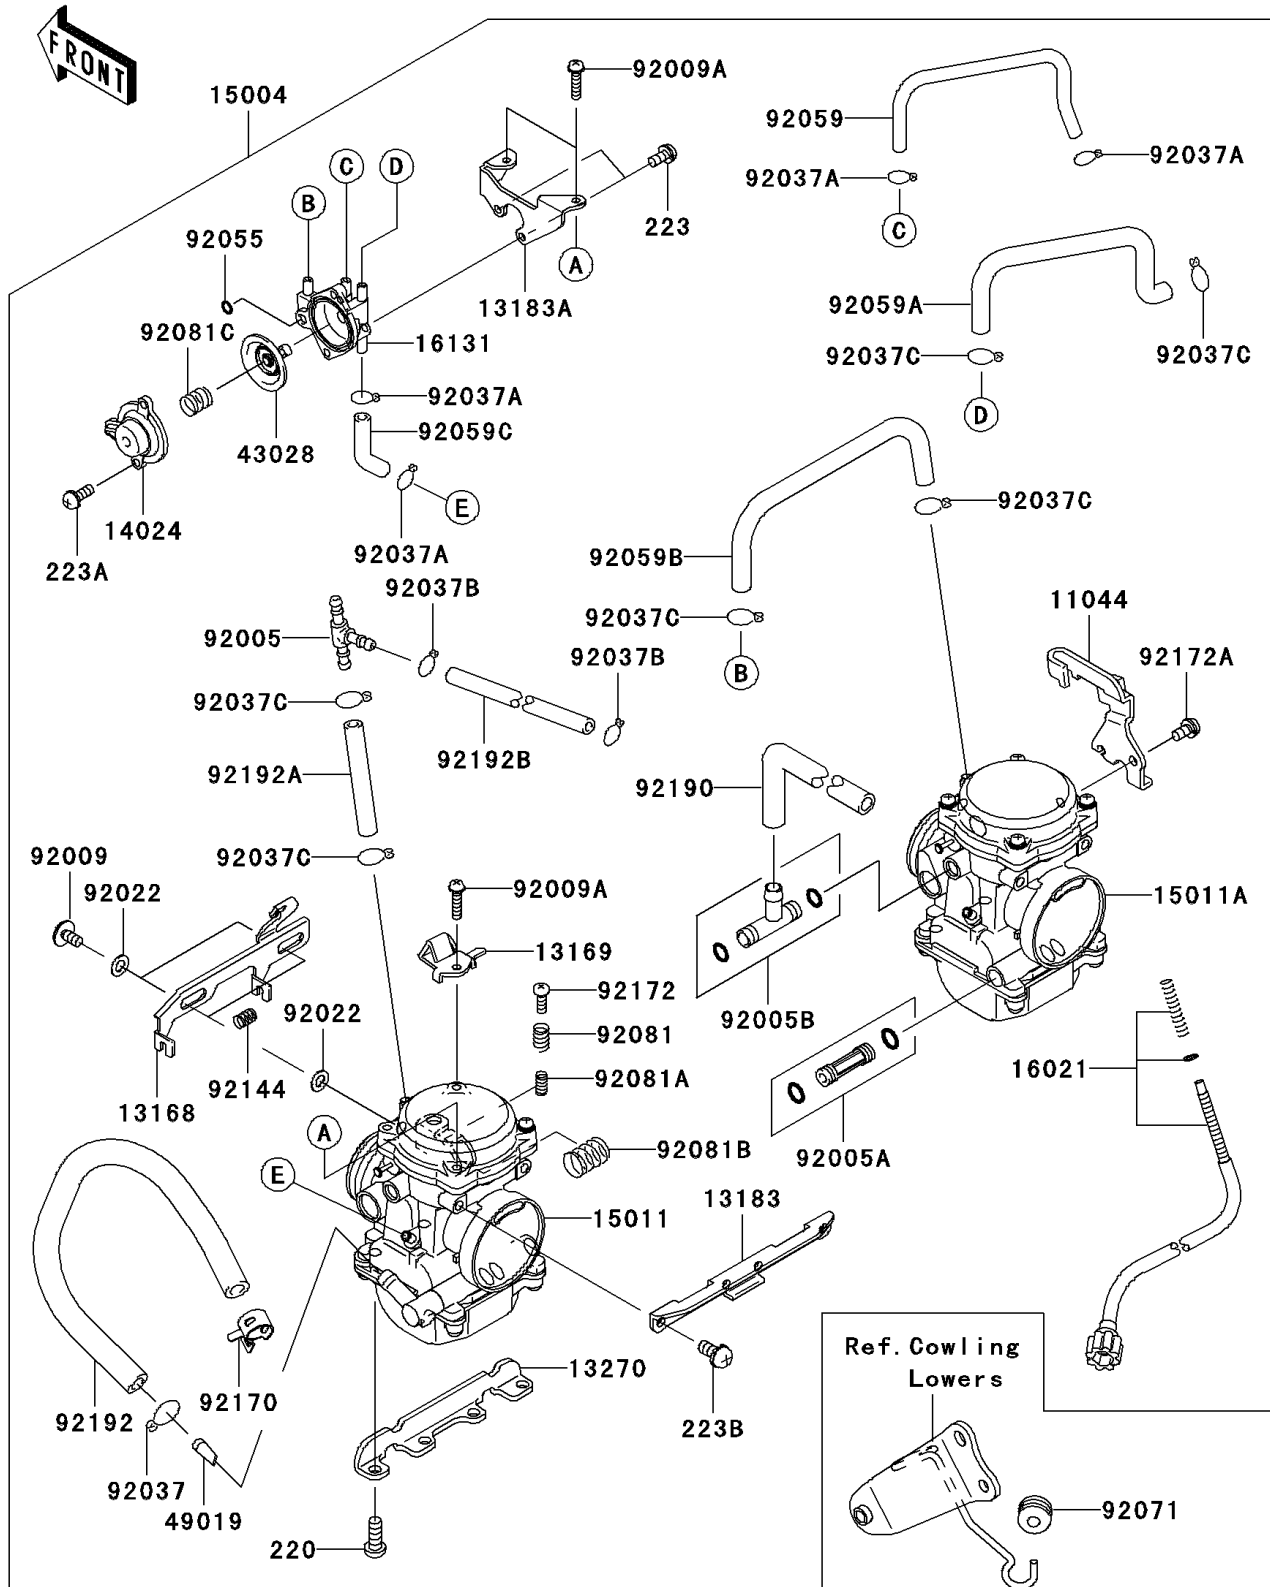

2008 Ninja® 250R

PARTS DIAGRAM

Carburetor

E1611