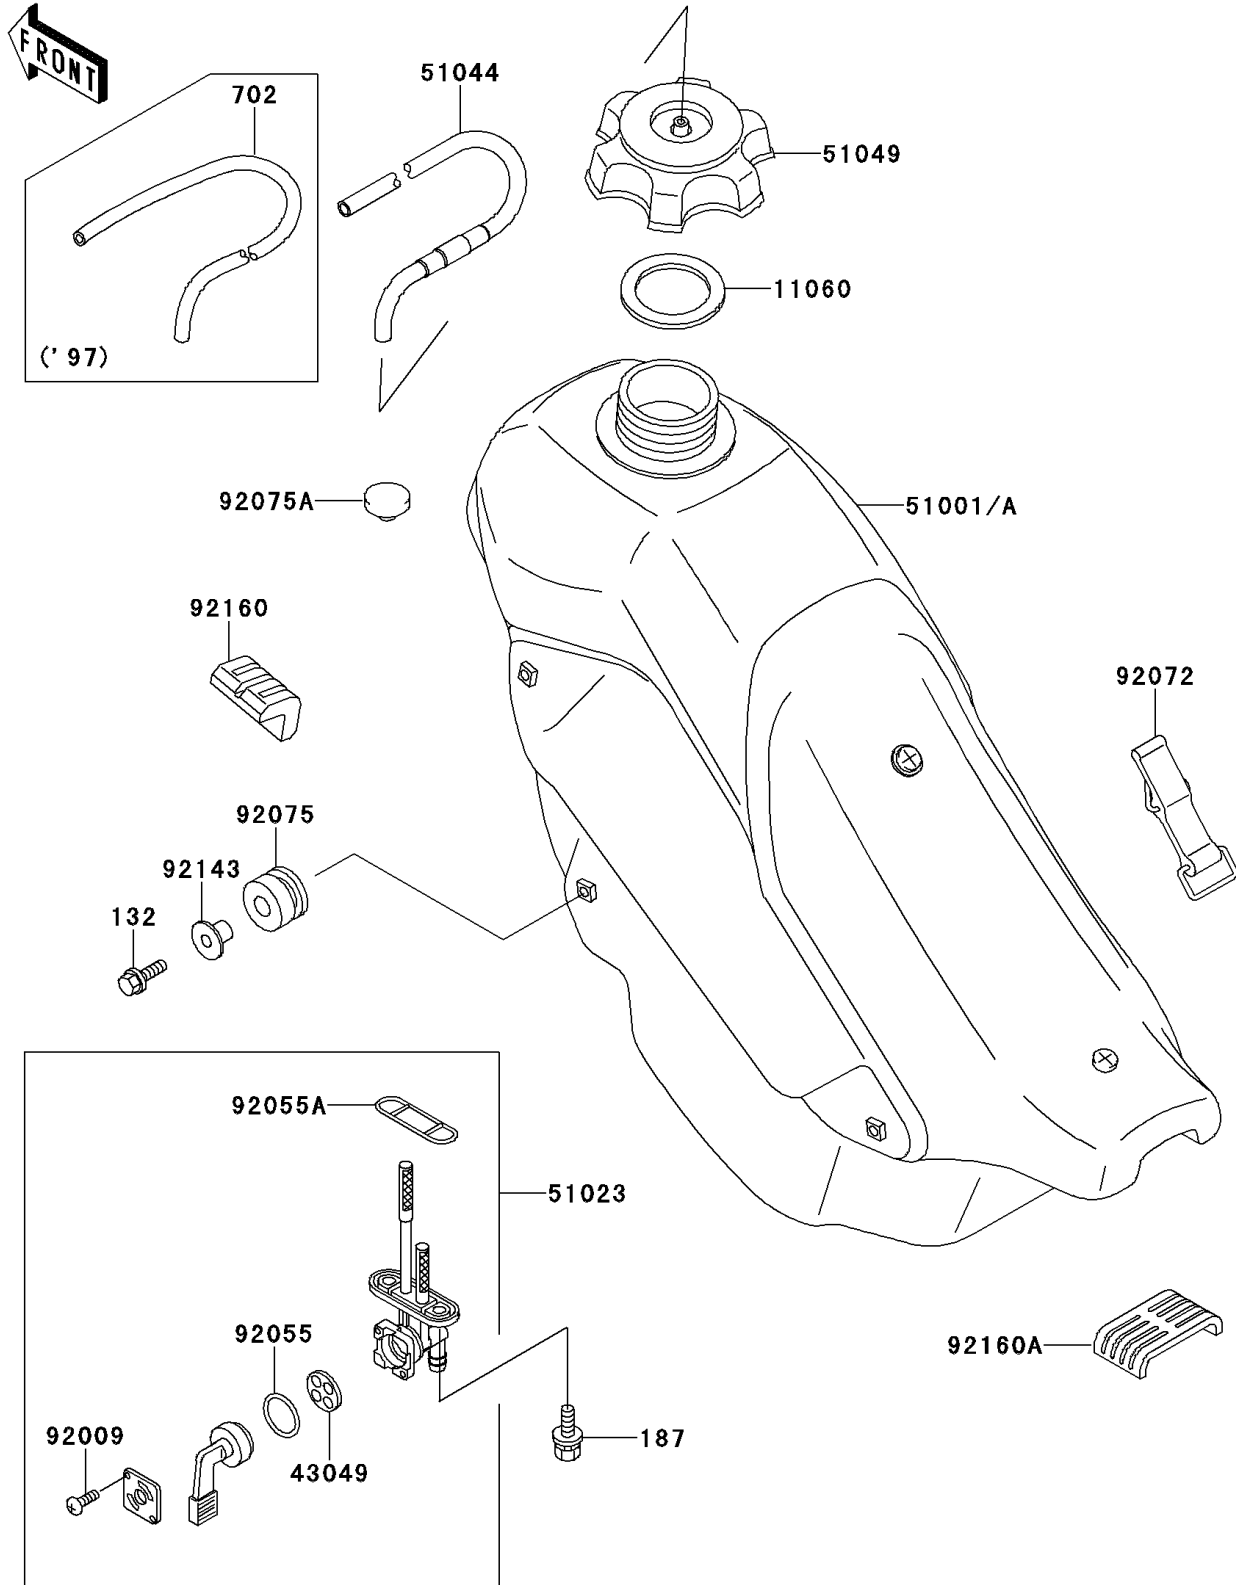

1997 KDX220R

PARTS DIAGRAM

Fuel Tank

F2410

1997 KDX220R

PARTS LIST

Fuel Tank

ITEM NAME

PART NUMBER

QUANTITY
