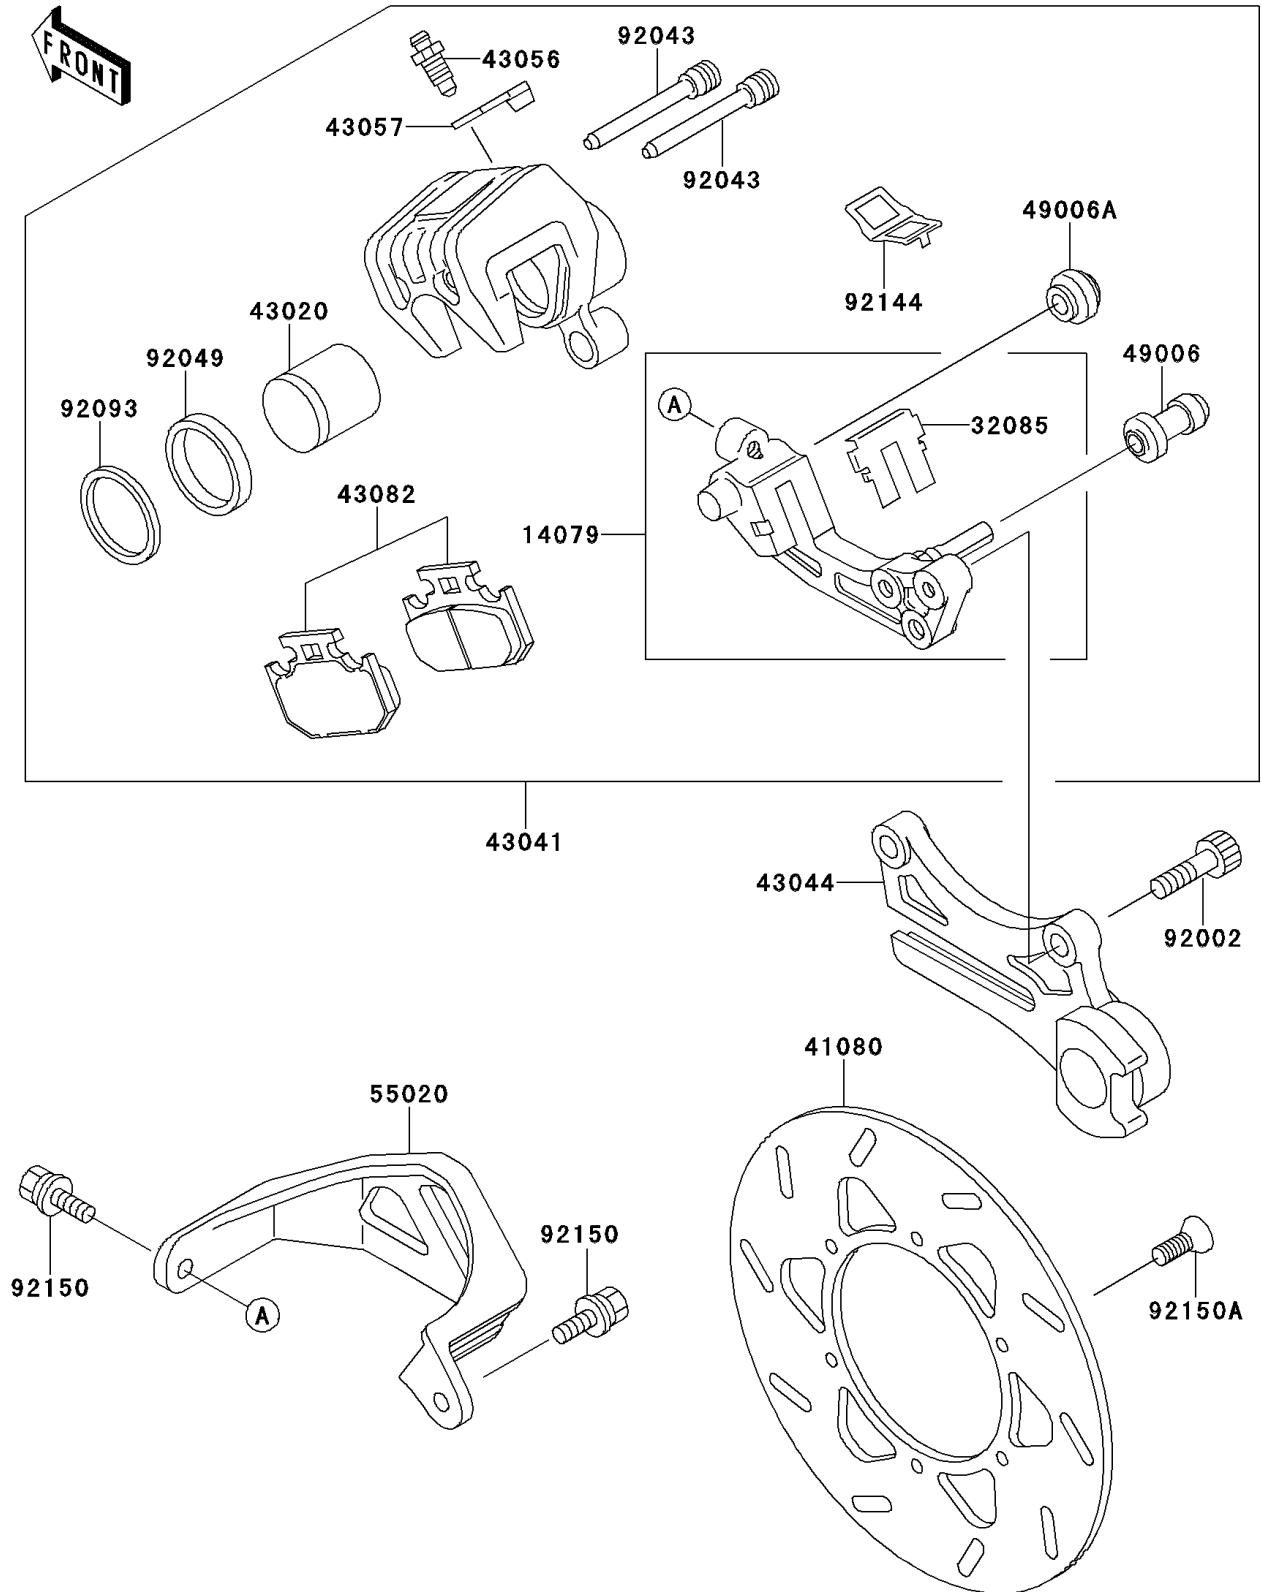

1998 KDX220R

PARTS DIAGRAM

Rear Brake

F2294

1998 KDX220R

PARTS LIST

Rear Brake

ITEM NAME

PART NUMBER

QUANTITY
