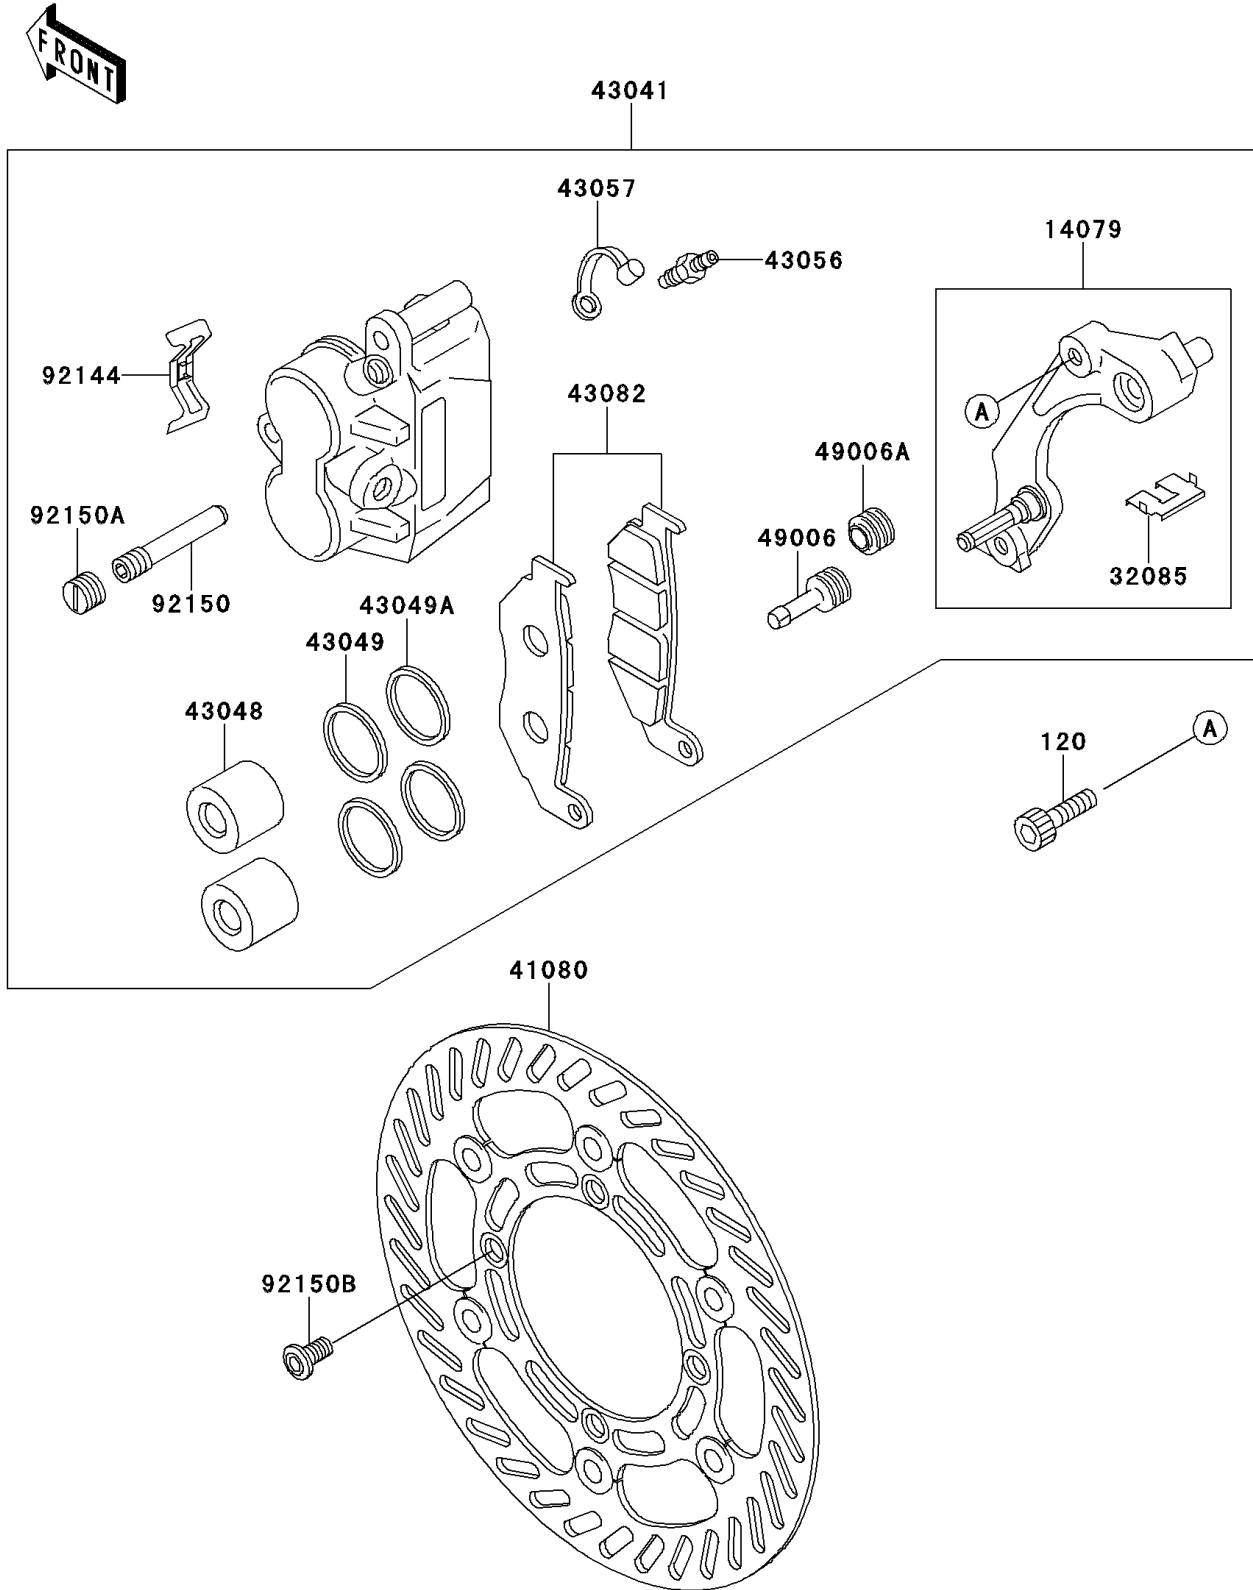

1997 KDX220R

PARTS DIAGRAM

Front Brake

F2292

1997 KDX220R

PARTS LIST

Front Brake

ITEM NAME

PART NUMBER

QUANTITY
