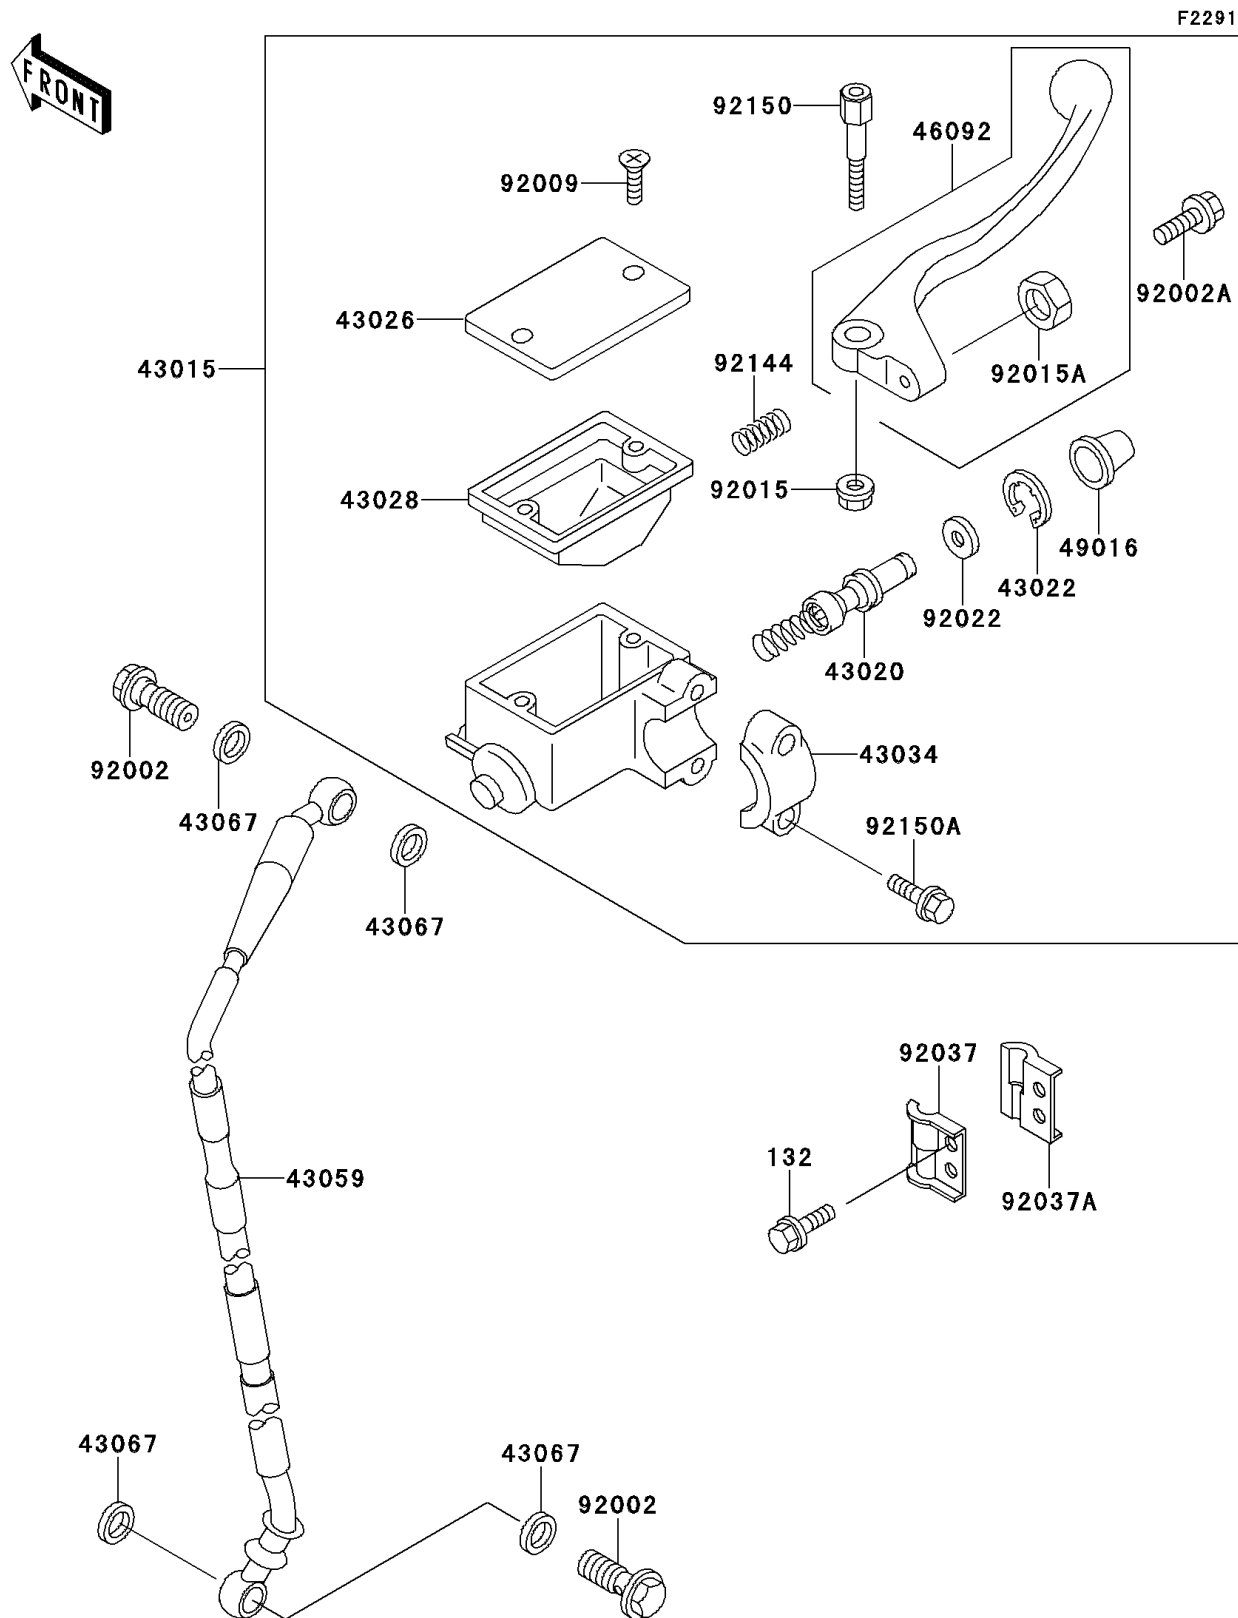

1998 KDX220R

PARTS DIAGRAM

Front Master Cylinder

1998 KDX220R

PARTS LIST

Front Master Cylinder

ITEM NAME

PART NUMBER

QUANTITY
