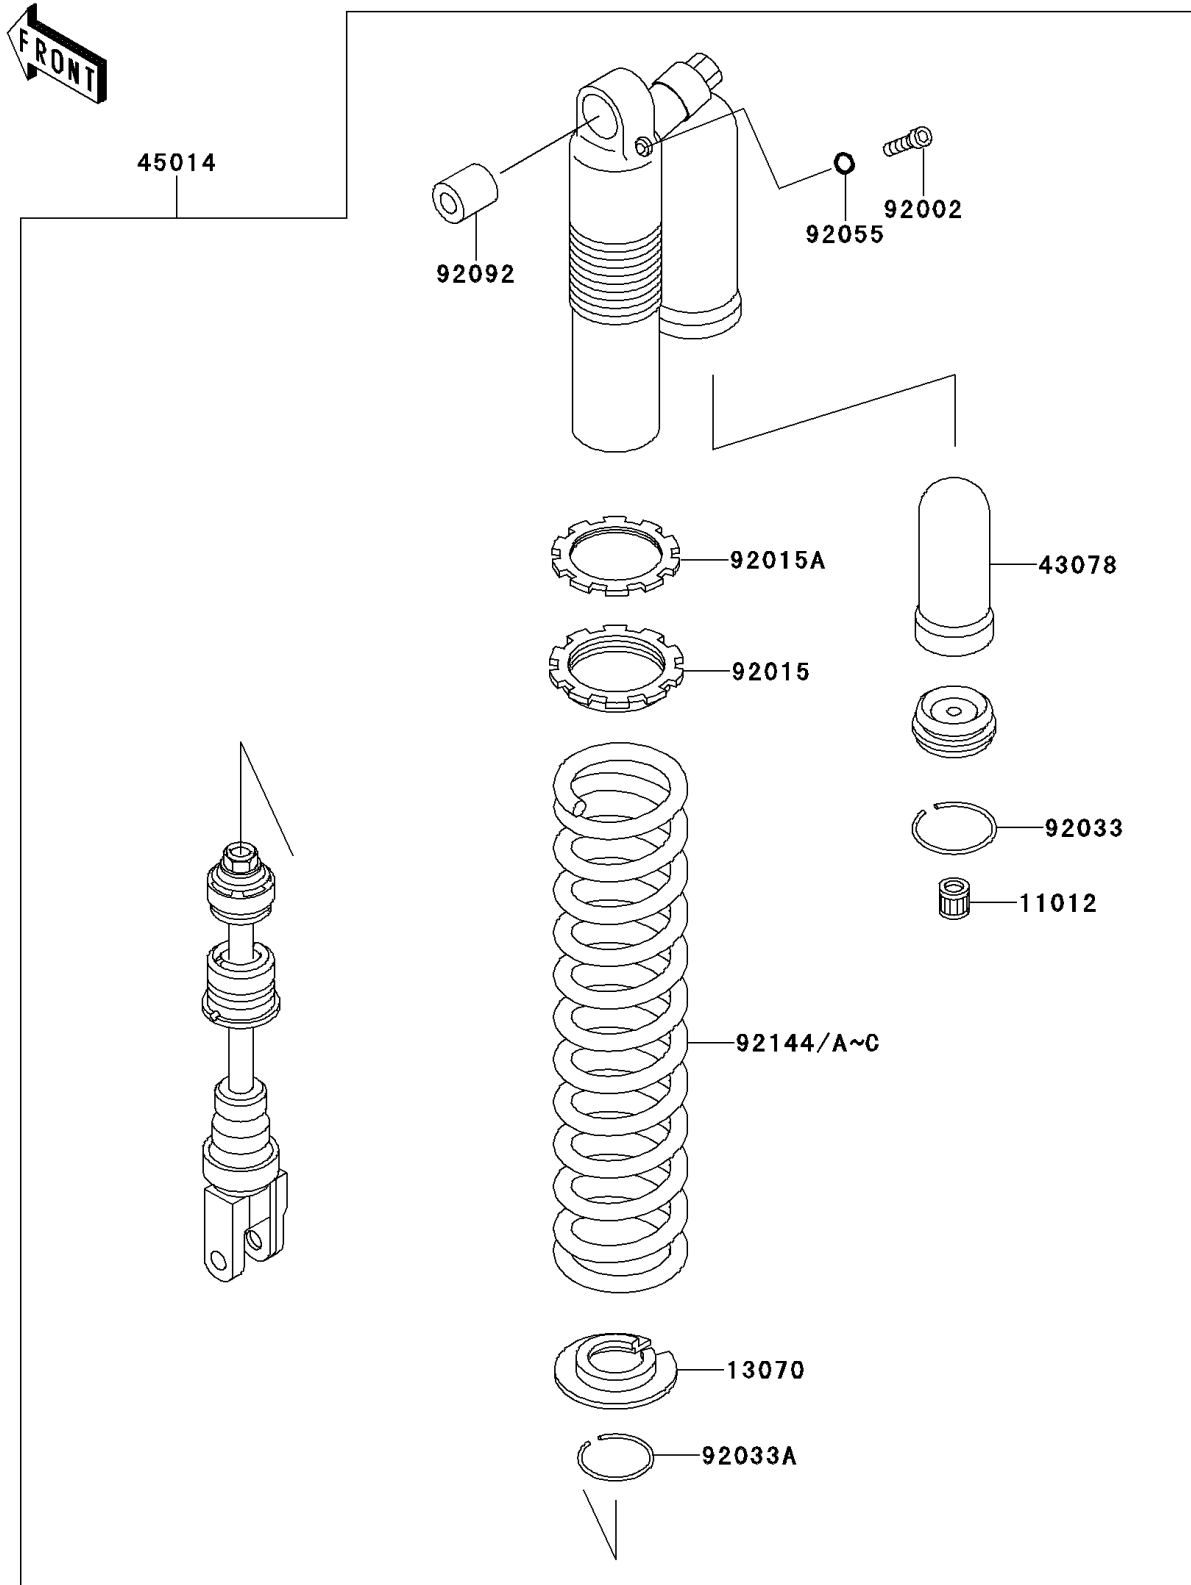

1998 KDX220R

PARTS DIAGRAM

Shock Absorber(s)

F2280

1998 KDX220R

PARTS LIST

Shock Absorber(s)

ITEM NAME

PART NUMBER

QUANTITY
