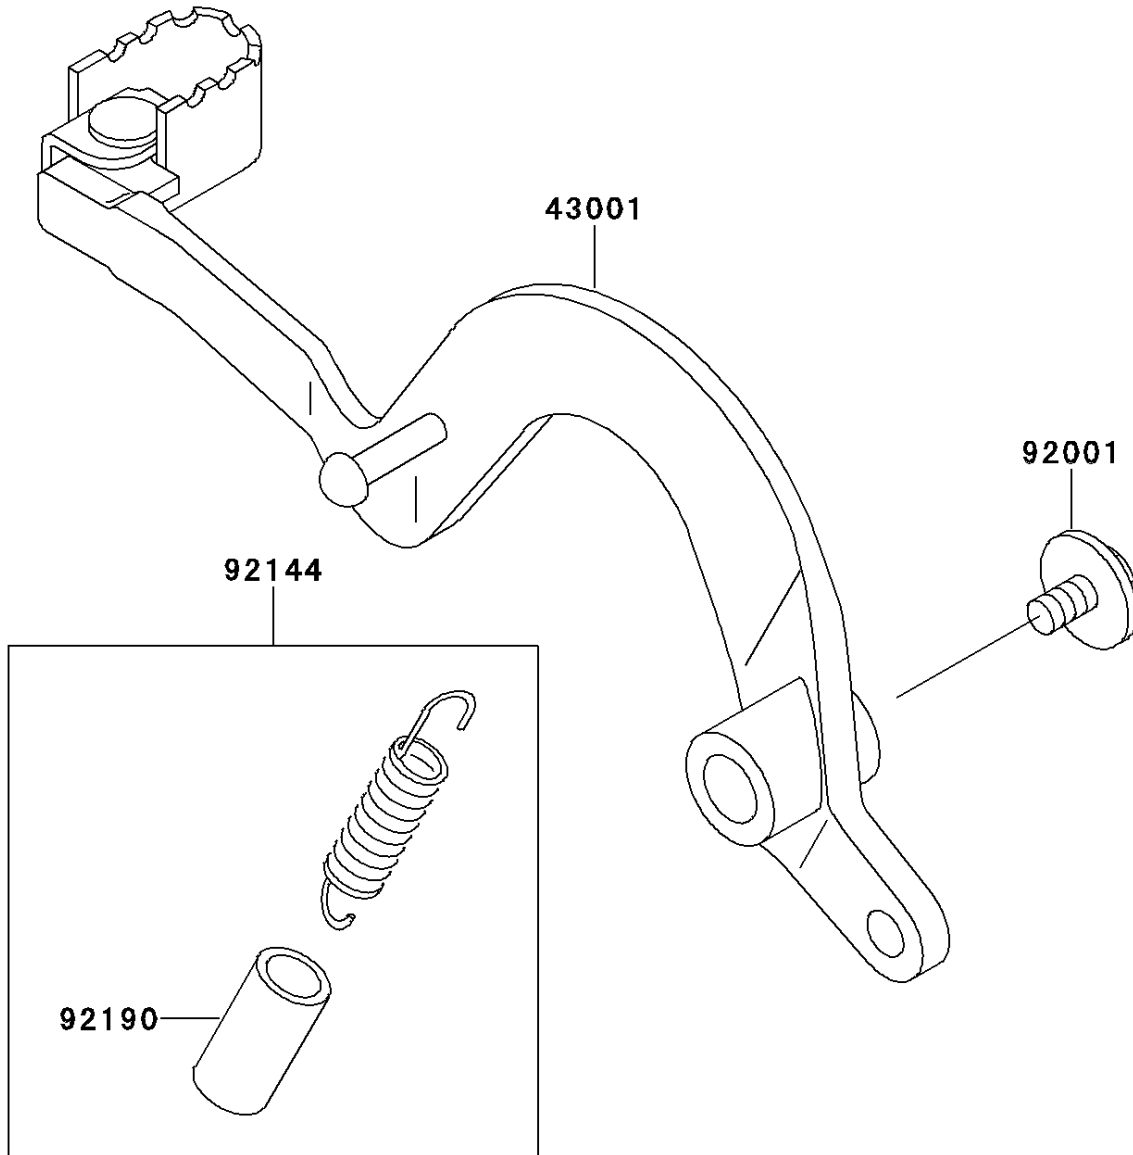

1998 KDX220R

PARTS DIAGRAM

Brake Pedal

F2260

1998 KDX220R

PARTS LIST

Brake Pedal

Kawasaki

Let the Good Times Roll®

ITEM NAME

PART NUMBER

QUANTITY
