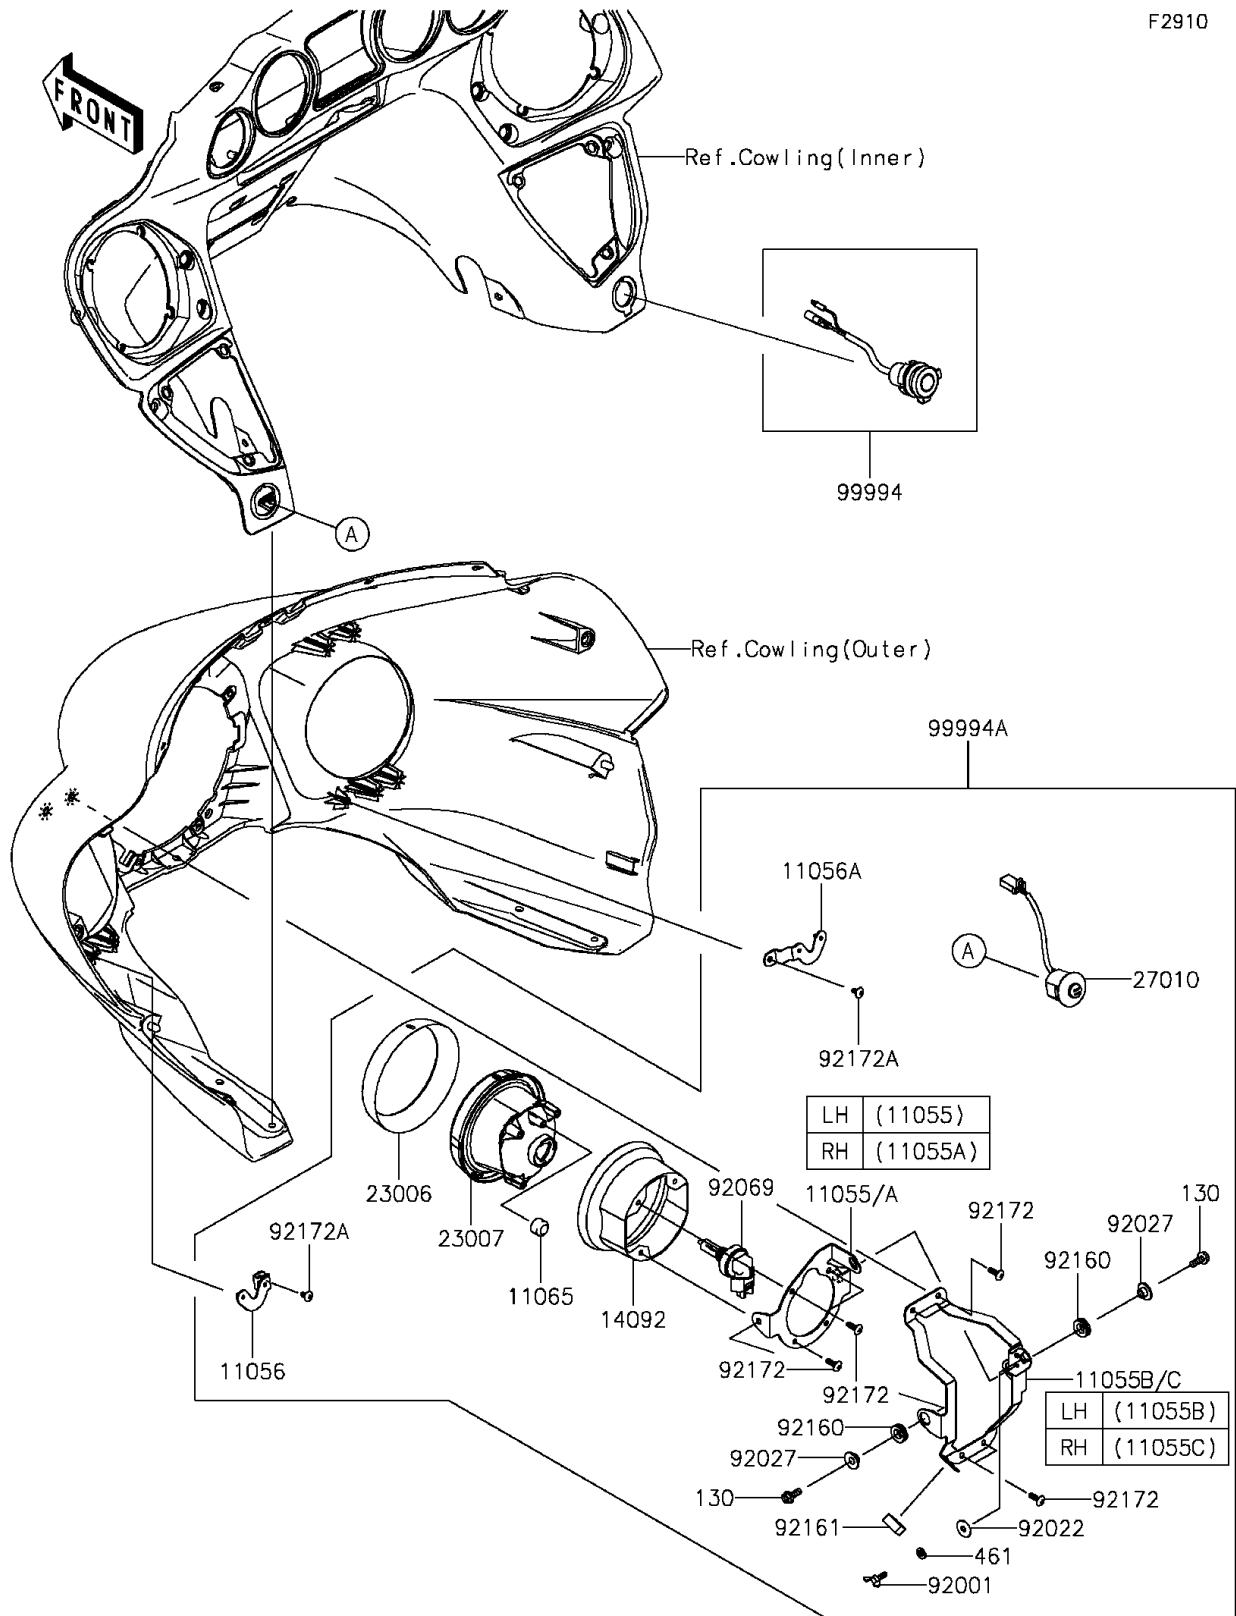

2014 VULCAN® 1700 VAQUERO® ABS

PARTS DIAGRAM

Accessory(Aux Driving Light)

F2910

2014 VULCAN® 1700 VAQUERO® ABS

Kawasaki
Let the Good Times Roll®

PARTS LIST

Accessory(Aux Driving Light)

ITEM NAME

PART NUMBER

QUANTITY
