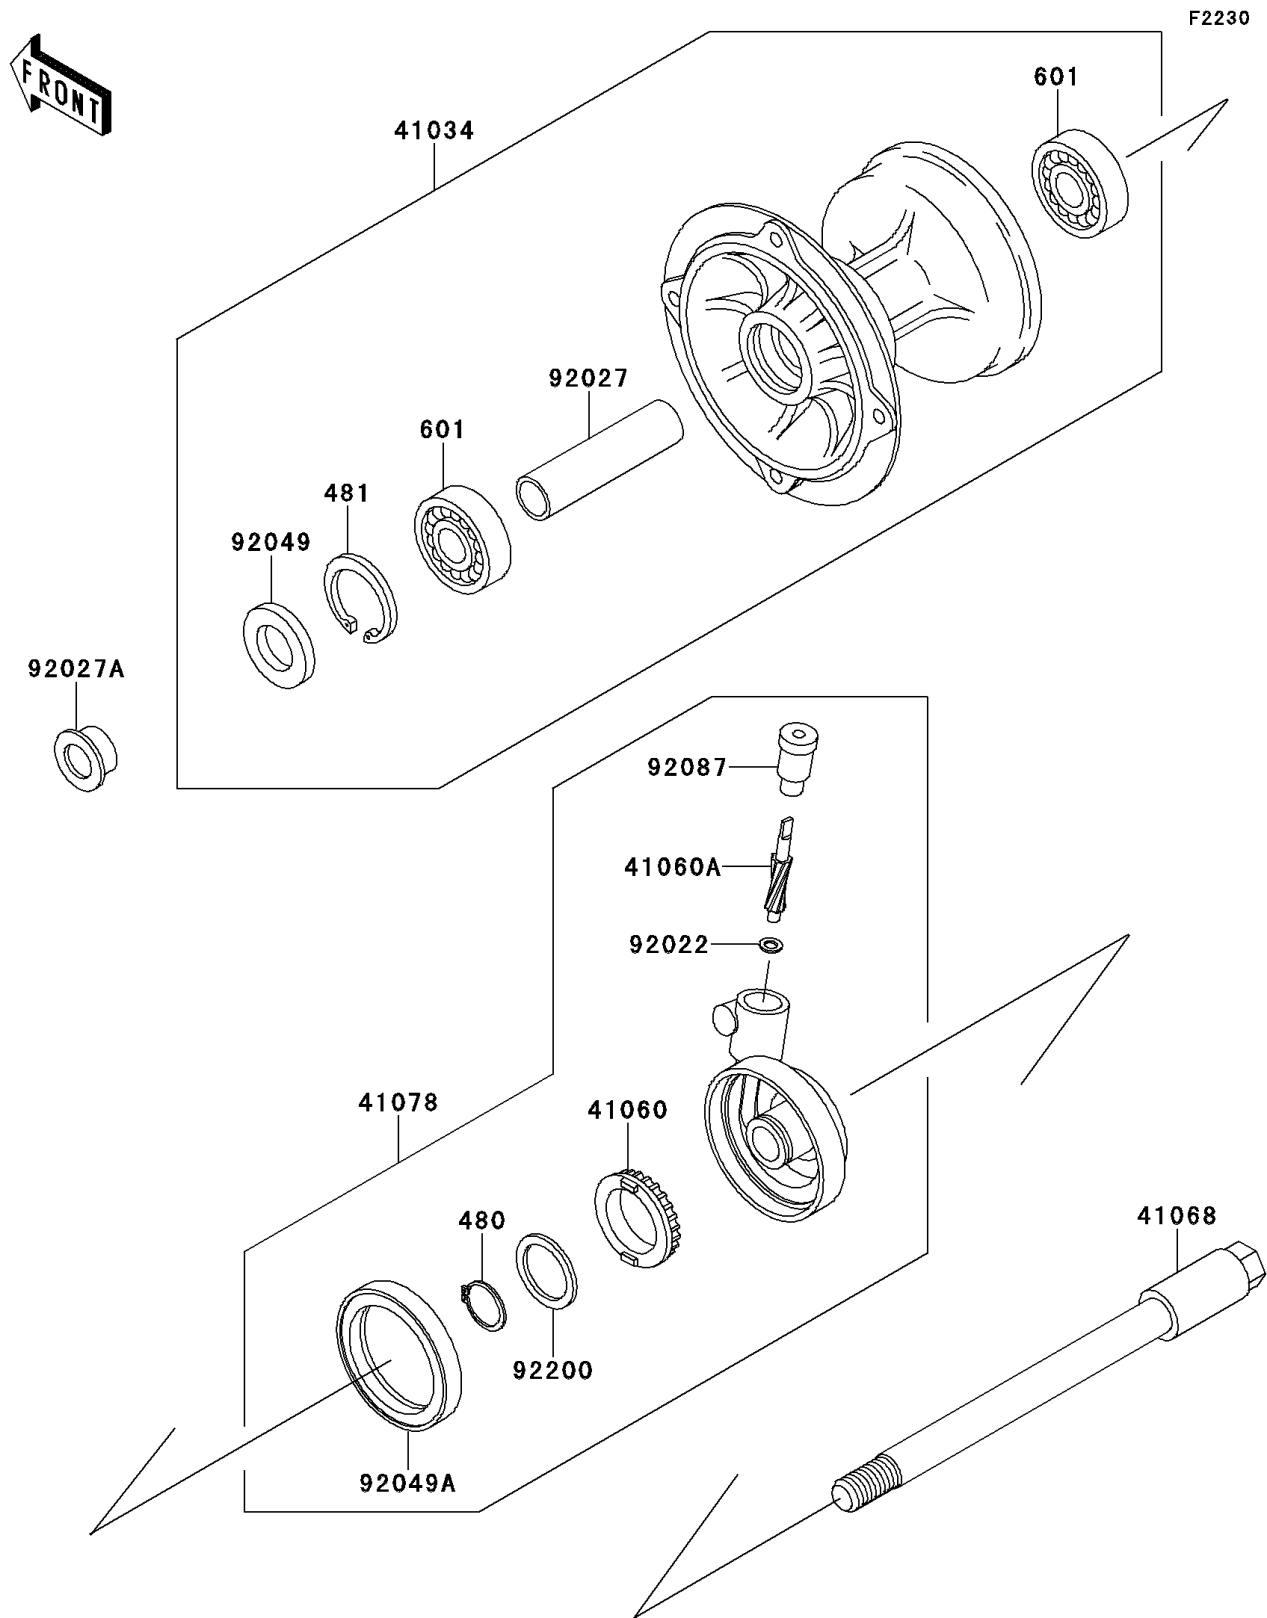

1998 KDX220R

PARTS DIAGRAM

Front Hub

1998 KDX220R

PARTS LIST

Front Hub

ITEM NAME	PART NUMBER	QUANTITY
-----------	-------------	----------
