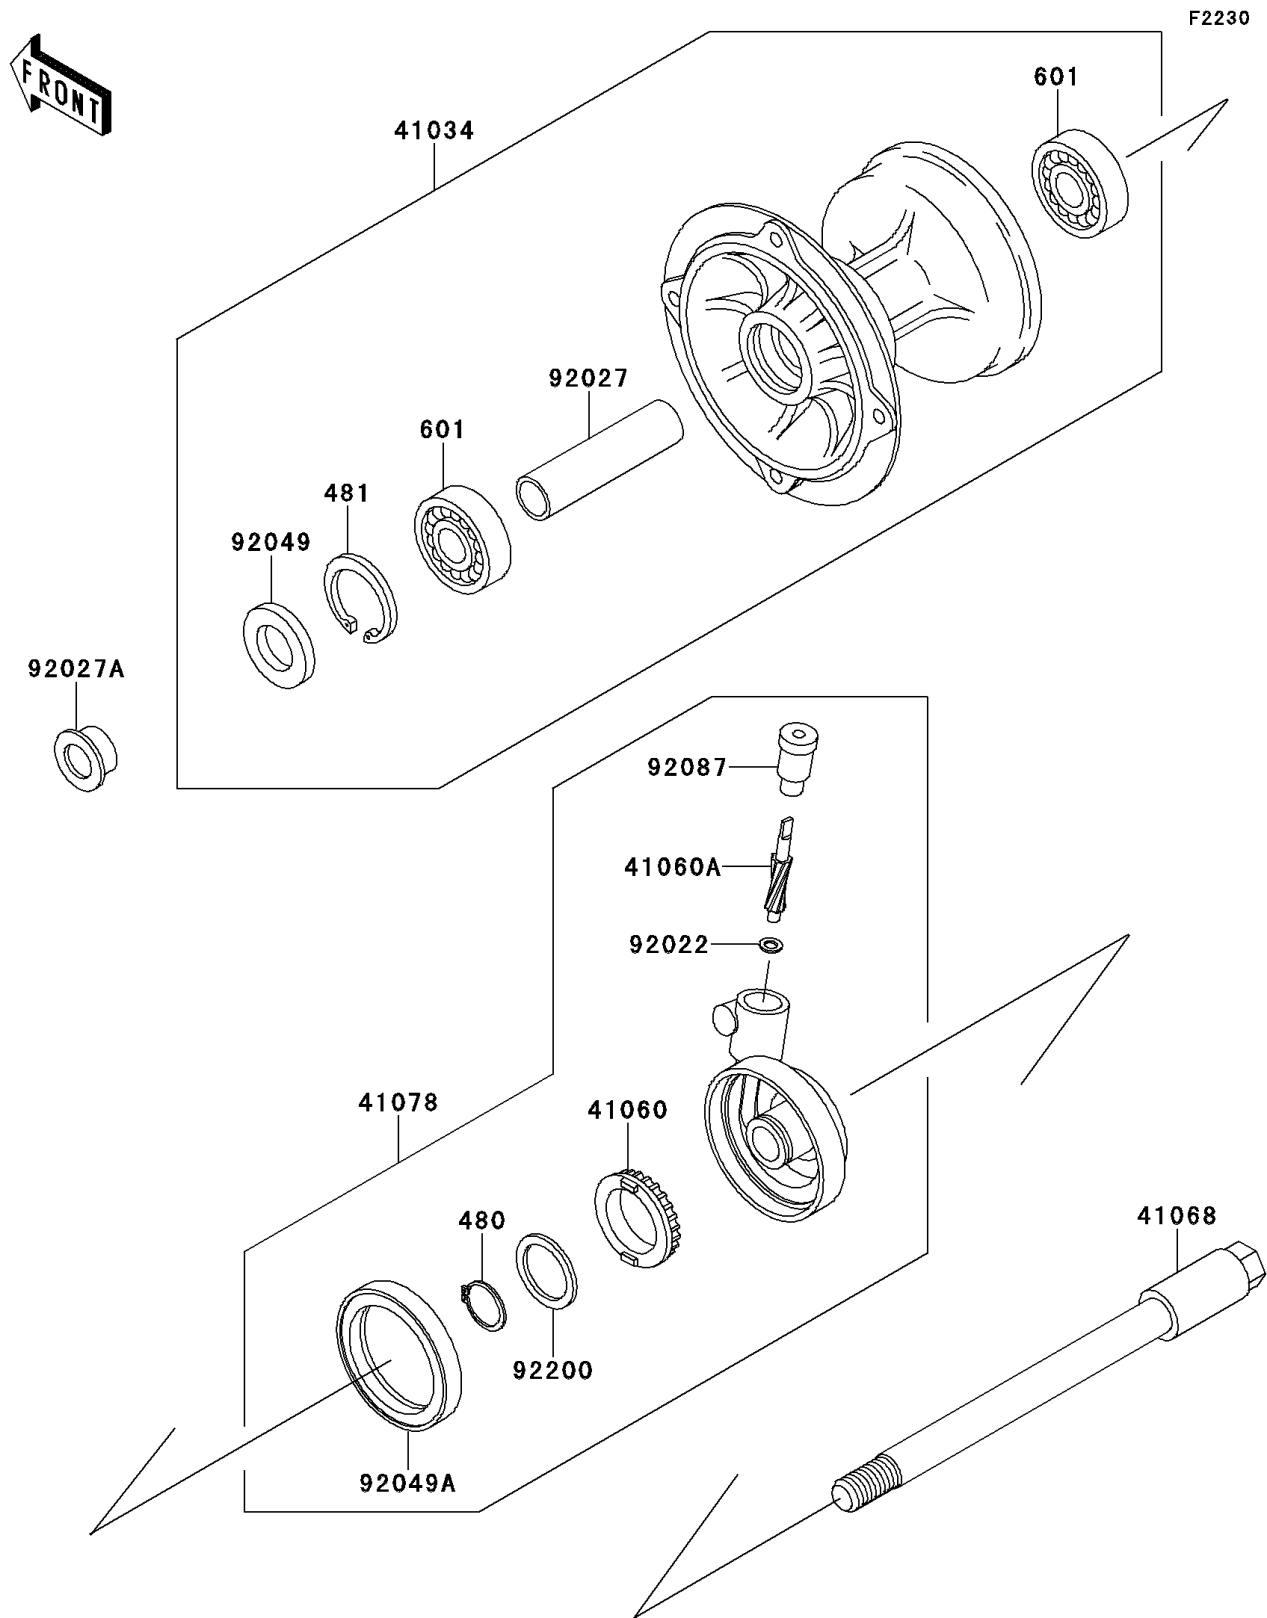

1997 KDX220R

PARTS DIAGRAM

Front Hub

1997 KDX220R

PARTS LIST

Front Hub

ITEM NAME

PART NUMBER

QUANTITY
