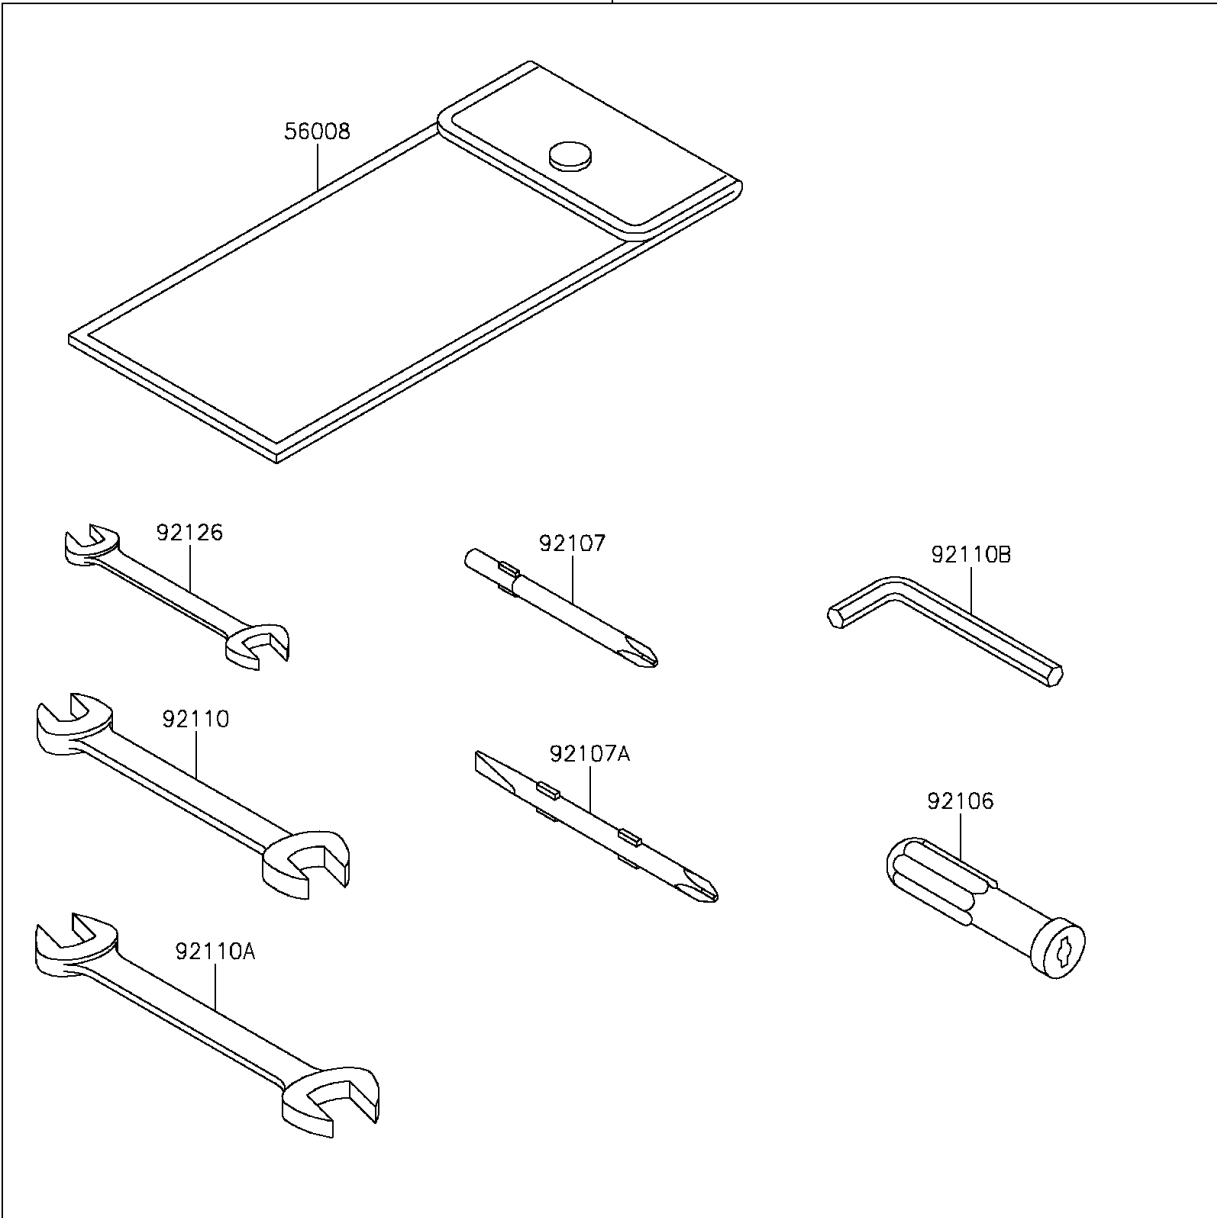

2014 VULCAN® 1700 VAQUERO® ABS

PARTS DIAGRAM

Owner's Tools

56007

F2810

2014 VULCAN® 1700 VAQUERO® ABS

Kawasaki
Let the Good Times Roll®

PARTS LIST Owner's Tools

ITEM NAME	PART NUMBER	QUANTITY
-----------	-------------	----------
