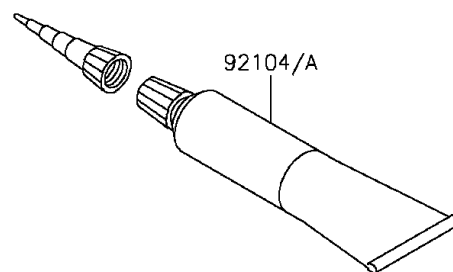

2014 VULCAN® 1700 VAQUERO® ABS

PARTS DIAGRAM

Owner's Tools

56007

F2810

2014 VULCAN® 1700 VAQUERO® ABS

Kawasaki
Let the Good Times Roll®

PARTS LIST Owner's Tools

ITEM NAME	PART NUMBER	QUANTITY
-----------	-------------	----------
