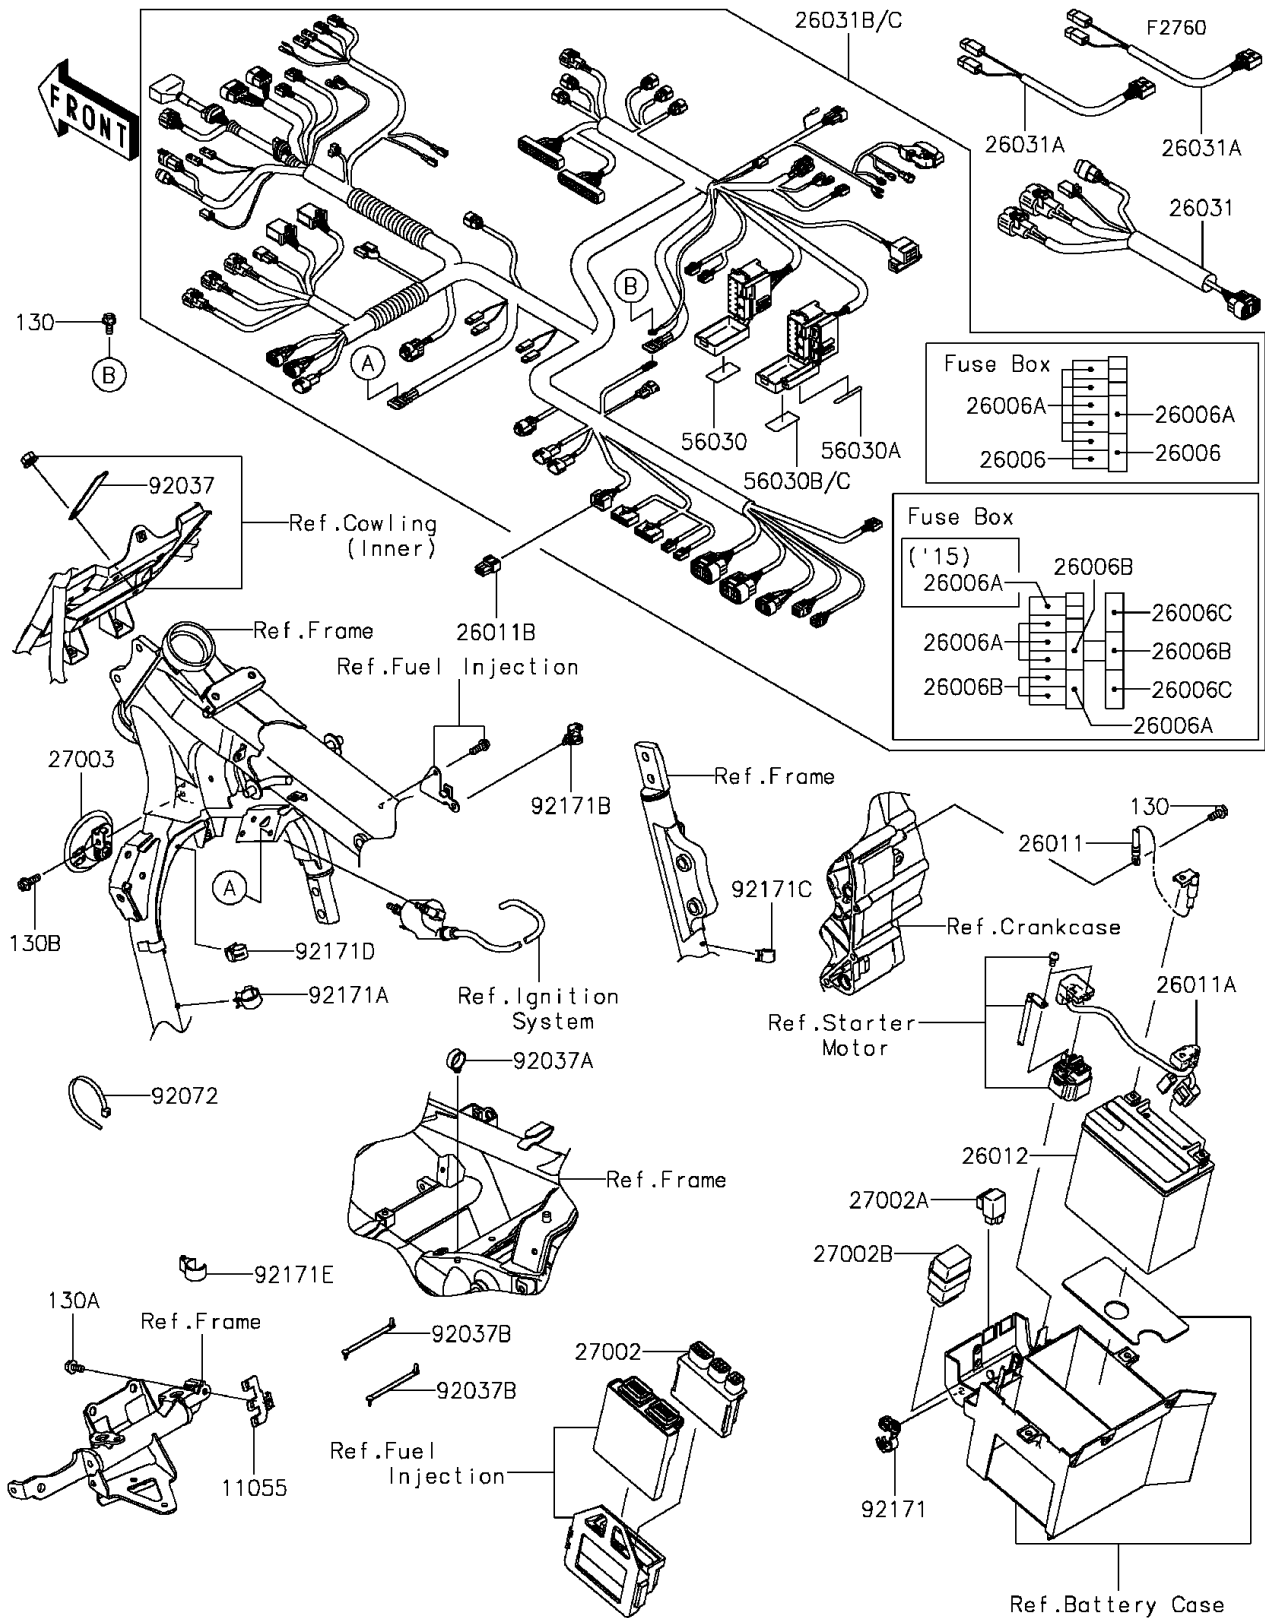

2014 VULCAN® 1700 VAQUERO® ABS

Kawasaki
Let the Good Times Roll®

PARTS DIAGRAM

Chassis Electrical Equipment

2014 VULCAN® 1700 VAQUERO® ABS

Kawasaki
Let the Good Times Roll®

PARTS LIST

Chassis Electrical Equipment

ITEM NAME	PART NUMBER	QUANTITY
-----------	-------------	----------
