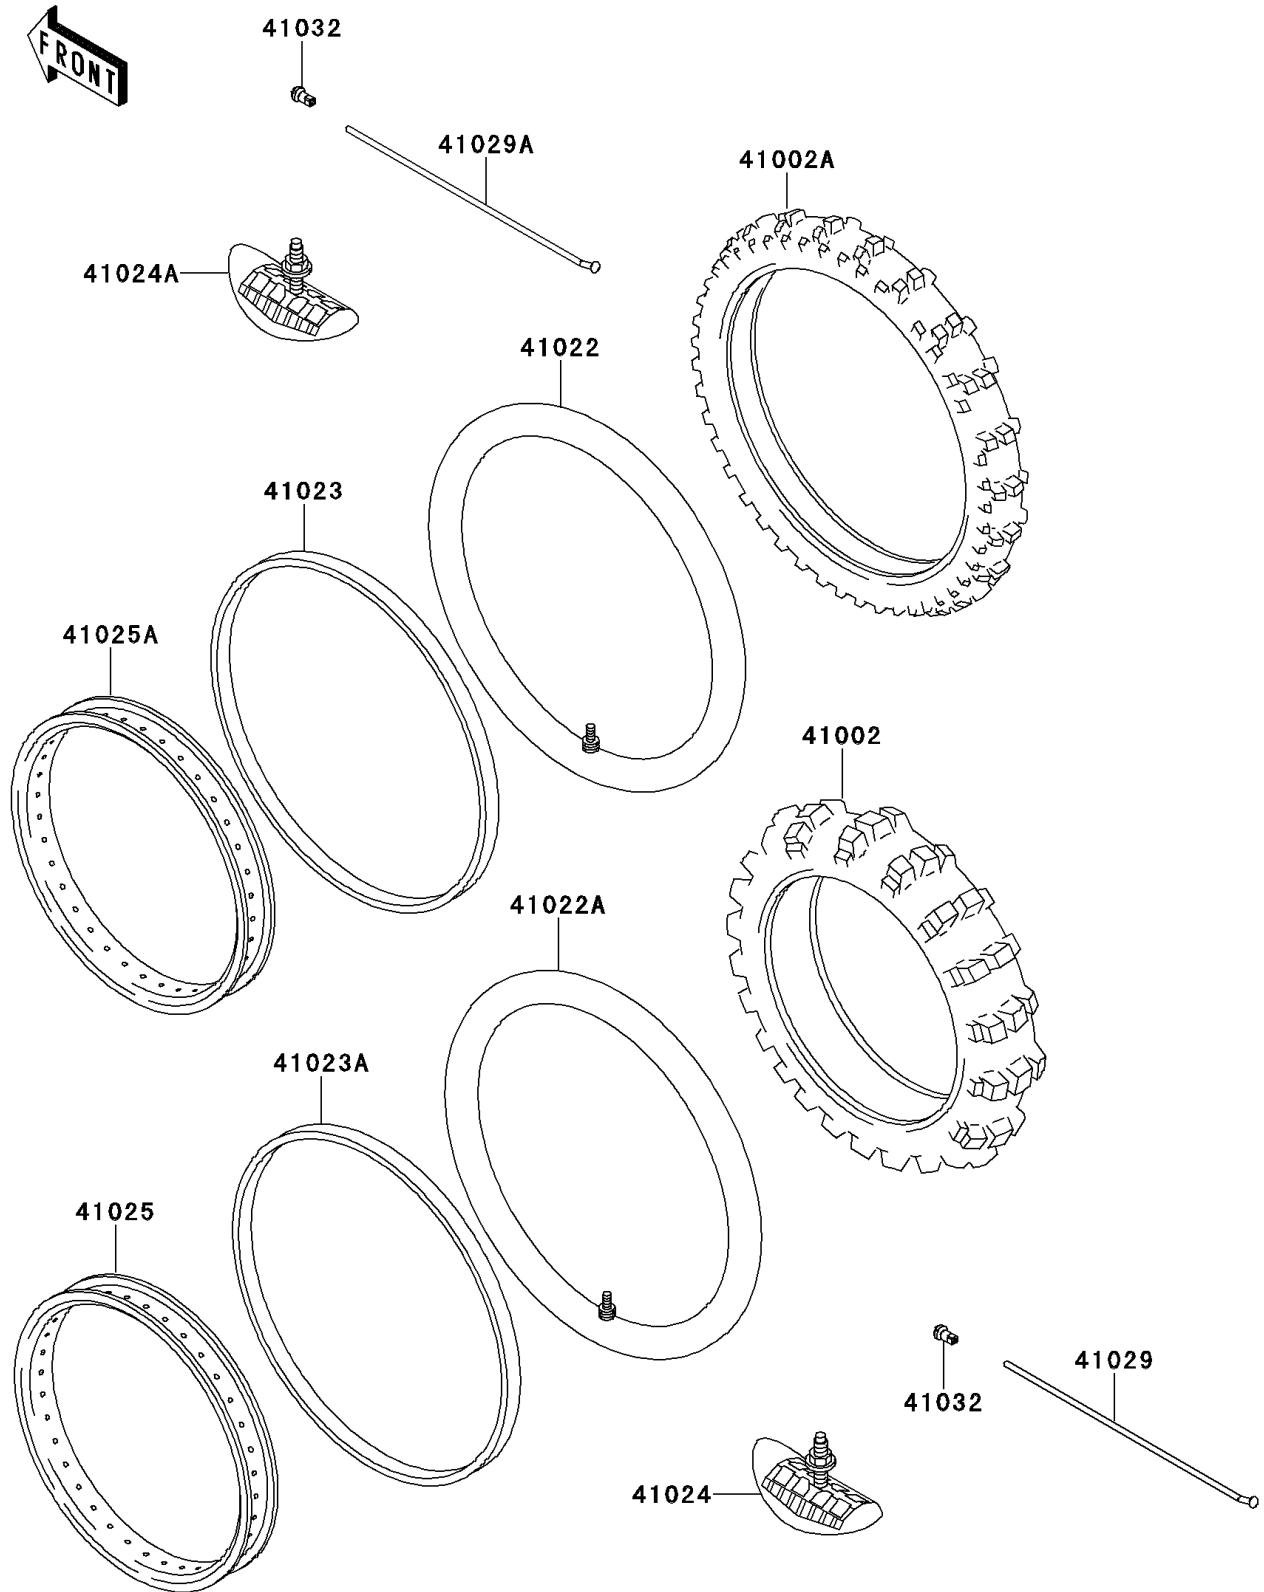

1999 KDX220R

PARTS DIAGRAM

Wheels/Tires

F2210

1999 KDX220R

PARTS LIST

Wheels/Tires

| ITEM NAME | PART NUMBER | QUANTITY |
|---|---------------|----------|
| TIRE,RR,100/100-18 59M,K695(D) (Ref # 41002) | 41002-1753 | 1 |
| TIRE,FR,80/100-21 51M,K490J(D) (Ref # 41002A) | 41002-1803 | 1 |
| TUBE-TIRE,80/100-21(D) (Ref # 41022) | 41022-1118 | 1 |
| TUBE-TIRE,100/100-18(D) (Ref # 41022A) | 41022-1119 | 1 |
| BAND-RIM,80/100-21(D) (Ref # 41023) | 41023-1069 | 1 |
| BAND-RIM,100/100-18(D) (Ref # 41023A) | 41023-1070 | 1 |
| STOPPER-RIM,2.15-M(DUNLOP) (Ref # 41024) | 41024-009 | 1 |
| STOPPER-RIM,1.60-M(DUNLOP) (Ref # 41024A) | 41024-010 | 1 |
| RIM,RR,2.15X18 (Ref # 41025) | 41025-1287 | 1 |
| RIM,FR,1.60X21,SILVER (Ref # 41025A) | 41025-1365-WA | 1 |
| SPOKE-INNER,RR,189MMX160D (Ref # 41029) | 41029-1199 | 36 |
| SPOKE-INNER,FR,228MMX165D (Ref # 41029A) | 41029-1206 | 36 |
| NIPPLE-SPOKE (Ref # 41032) | 41032-1061 | 72 |