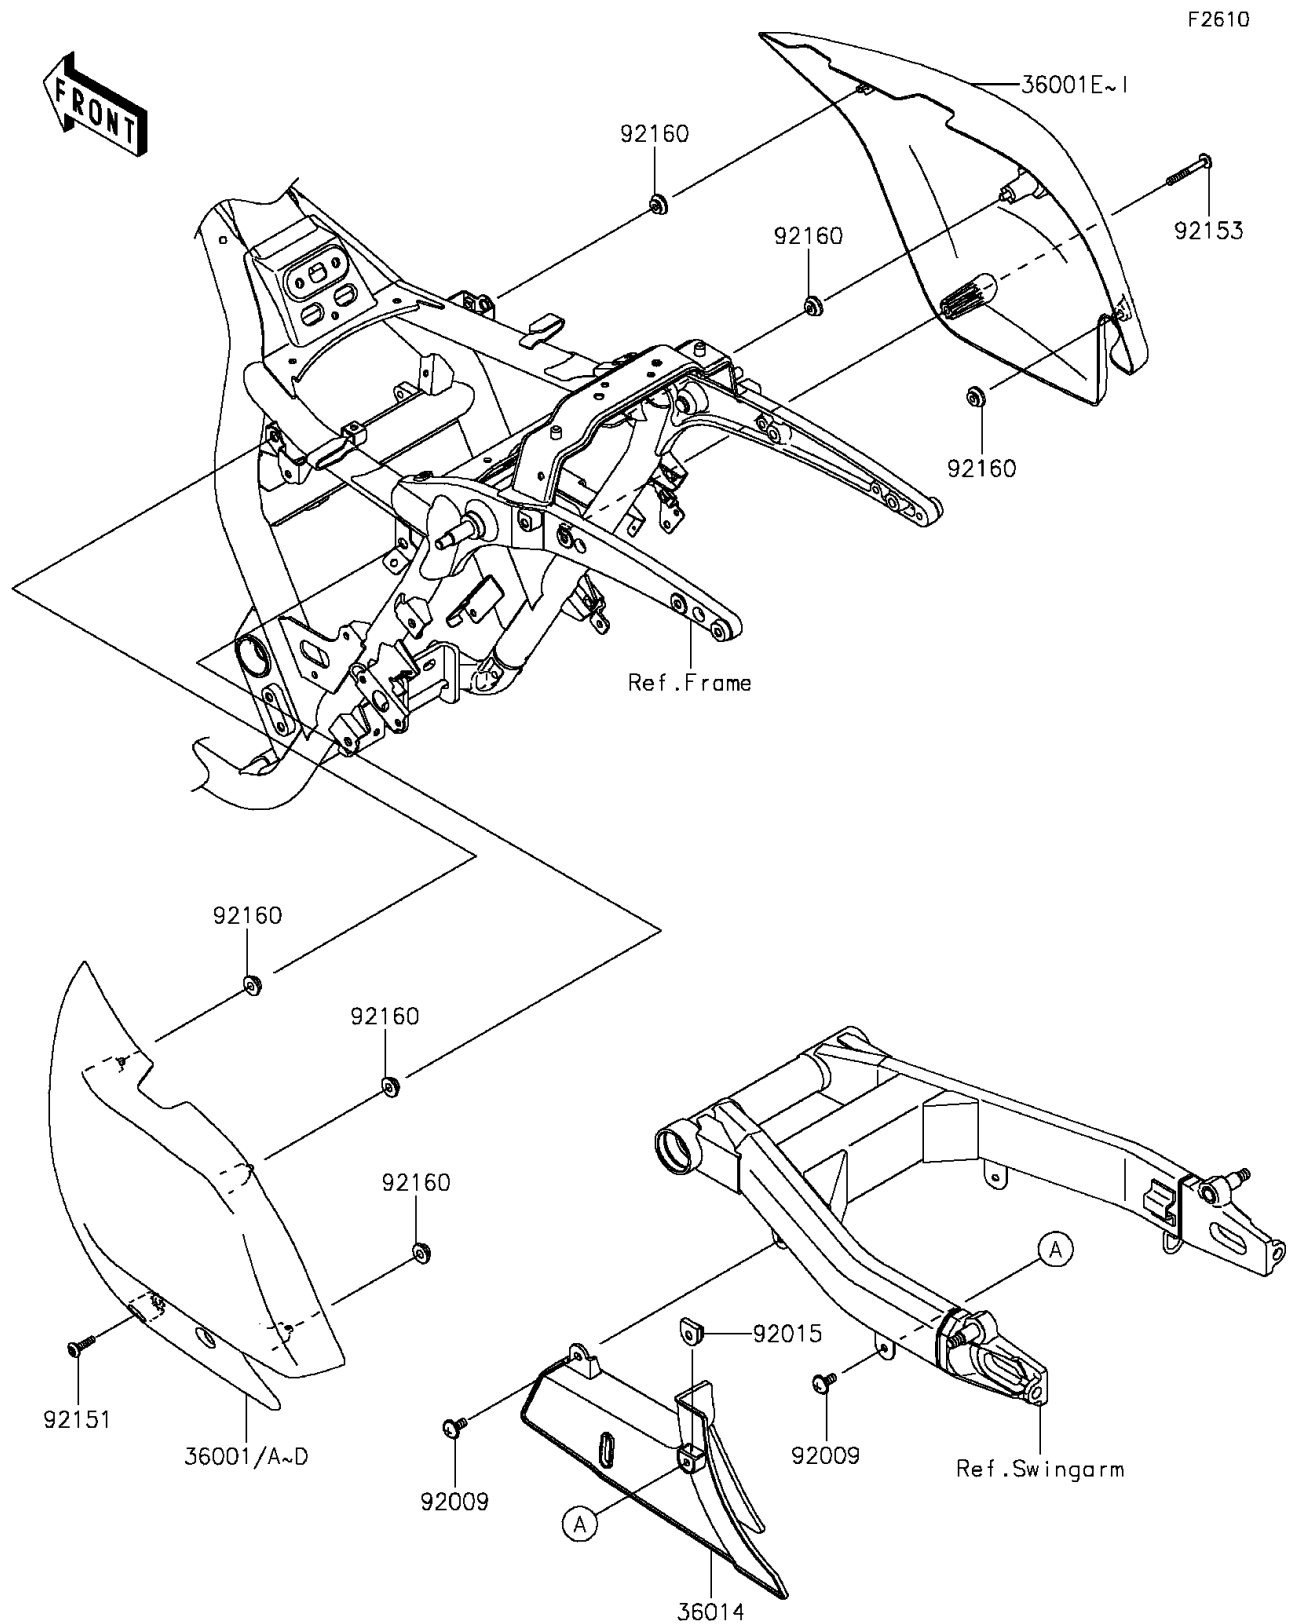

2014 VULCAN® 1700 VAQUERO® ABS

Kawasaki
Let the Good Times Roll®

PARTS DIAGRAM

Side Covers/Chain Cover

2014 VULCAN® 1700 VAQUERO® ABS

Kawasaki
Let the Good Times Roll®

PARTS LIST

Side Covers/Chain Cover

ITEM NAME	PART NUMBER	QUANTITY
-----------	-------------	----------
