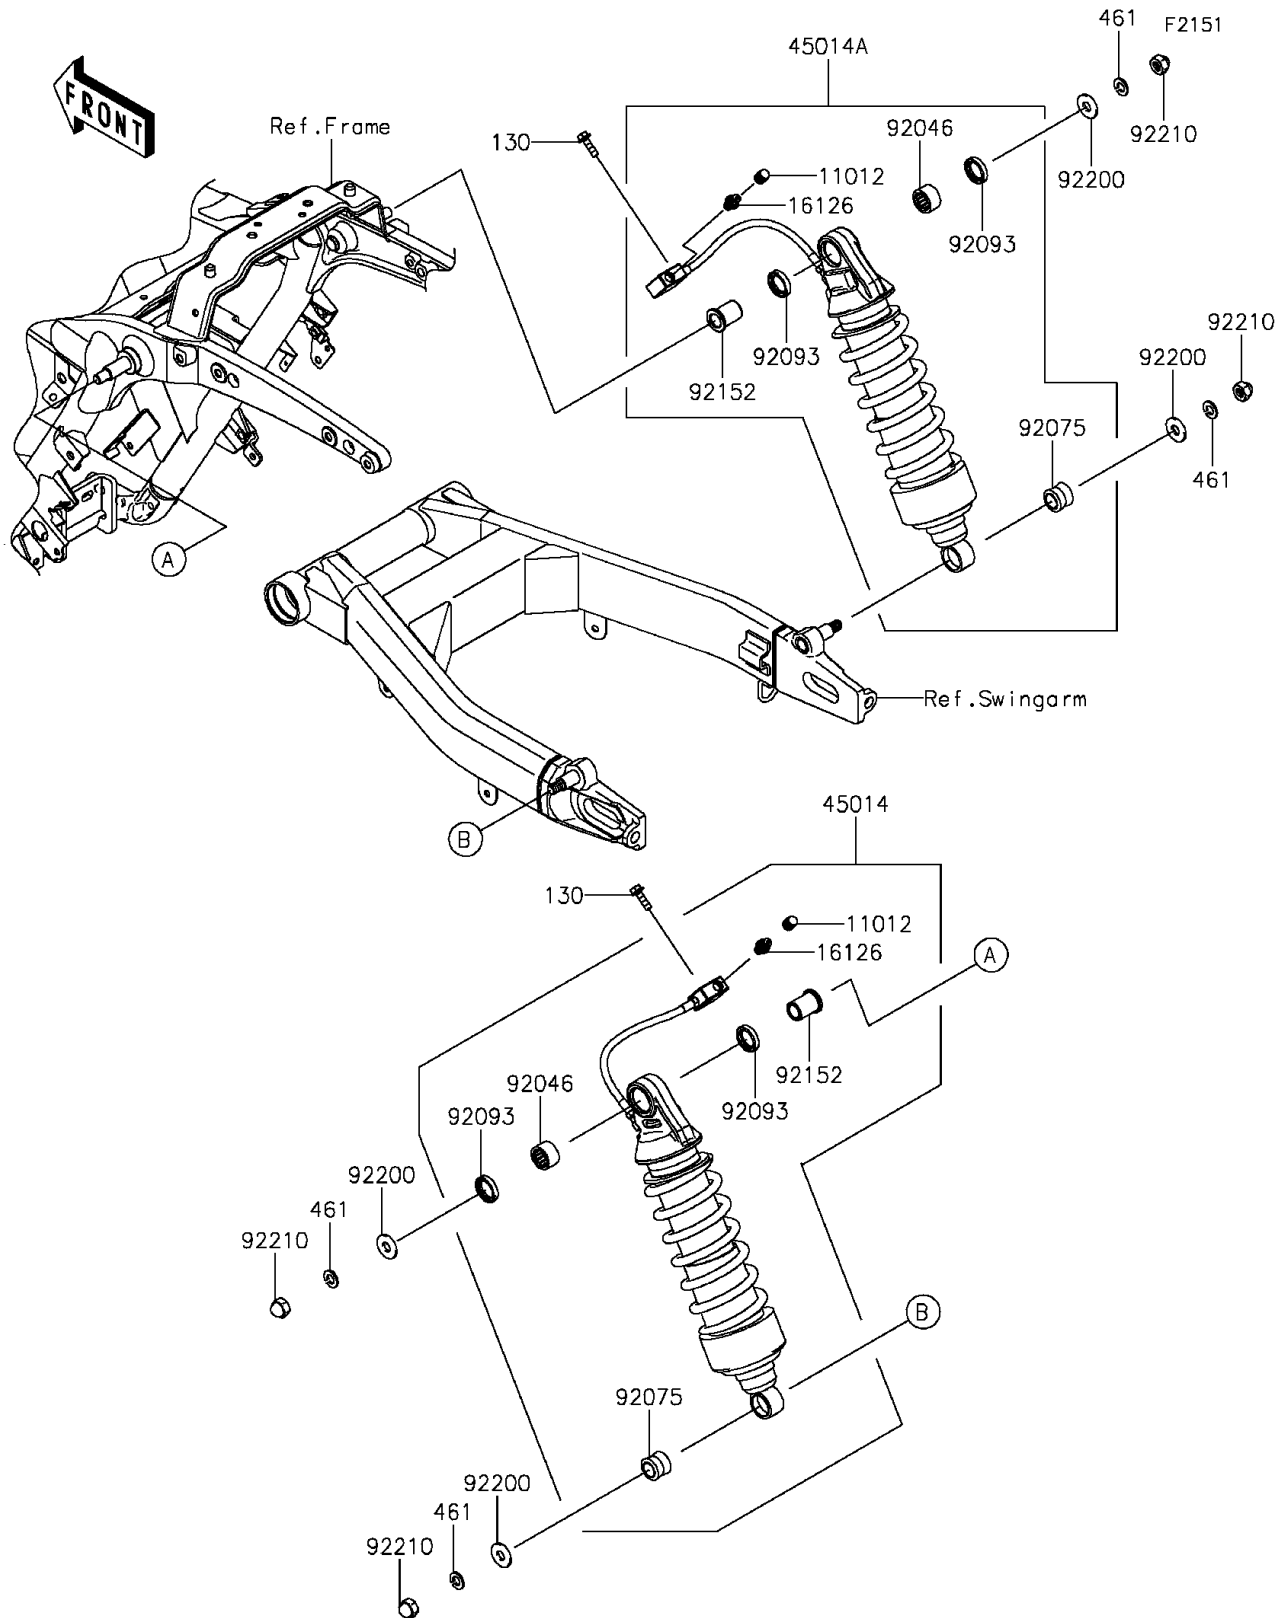

2014 VULCAN® 1700 VAQUERO® ABS

Kawasaki
Let the Good Times Roll®

PARTS DIAGRAM

Suspension/Shock Absorber

2014 VULCAN® 1700 VAQUERO® ABS

Kawasaki
Let the Good Times Roll®

PARTS LIST

Suspension/Shock Absorber

ITEM NAME	PART NUMBER	QUANTITY
-----------	-------------	----------
