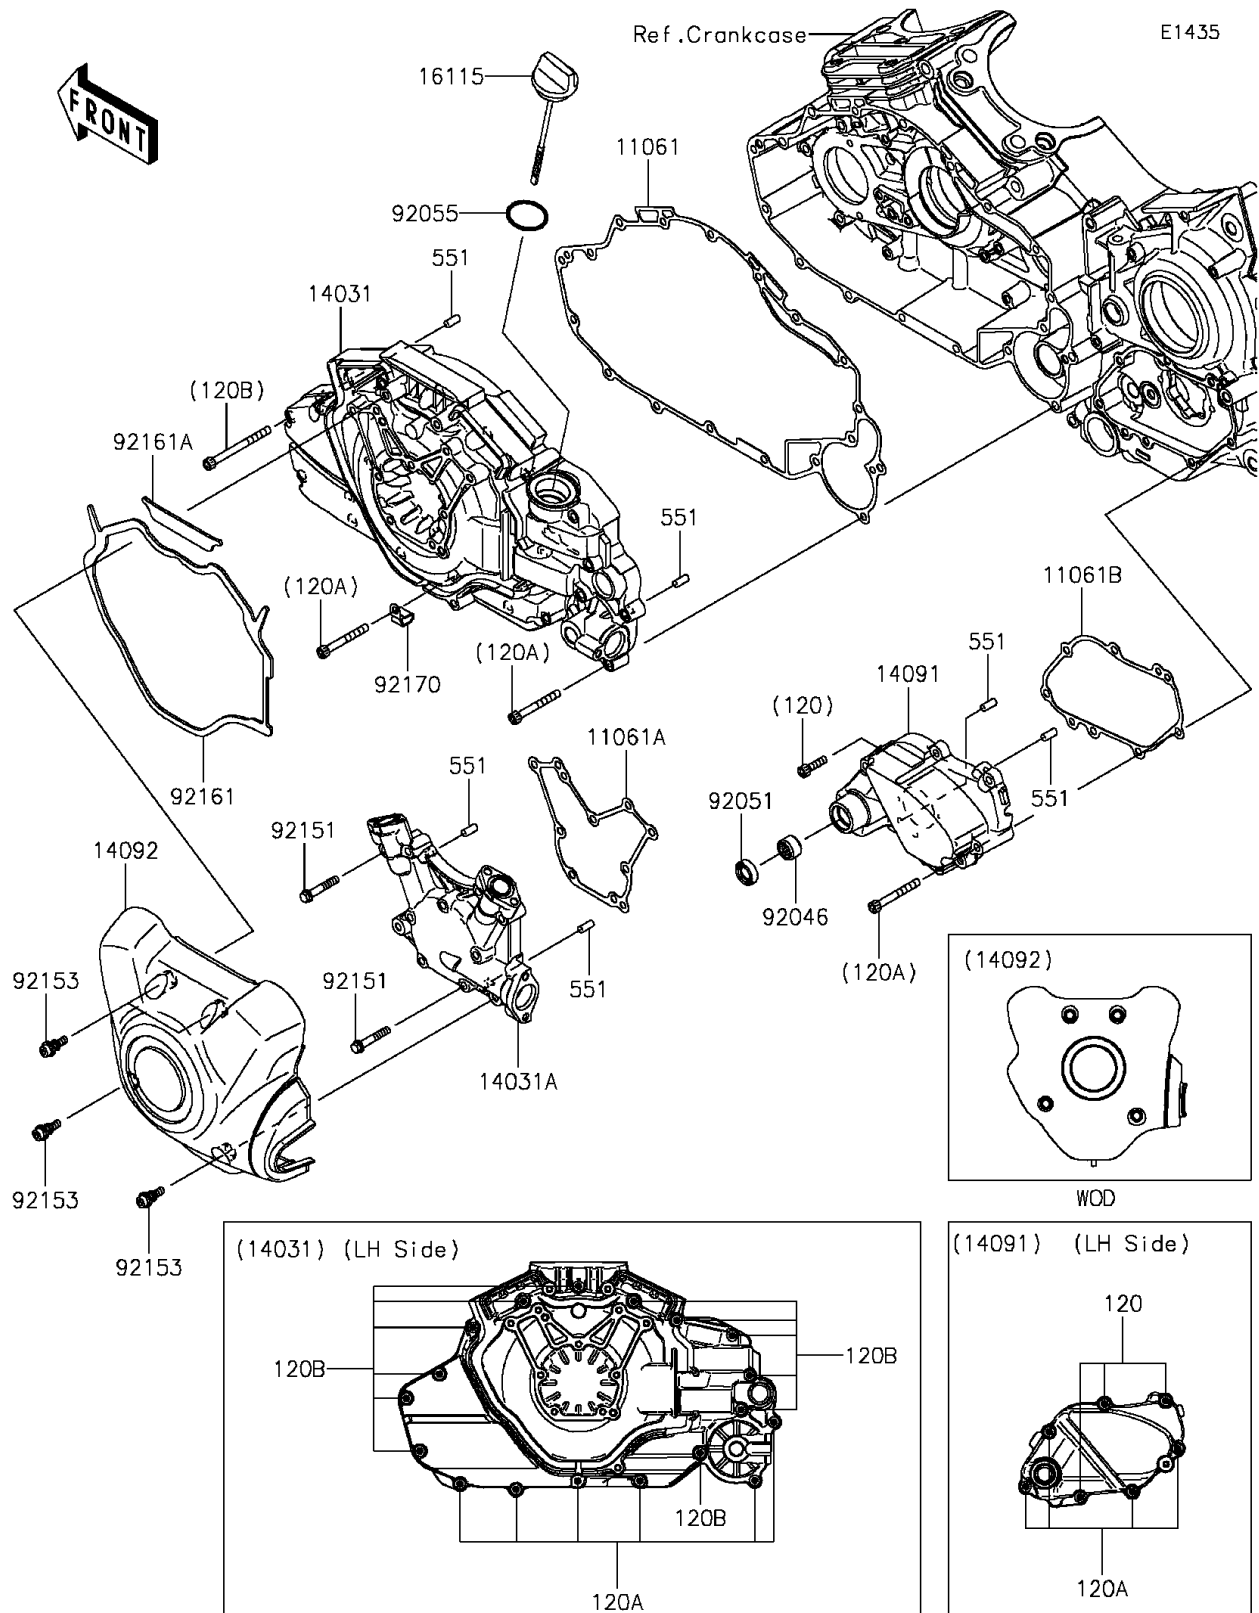

2014 VULCAN® 1700 VAQUERO® ABS

Kawasaki
Let the Good Times Roll®

PARTS DIAGRAM Left Engine Cover(s)

2014 VULCAN® 1700 VAQUERO® ABS

Kawasaki
Let the Good Times Roll®

PARTS LIST

Left Engine Cover(s)

ITEM NAME

PART NUMBER

QUANTITY
